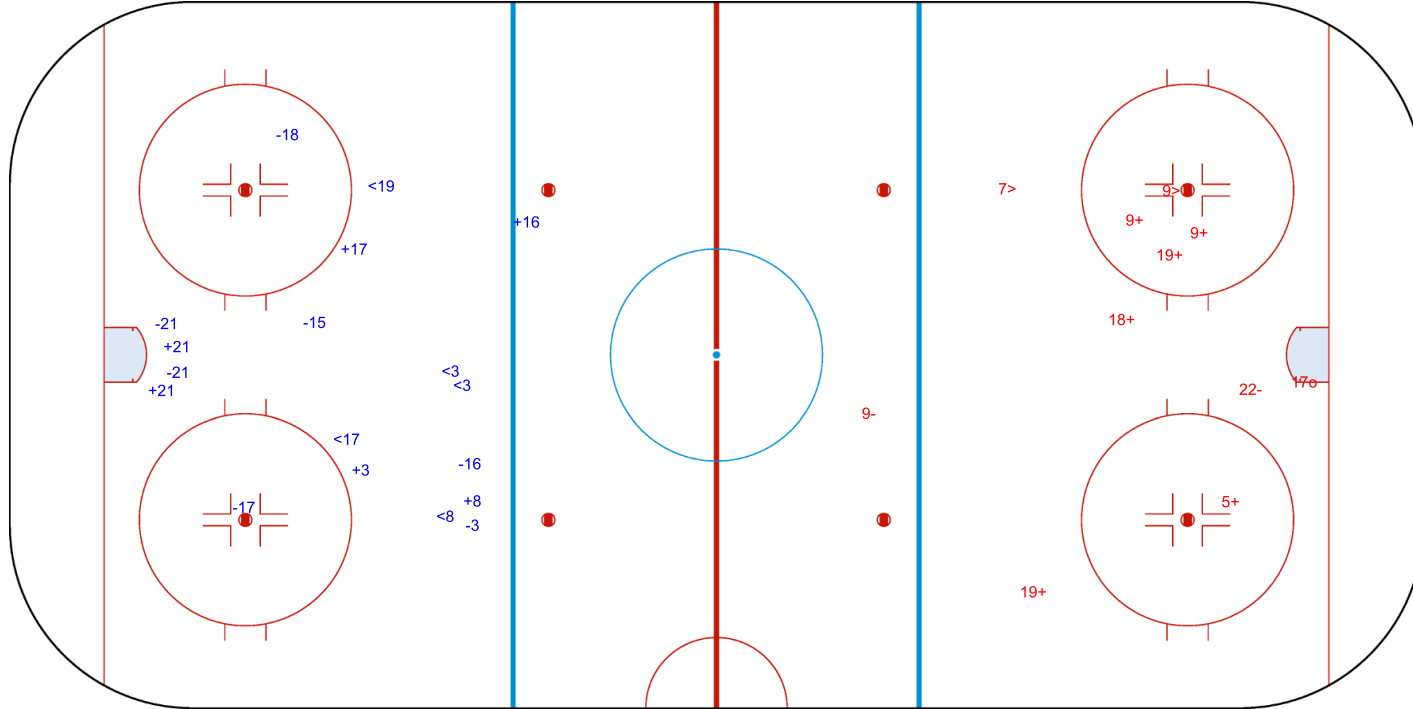

SHOT CHART
CHN - ESP

Shots by CHN
Goals (o): 2
SSP (<): 1
SSG (+): 6
SPG (-): 1

GK 25 of ESP

1st Period

Shots by ESP
Goals (o): 1
SSP (>): 6
SSG (+): 17
SPG (-): 1

GK 25 of CHN

Shots by ESP

Goals (o): 0 SSG (+): 6
SSP (<): 5 SPG (-): 7

GK 25 of CHN

CHN → 2nd Period ← ESP

Shots by CHN

Goals (o): 1 SSG (+): 6
SSP (>): 2 SPG (-): 2

GK 20 of ESP

GK 25 of ESP

Shots by CHN
Goals (o): 4 SSG (+): 11
SSP (-): 3 SPG (-): 3

GK 20 of ESP