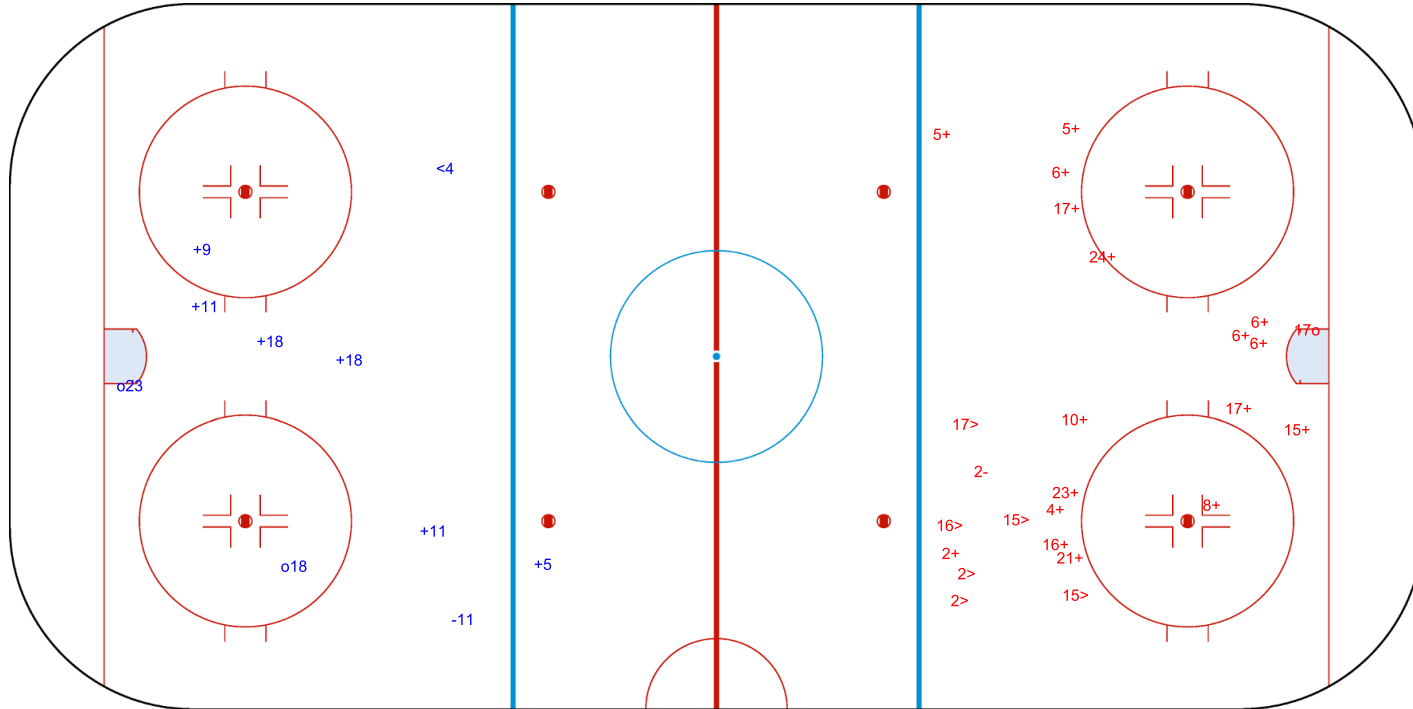

SHOT CHART
CHN - ESP

Shots by CHN
Goals (o): 2
SSP (<): 1
SSG (+): 6
SPG (-): 1

GK 25 of ESP

1st Period

Shots by ESP
Goals (o): 1
SSP (>): 6
SSG (+): 17
SPG (-): 1

GK 25 of CHN

Shots by ESP

Goals (o): 0 SSG (+): 6
SSP (<): 5 SPG (-): 7

GK 25 of CHN

CHN → 2nd Period ← ESP

Shots by CHN

Goals (o): 1 SSG (+): 6
SSP (>): 2 SPG (-): 2

GK 20 of ESP

GK 25 of ESP

Shots by CHN
Goals (o): 4 SSG (+): 11
SSP (-): 3 SPG (-): 3

GK 20 of ESP