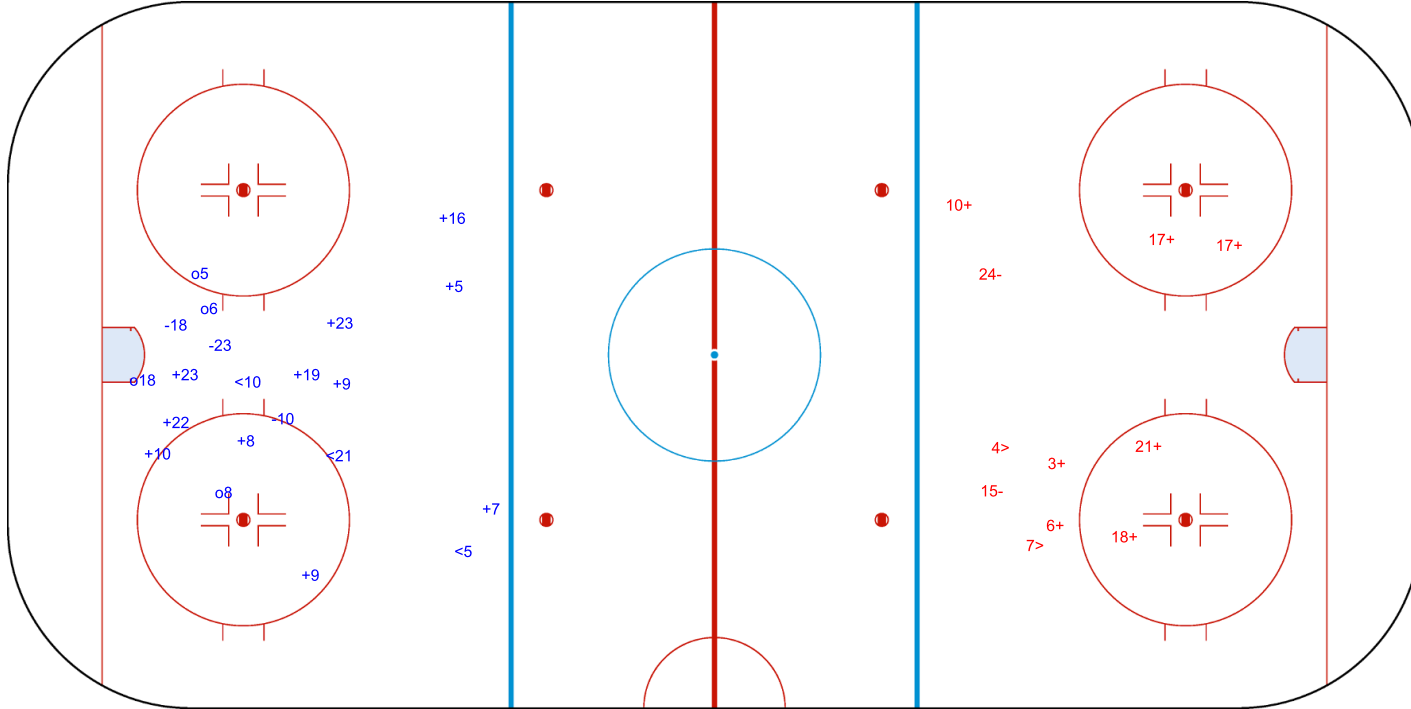

Shots by CHN
Goals (o): 4   SSG (+): 11
SSP (-): 3   SPG (-): 3

GK 20 of ESP

ESP → 3rd Period ← CHN

Shots by ESP
Goals (o): 0   SSG (+): 7
SSP (>): 2   SPG (-): 2

GK 25 of CHN

Legend:					
GK	Goalkeeper	SPG	Shots past goal	SSG	Shots saved by goalkeeper
				SSP	Shots saved by player