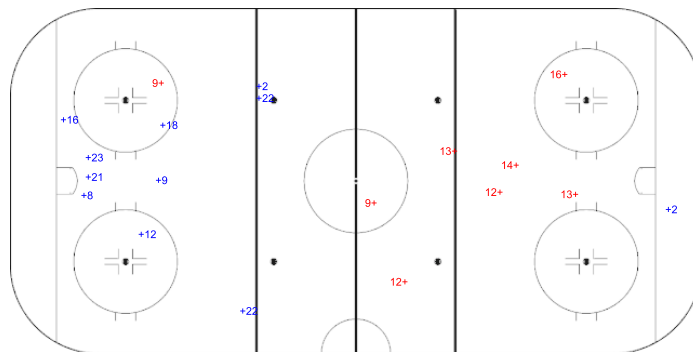

SHOT CHART

NZL - RSA

Shots by NZL

Goals (o): 0    SSG (+): 11  
SSP (<): 0    SPG (-): 0

GK 1 of RSA

Period: 1

Shots by RSA

Goals (o): 0    SSG (+): 8  
SSP (>): 0    SPG (-): 0

GK 20 of NZL

Shots by RSA

Goals (o): 0    SSG (+): 17  
SSP (<): 0    SPG (-): 0

GK 20 of NZL

Period: 2

Shots by NZL

Goals (o): 0    SSG (+): 5  
SSP (>): 0    SPG (-): 0

GK 1 of RSA