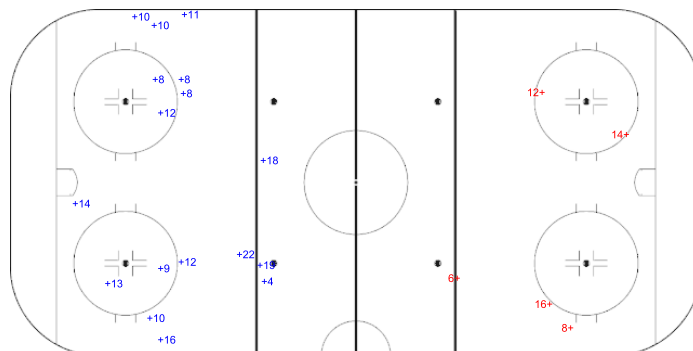

GK 20 of NZL

Shots by RSA

Goals (o): 0    SSG (+): 17  
SSP (<): 0    SPG (-): 0

GK 20 of NZL

Period: 2

Shots by NZL

Goals (o): 0    SSG (+): 5  
SSP (>): 0    SPG (-): 0

GK 1 of RSA