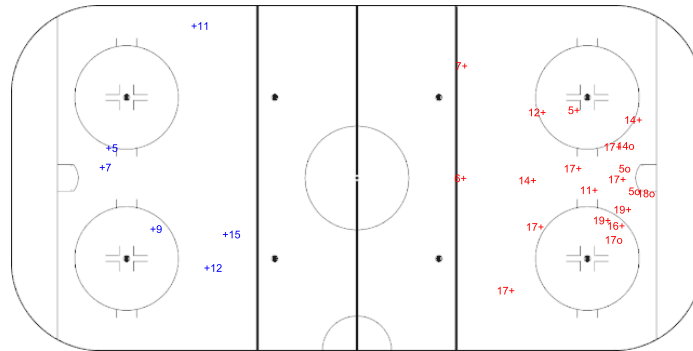

SHOT CHART
RSA - CHN

Shots by RSA

Goals (o): 0 SSG (+): 6
SSP (-): 0 SPG (-): 0

GK 25 of CHN

CHN Period: 1 RSA

Shots by CHN

Goals (o): 5 SSG (+): 15
SSP (-): 0 SPG (-): 0

GK 20 of RSA