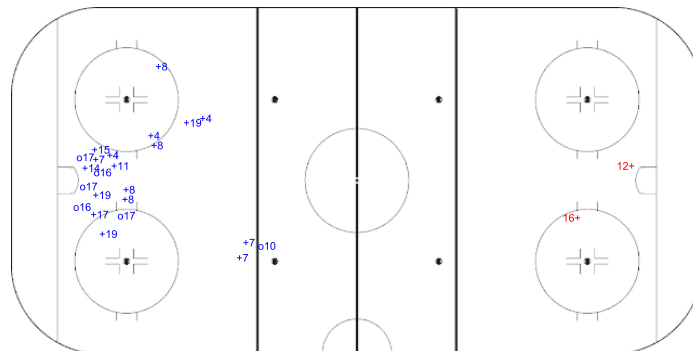

Shots by CHN

Goals (o): 6   SSG (+): 17
SSP (-): 0   SPG (-): 0

GK 1 of RSA

RSA   Period: 2   CHN