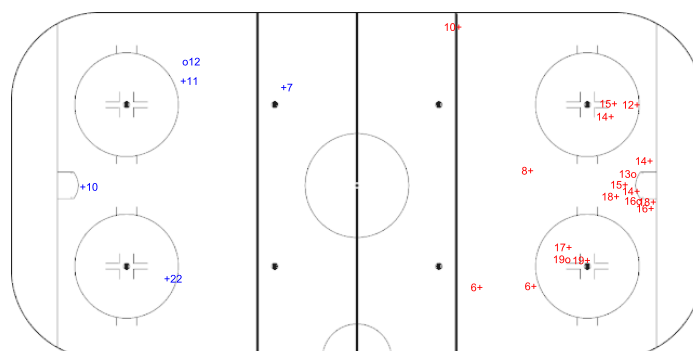

Shots by RSA

Goals (o): 1   SSG (+): 4
SSP (-): 0   SPG (-): 0

GK 25 of CHN

CHN   Period: 3   RSA