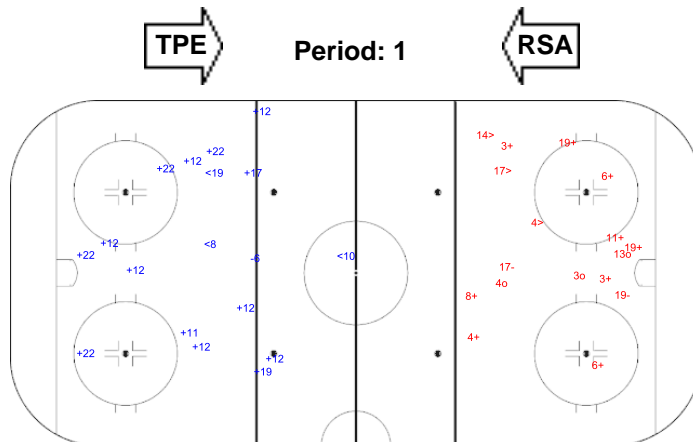

SHOT CHART

RSA - TPE

Shots by RSA

Goals (o): 0 SSG (+): 14
SSP (<): 3 SPG (-): 1

GK 20 of TPE

Shots by TPE

Goals (o): 3 SSG (+): 9
SSP (>): 3 SPG (-): 2

GK 1 of RSA