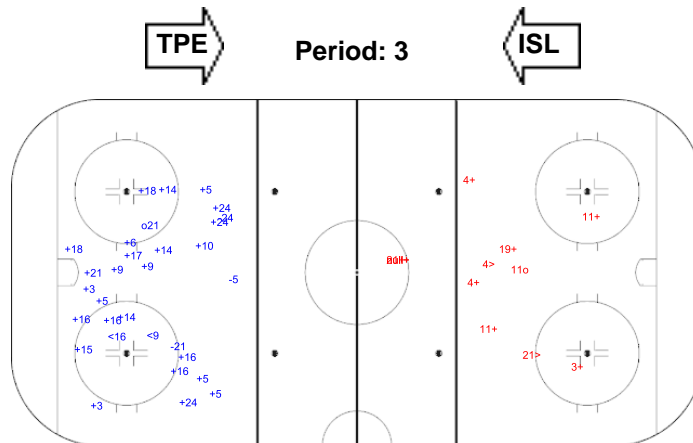

ENG

Legend:
ENG Empty net goal   GK Goalkeeper   SPG Shots past goal   SSG Shots saved by goalkeeper   SSP Shots saved by player