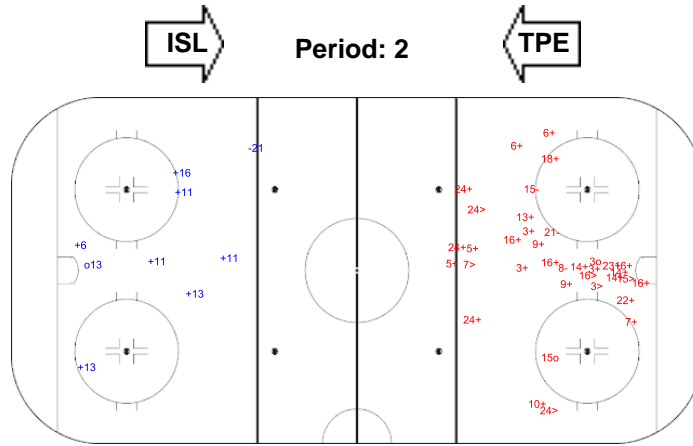

SHOT CHART

ISL - TPE

Shots by ISL

Goals (o): 2 SSG (+): 16
SSP (-): 3 SPG (-): 5

GK 20 of TPE

Shots by TPE

Goals (o): 1 SSG (+): 2
SSP (-): 2 SPG (-): 1

GK 1 of ISL

Shots by TPE

Goals (o): 1 SSG (+): 7
SSP (-): 0 SPG (-): 1

GK 1 of ISL

Shots by ISL

Goals (o): 2 SSG (+): 25
SSP (-): 6 SPG (-): 3

GK 20 of TPE

Shots by ISL

Goals (o): 1 SSG (+): 25
SSP (-): 2 SPG (-): 3