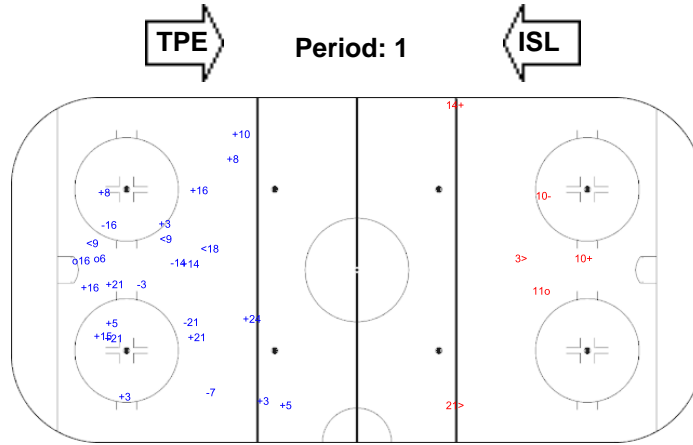

SHOT CHART

ISL - TPE

Shots by ISL

Goals (o): 2 SSG (+): 16
SSP (-): 3 SPG (-): 5

GK 20 of TPE

Shots by TPE

Goals (o): 1 SSG (+): 2
SSP (-): 2 SPG (-): 1

GK 1 of ISL

Shots by TPE

Goals (o): 1 SSG (+): 7
SSP (-): 0 SPG (-): 1

GK 1 of ISL

Shots by ISL

Goals (o): 2 SSG (+): 25
SSP (-): 6 SPG (-): 3

GK 20 of TPE

Shots by ISL

Goals (o): 1 SSG (+): 25
SSP (-): 2 SPG (-): 3