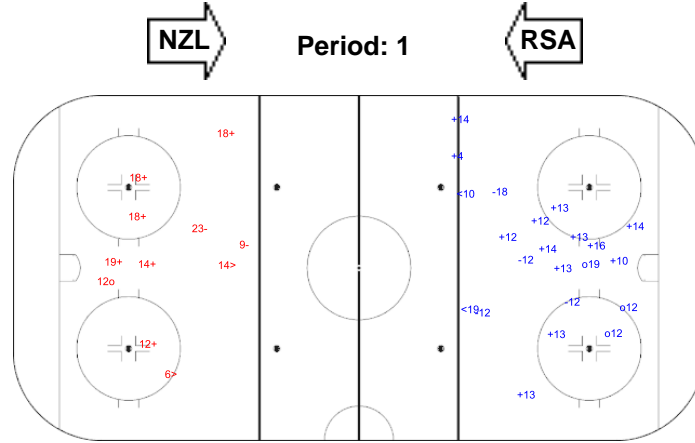

SHOT CHART
RSA - NZL

Shots by RSA

Goals (o): 3 SSG (+): 13
SSP (<): 2 SPG (-): 4

GK 1 of NZL

Shots by NZL

Goals (o): 1 SSG (+): 6
SSP (>): 2 SPG (-): 2

GK 1 of RSA

Legend:							
GK	Goalkeeper	SPG	Shots past goal	SSG	Shots saved by goalkeeper	SSP	Shots saved by player