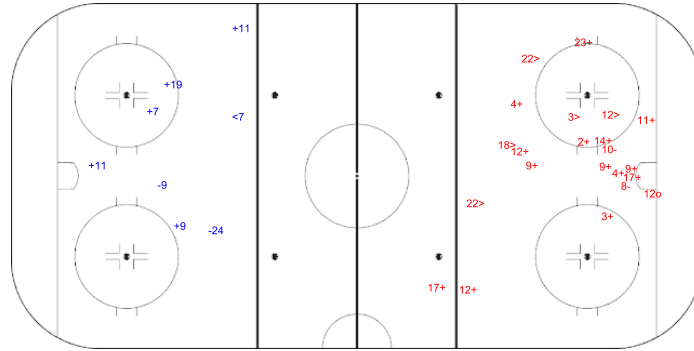

SHOT CHART
CRO - ISR

Shots by ISR

Goals (o): 0 SSG (+): 5
 SSP (-): 1 SPG (-): 2

GK 1 of CRO

CRO **Period: 1** **ISR**

Shots by CRO

Goals (o): 1 SSG (+): 14
 SSP (>): 5 SPG (-): 2

GK 20 of ISR

Shots by CRO

Goals (o): 1 SSG (+): 24
 SSP (-): 2 SPG (-): 1

GK 20 of ISR

ISR **Period: 2** **CRO**

Shots by ISR

Goals (o): 0 SSG (+): 5
 SSP (>): 0 SPG (-): 3

GK 1 of CRO

Shots by ISR