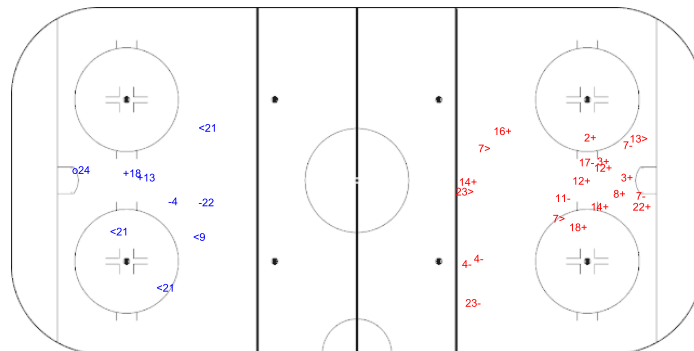

Shots by ISR

Goals (o): 0   SSG (+): 5
SSP (>): 0   SPG (-): 3

GK 1 of CRO

Shots by ISR

Goals (o): 1   SSG (+): 2
SSP (-): 4   SPG (-): 2

GK 1 of CRO

CRO   **Period: 3**   **ISR**