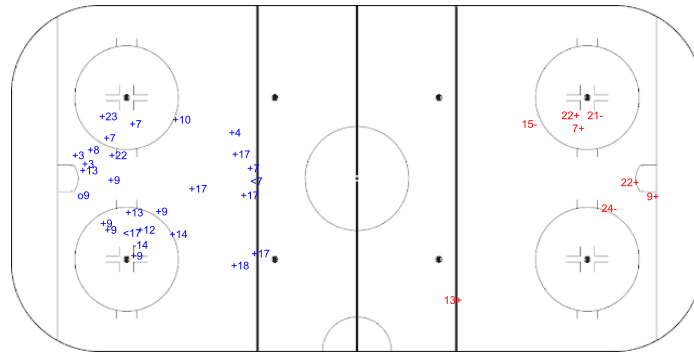

SHOT CHART
CRO - ISR

Shots by ISR

Goals (o): 0 SSG (+): 5
 SSP (-): 1 SPG (-): 2

GK 1 of CRO

CRO **Period: 1** **ISR**

Shots by CRO

Goals (o): 1 SSG (+): 14
 SSP (>): 5 SPG (-): 2

GK 20 of ISR

Shots by CRO

Goals (o): 1 SSG (+): 24
 SSP (-): 2 SPG (-): 1

GK 20 of ISR

ISR **Period: 2** **CRO**

Shots by ISR

Goals (o): 0 SSG (+): 5
 SSP (>): 0 SPG (-): 3

GK 1 of CRO

Shots by ISR