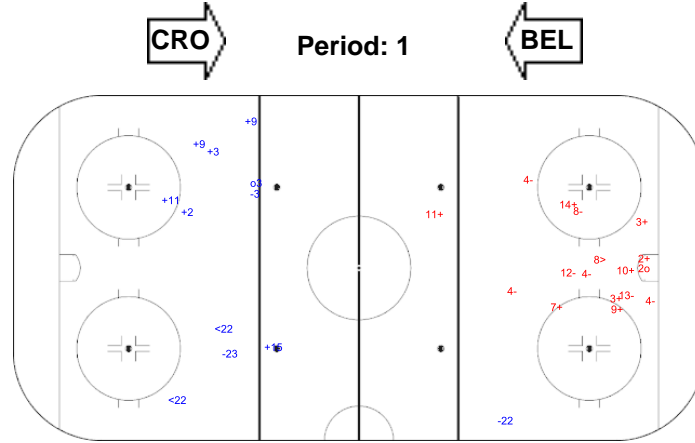

SHOT CHART  
CRO - BEL

Shots by BEL

Goals (o): 1 SSG (+): 6  
SSP (-): 2 SPG (-): 3

Shots by CRO

Goals (o): 1 SSG (+): 8  
SSP (-): 1 SPG (-): 7

Shots by CRO

Goals (o): 1 SSG (+): 6  
SSP (-): 4 SPG (-): 4

Shots by BEL