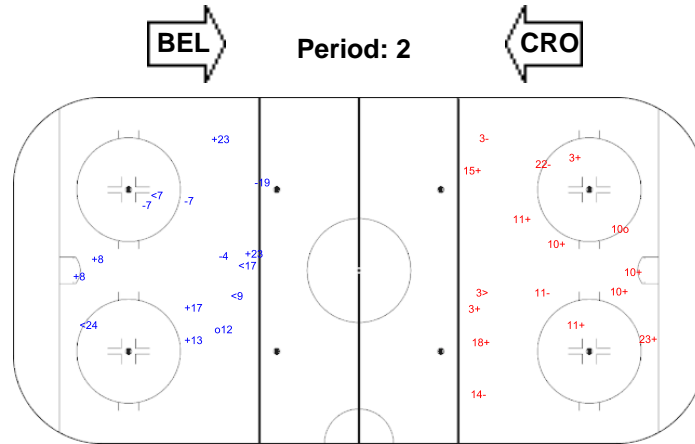

SHOT CHART  
CRO - BEL

Shots by BEL

Goals (o): 1 SSG (+): 6  
SSP (-): 2 SPG (-): 3

Shots by CRO

Goals (o): 1 SSG (+): 8  
SSP (-): 1 SPG (-): 7

Shots by CRO

Goals (o): 1 SSG (+): 6  
SSP (-): 4 SPG (-): 4

Shots by BEL