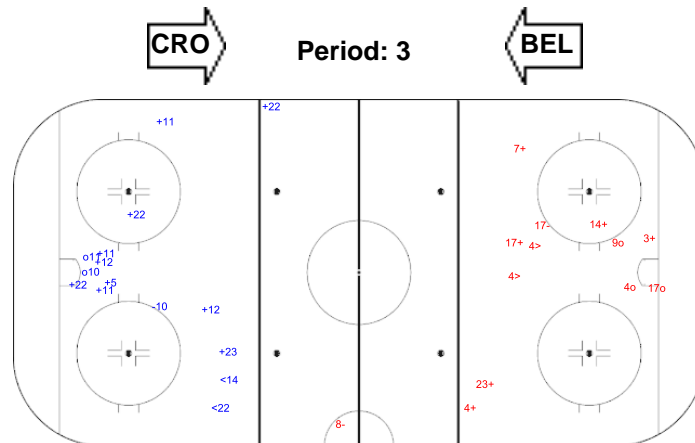

Shots by BEL

Goals (o): 2 SSG (+): 10
SSP (-): 2 SPG (-): 1