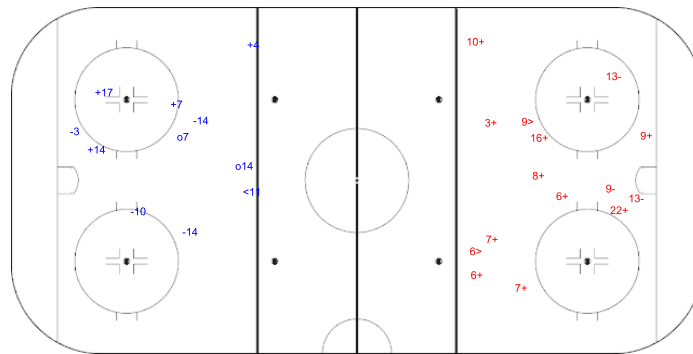

SHOT CHART
CRO - NED

Shots by NED

Goals (o): 0 SSG (+): 7
 SSP (-): 3 SPG (-): 3

GK 25 of CRO

CRO **Period: 1** **NED**

Shots by CRO

Goals (o): 1 SSG (+): 11
 SSP (-): 1 SPG (-): 6

GK 1 of NED

Shots by CRO

Goals (o): 2 SSG (+): 4
 SSP (-): 1 SPG (-): 4

GK 1 of NED

NED **Period: 2** **CRO**

Shots by NED

Goals (o): 0 SSG (+): 10
 SSP (-): 2 SPG (-): 3

GK 25 of CRO

Shots by NED