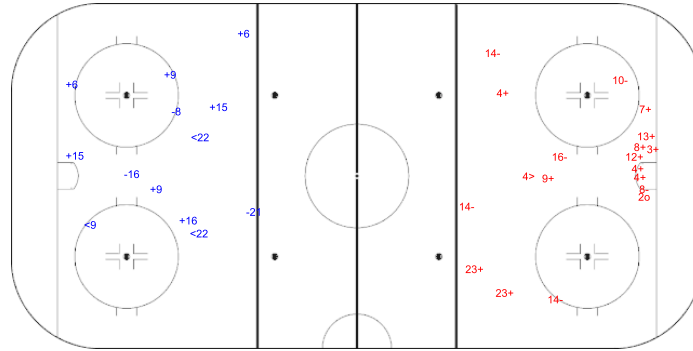

SHOT CHART
CRO - NED

Shots by NED

Goals (o): 0 SSG (+): 7
 SSP (-): 3 SPG (-): 3

GK 25 of CRO

CRO **Period: 1** **NED**

Shots by CRO

Goals (o): 1 SSG (+): 11
 SSP (-): 1 SPG (-): 6

GK 1 of NED

Shots by CRO

Goals (o): 2 SSG (+): 4
 SSP (-): 1 SPG (-): 4

GK 1 of NED

NED **Period: 2** **CRO**

Shots by NED

Goals (o): 0 SSG (+): 10
 SSP (-): 2 SPG (-): 3

GK 25 of CRO

Shots by NED