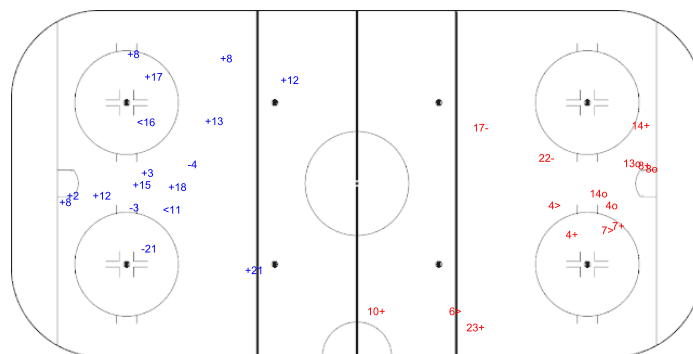

Shots by NED

Goals (o): 0   SSG (+): 10
SSP (-): 2   SPG (-): 3

GK 25 of CRO

Shots by NED

Goals (o): 0   SSG (+): 12
SSP (-): 2   SPG (-): 3

GK 25 of CRO

CRO   **Period: 3**   **NED**