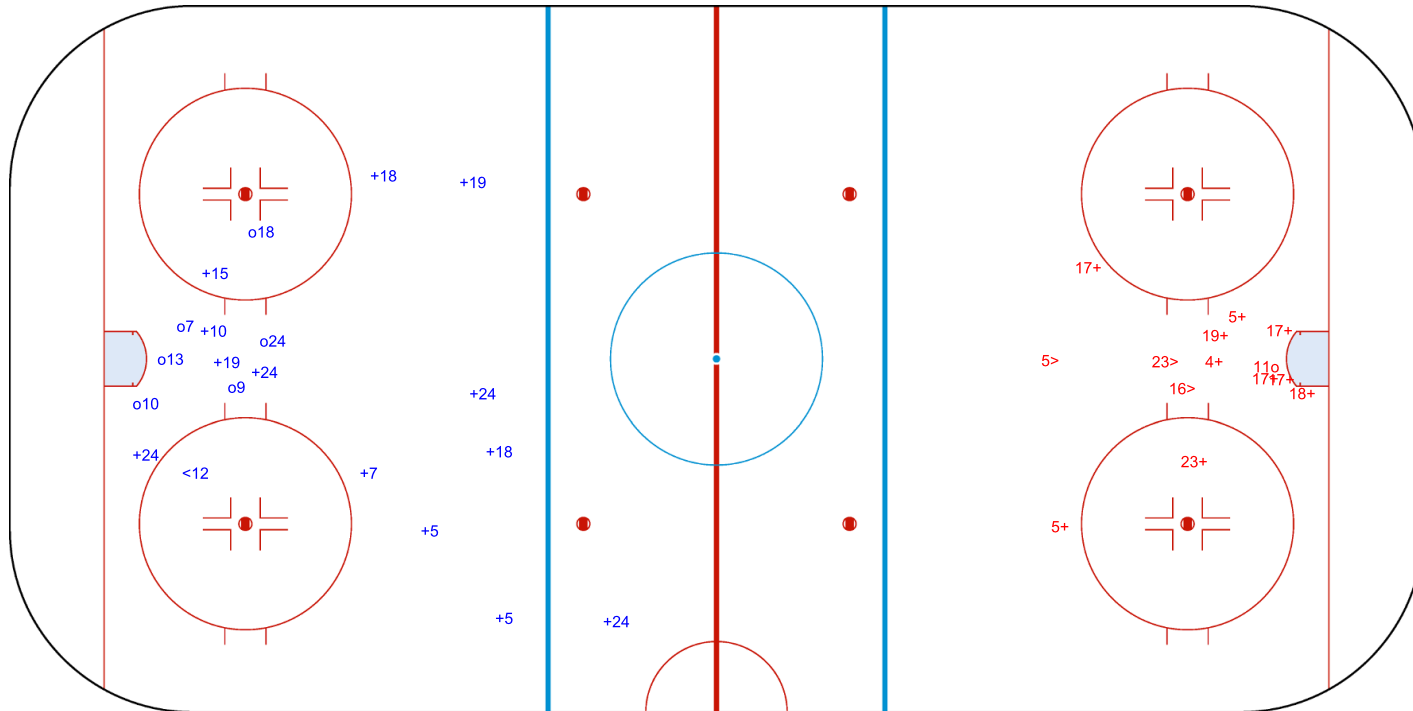

SHOT CHART  
BIH - RSA

Shots by RSA  
Goals (o): 6  
SSG (+): 13  
SSP (<): 1  
SPG (-): 0

GK 20 of BIH

BIH → 1st Period ← RSA

Shots by BIH  
Goals (o): 1  
SSP (>): 3  
SSG (+): 10  
SPG (-): 0

GK 1 of RSA