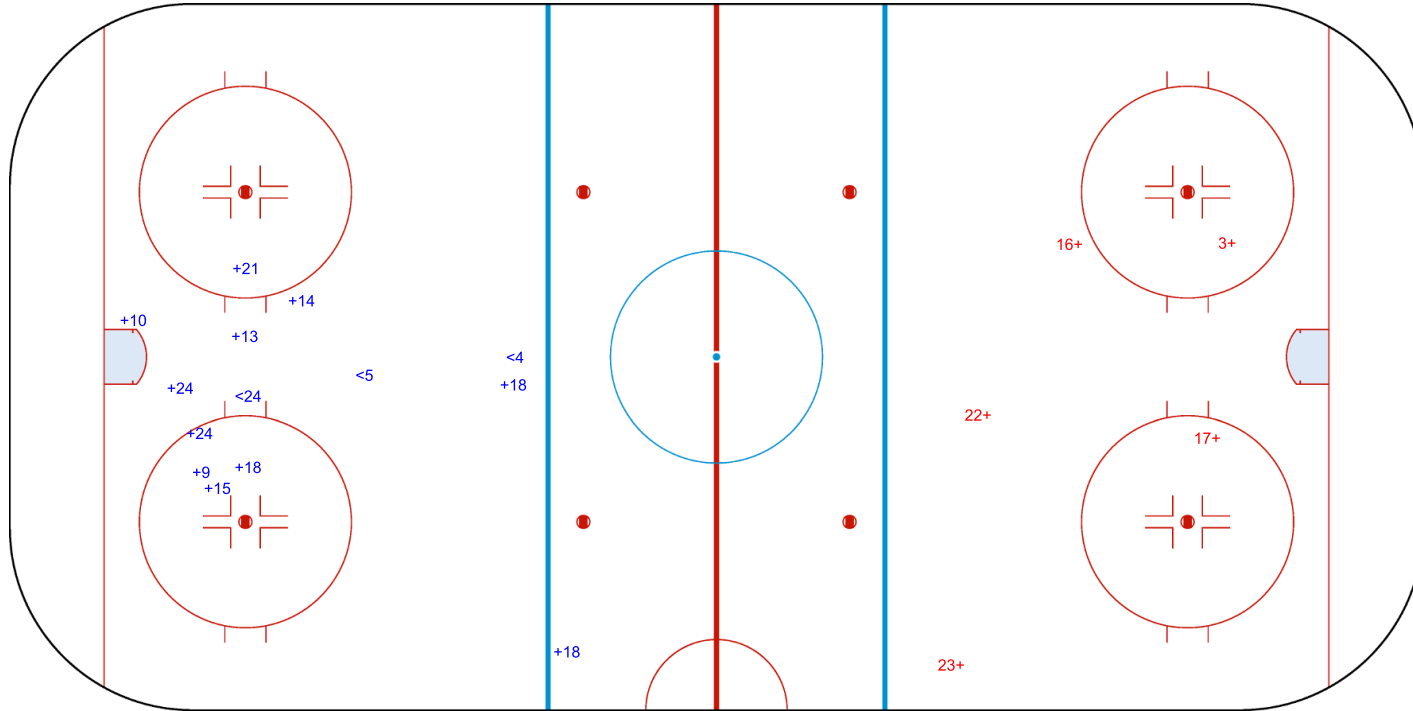

Goals (o): 0    SSG (+): 11  
SSP (-): 3    SPG (-): 0

GK 20 of BIH

BIH → 3rd Period ← RSA

Shots by BIH

Goals (o): 0    SSG (+): 5  
SSP (>): 0    SPG (-): 0

GK 1 of RSA

<b>Legend:</b>	<b>GK</b> Goalkeeper	<b>SPG</b> Shots past goal	<b>SSG</b> Shots saved by goalkeeper	<b>SSP</b> Shots saved by player
----------------	----------------------	----------------------------	--------------------------------------	----------------------------------