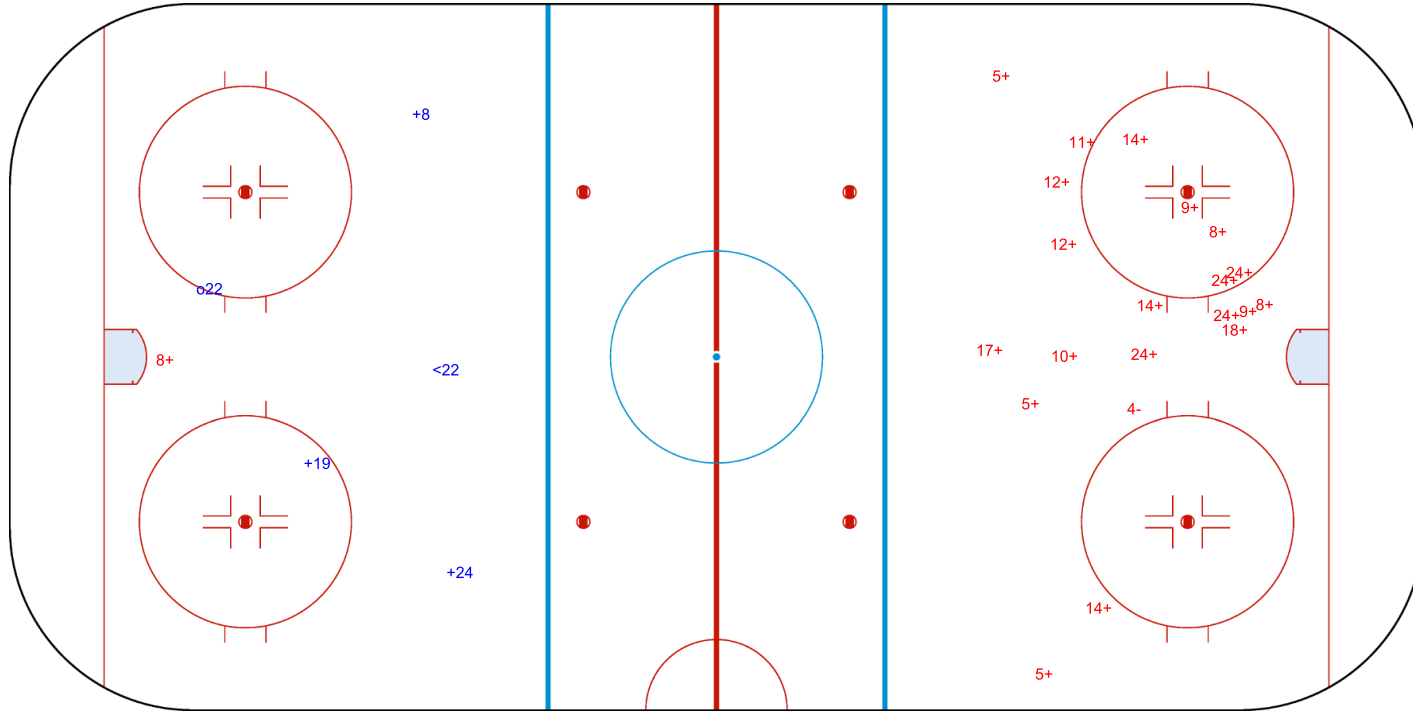

Shots by BIH

Goals (o): 1    SSG (+): 3  
SSP (<): 1    SPG (-): 0

GK 1 of RSA

2nd Period

Shots by RSA

Goals (o): 0    SSG (+): 21  
SSP (>): 0    SPG (-): 1

GK 20 of BIH

Shots by RSA