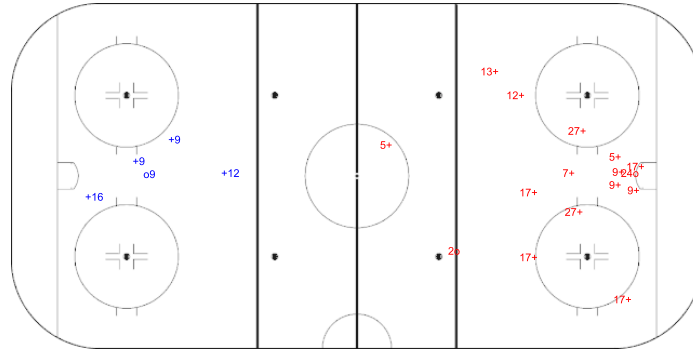

SHOT CHART
EST - ROU

Shots by ROU

Goals (o): 1 SSG (+): 4
SSP (<): 0 SPG (-): 0

GK 1 of EST

GK 30 of EST

Period: 1

Shots by EST

Goals (o): 2 SSG (+): 14
SSP (>): 0 SPG (-): 0