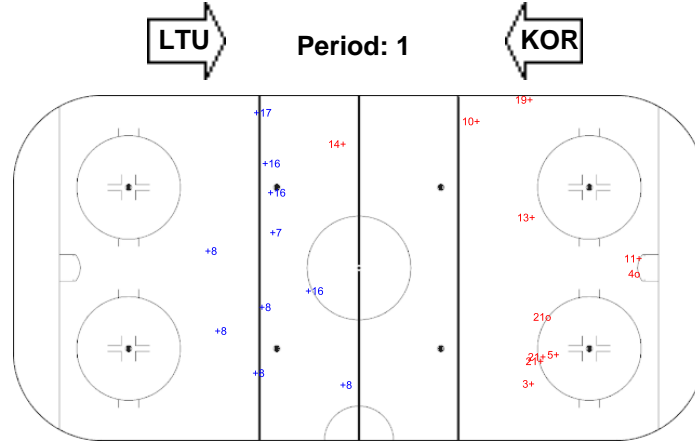

SHOT CHART  
LTU - KOR

Shots by KOR

Goals (o): 0      SSG (+): 10  
SSP (<): 0      SPG (-): 0

Shots by LTU

Goals (o): 2      SSG (+): 9  
SSP (>): 0      SPG (-): 0

<b>Legend:</b>			
<b>GK</b>	Goalkeeper	<b>SPG</b>	Shots past goal
<b>SSG</b>	Shots saved by goalkeeper	<b>SSP</b>	Shots saved by player