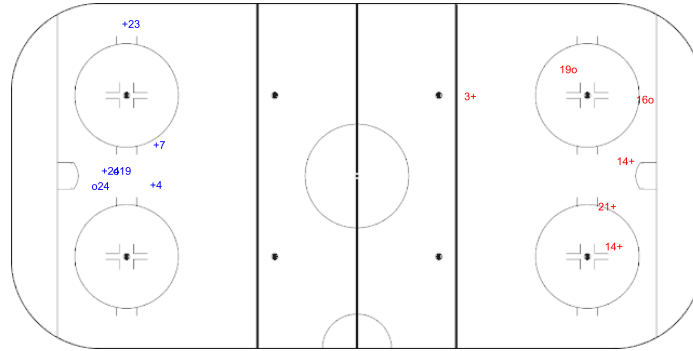

SHOT CHART
GBR - ESP

Shots by ESP

Goals (o): 2 SSG (+): 4
SSP (<): 0 SPG (-): 0

GK 1 of GBR

Period: 1

Shots by GBR

Goals (o): 2 SSG (+): 4
SSP (>): 0 SPG (-): 0

GK 25 of ESP

Shots by GBR

Goals (o): 2 SSG (+): 8
SSP (<): 0 SPG (-): 0

GK 25 of ESP

Period: 2

Shots by ESP

Goals (o): 0 SSG (+): 5
SSP (>): 0 SPG (-): 0

GK 1 of GBR

Legend: