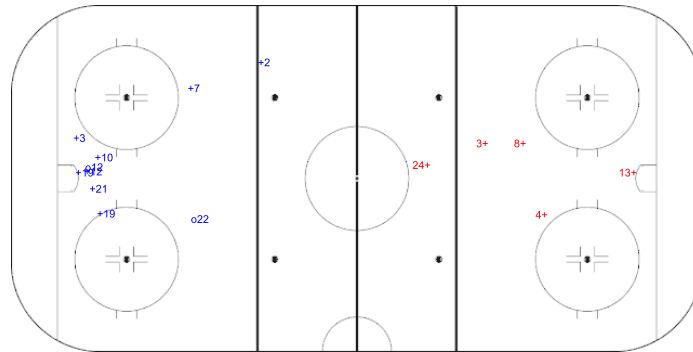

Shots by GBR

Goals (o): 2 SSG (+): 8
SSP (<): 0 SPG (-): 0

GK 25 of ESP

Period: 2

Shots by ESP

Goals (o): 0 SSG (+): 5
SSP (>): 0 SPG (-): 0

GK 1 of GBR

Legend: