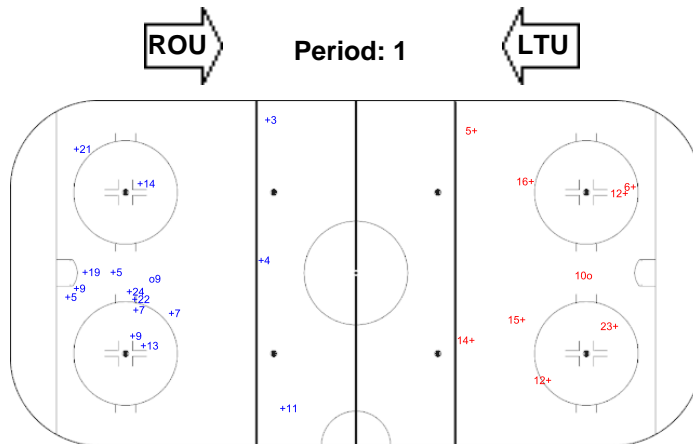

SHOT CHART
LTU - ROU

Shots by LTU

Goals (o): 1 SSG (+): 15
SSP (<): 0 SPG (-): 0

GK 1 of ROU

Shots by ROU

Goals (o): 1 SSG (+): 8
SSP (>): 0 SPG (-): 0

GK 1 of LTU

Legend:	GK Goalkeeper	SPG Shots past goal	SSG Shots saved by goalkeeper	SSP Shots saved by player
----------------	----------------------	----------------------------	--------------------------------------	----------------------------------