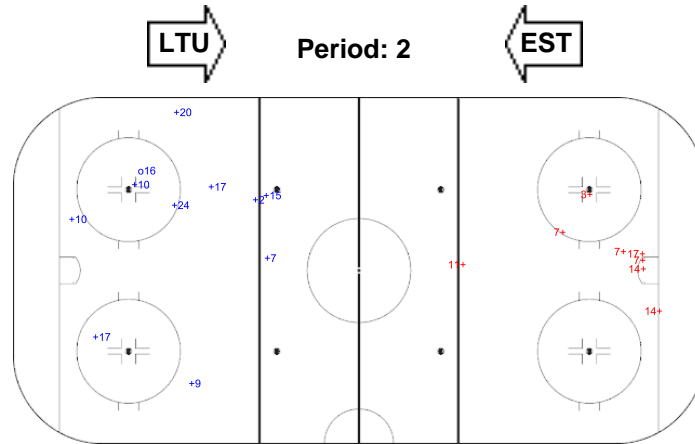

SHOT CHART  
LTU - EST

Shots by LTU

Goals (o): 0      SSG (+): 9  
SSP (<): 0      SPG (-): 0

GK 1 of EST

Shots by EST

Goals (o): 0      SSG (+): 10  
SSP (>): 0      SPG (-): 0

GK 1 of LTU

Shots by EST

Goals (o): 1      SSG (+): 10  
SSP (<): 0      SPG (-): 0

GK 1 of LTU

Shots by LTU

Goals (o): 0      SSG (+): 8  
SSP (>): 0      SPG (-): 0

GK 1 of EST

Legend:

**GK** Goalkeeper      **SPG** Shots past goal      **SSG** Shots saved by goalkeeper      **SSP** Shots saved by player