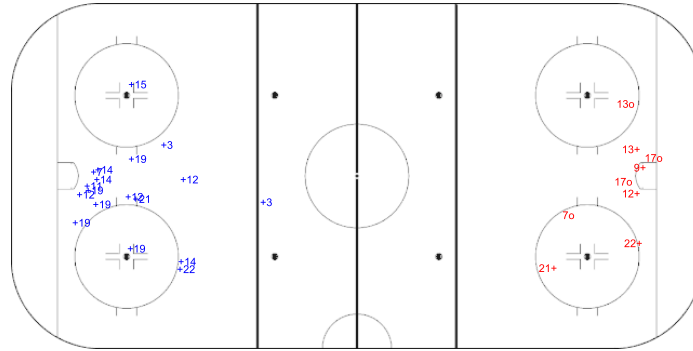

SHOT CHART  
GBR - LTU

Shots by GBR

Goals (o): 0      SSG (+): 18  
SSP (-): 0      SPG (-): 0

GK 1 of LTU

LTU →      Period: 1      ← GBR

Shots by LTU

Goals (o): 4      SSG (+): 5  
SSP (-): 0      SPG (-): 0

GK 1 of GBR

Shots by LTU

Goals (o): 1      SSG (+): 5  
SSP (-): 0      SPG (-): 0

GK 1 of GBR

GBR →      Period: 2      ← LTU

Shots by GBR

Goals (o): 2      SSG (+): 18  
SSP (-): 0      SPG (-): 0

GK 1 of LTU