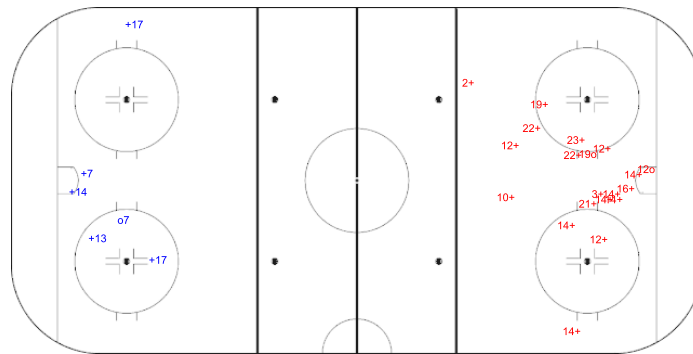

SHOT CHART  
GBR - LTU

Shots by GBR

Goals (o): 0      SSG (+): 18  
SSP (-): 0      SPG (-): 0

GK 1 of LTU

LTU →      Period: 1      ← GBR

Shots by LTU

Goals (o): 4      SSG (+): 5  
SSP (-): 0      SPG (-): 0

GK 1 of GBR

Shots by LTU

Goals (o): 1      SSG (+): 5  
SSP (-): 0      SPG (-): 0

GK 1 of GBR

GBR →      Period: 2      ← LTU

Shots by GBR

Goals (o): 2      SSG (+): 18  
SSP (-): 0      SPG (-): 0

GK 1 of LTU