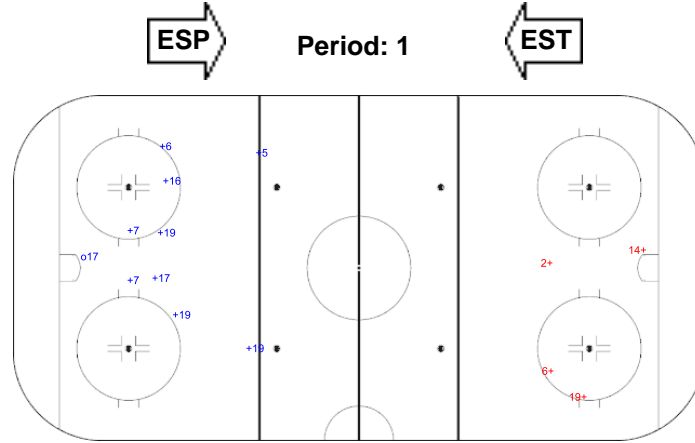

SHOT CHART
ESP - EST

Shots by EST

Goals (o): 1 SSG (+): 9
SSP (<): 0 SPG (-): 0

GK 25 of ESP

Shots by ESP

Goals (o): 0 SSG (+): 4
SSP (>): 0 SPG (-): 0

GK 30 of EST

Legend:						
GK	Goalkeeper	SPG	Shots past goal	SSG	Shots saved by goalkeeper	SSP Shots saved by player