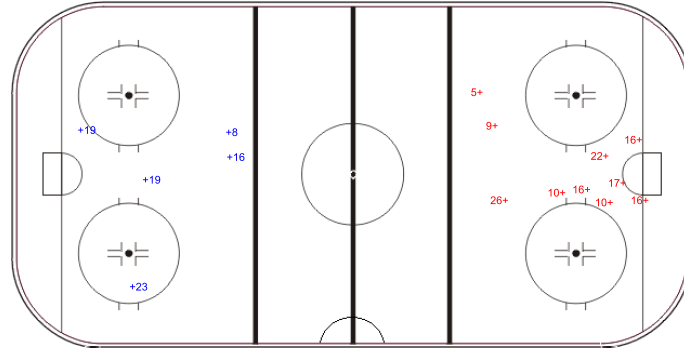

SHOT CHART
 LAT - AUT

Shots by AUT

Goals (o): 0 SSG (+): 5
 SSP (<): 0 SPG (-): 0

GK 1 of LAT

Period: 1

Shots by LAT

Goals (o): 0 SSG (+): 10
 SSP (>): 0 SPG (-): 0

GK 20 of AUT