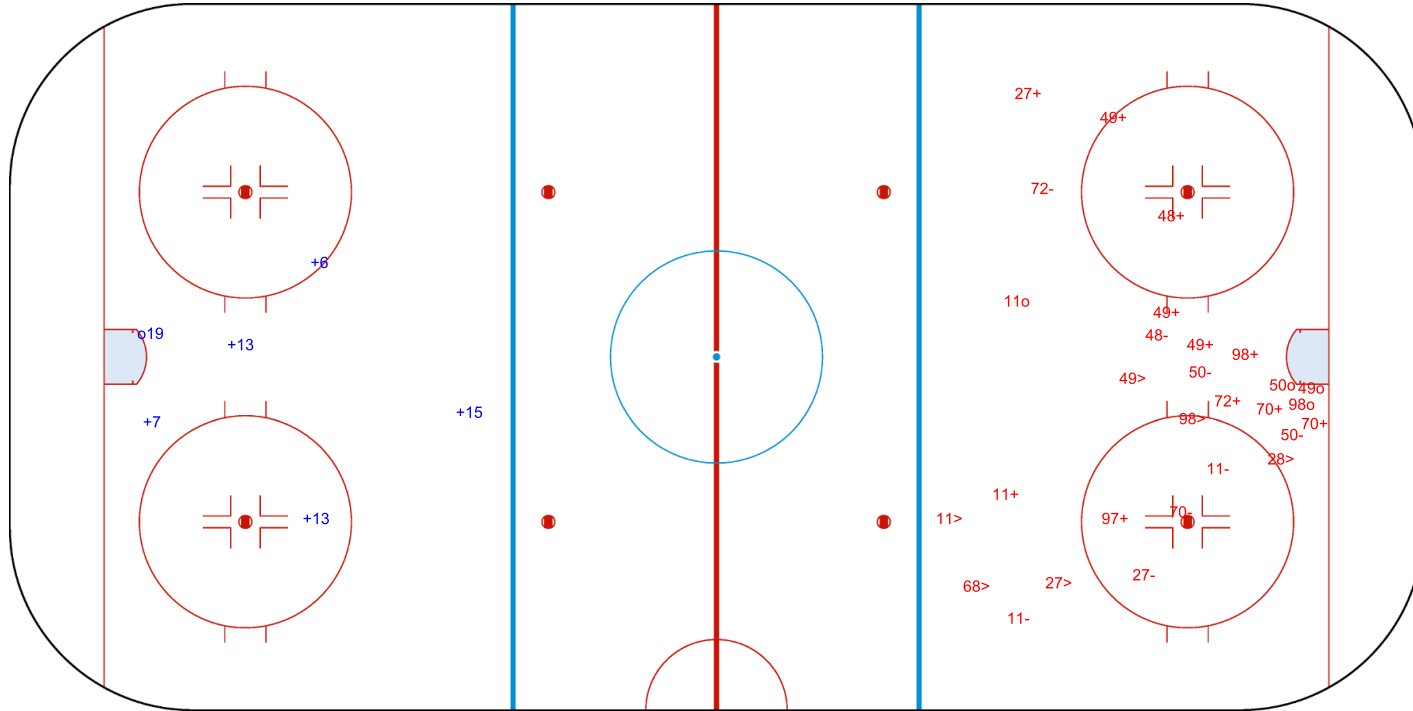

SHOT CHART
INA - IND

Shots by INA
Goals (o): 1
SSP (<): 1
SSG (+): 13
SPG (-): 4

GK 33 of IND

1st Period

Shots by IND
Goals (o): 1
SSP (>): 1
SSG (+): 3
SPG (-): 8

GK 21 of INA

Shots by IND
Goals (o): 1
SSP (<): 0
SSG (+): 5
SPG (-): 0

GK 21 of INA

INA → 2nd Period ← IND

Shots by INA
Goals (o): 4
SSP (>): 6
SSG (+): 11
SPG (-): 8

GK 33 of IND

Shots by INA
Goals (o): 1
SSP (<): 0
SSG (+): 16
SPG (-): 11

GK 33 of IND

IND → 3rd Period ← INA

Shots by IND
Goals (o): 1
SSP (>): 0
SSG (+): 2
SPG (-): 1