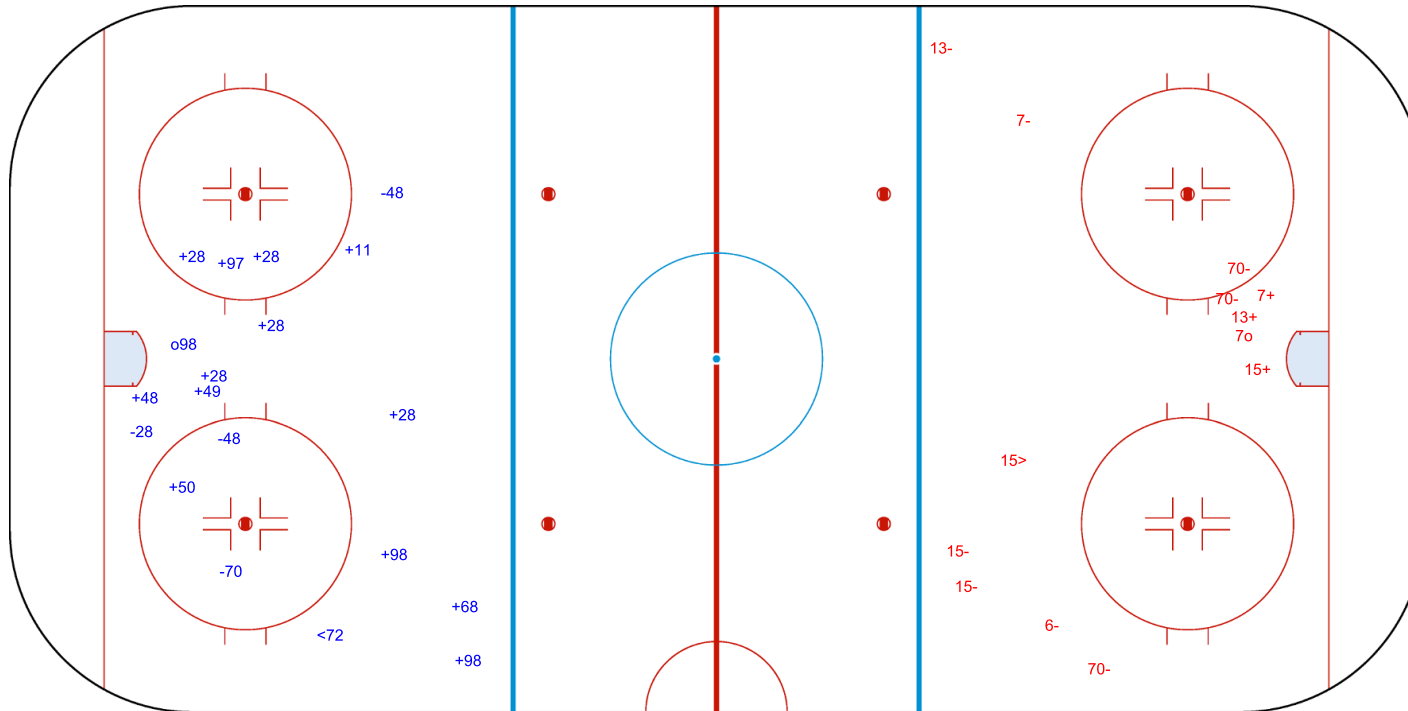

SHOT CHART
INA - IND

Shots by INA
Goals (o): 1
SSP (<): 1
SSG (+): 13
SPG (-): 4

GK 33 of IND

1st Period

Shots by IND
Goals (o): 1
SSP (>): 1
SSG (+): 3
SPG (-): 8

GK 21 of INA

Shots by IND
Goals (o): 1
SSP (<): 0
SSG (+): 5
SPG (-): 0

GK 21 of INA

INA → 2nd Period ← IND

Shots by INA
Goals (o): 4
SSP (>): 6
SSG (+): 11
SPG (-): 8

GK 33 of IND

Shots by INA
Goals (o): 1
SSP (<): 0
SSG (+): 16
SPG (-): 11

GK 33 of IND

IND → 3rd Period ← INA

Shots by IND
Goals (o): 1
SSP (>): 0
SSG (+): 2
SPG (-): 1