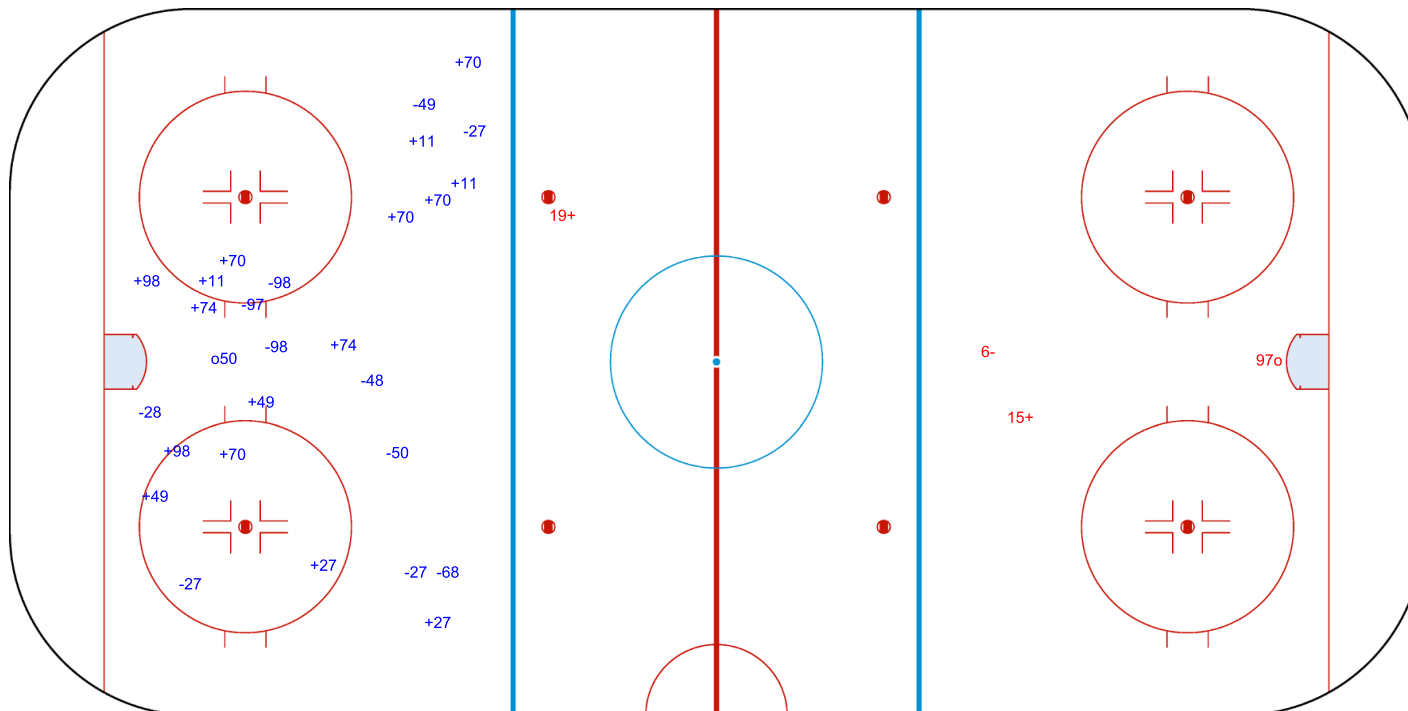

SHOT CHART
INA - IND

Shots by INA
Goals (o): 1
SSP (<): 1
SSG (+): 13
SPG (-): 4

GK 33 of IND

1st Period

Shots by IND
Goals (o): 1
SSP (>): 1
SSG (+): 3
SPG (-): 8

GK 21 of INA

Shots by IND
Goals (o): 1
SSP (<): 0
SSG (+): 5
SPG (-): 0

GK 21 of INA

INA → 2nd Period ← IND

Shots by INA
Goals (o): 4
SSP (>): 6
SSG (+): 11
SPG (-): 8

GK 33 of IND

Shots by INA
Goals (o): 1
SSP (<): 0
SSG (+): 16
SPG (-): 11

GK 33 of IND

IND → 3rd Period ← INA

Shots by IND
Goals (o): 1
SSP (>): 0
SSG (+): 2
SPG (-): 1