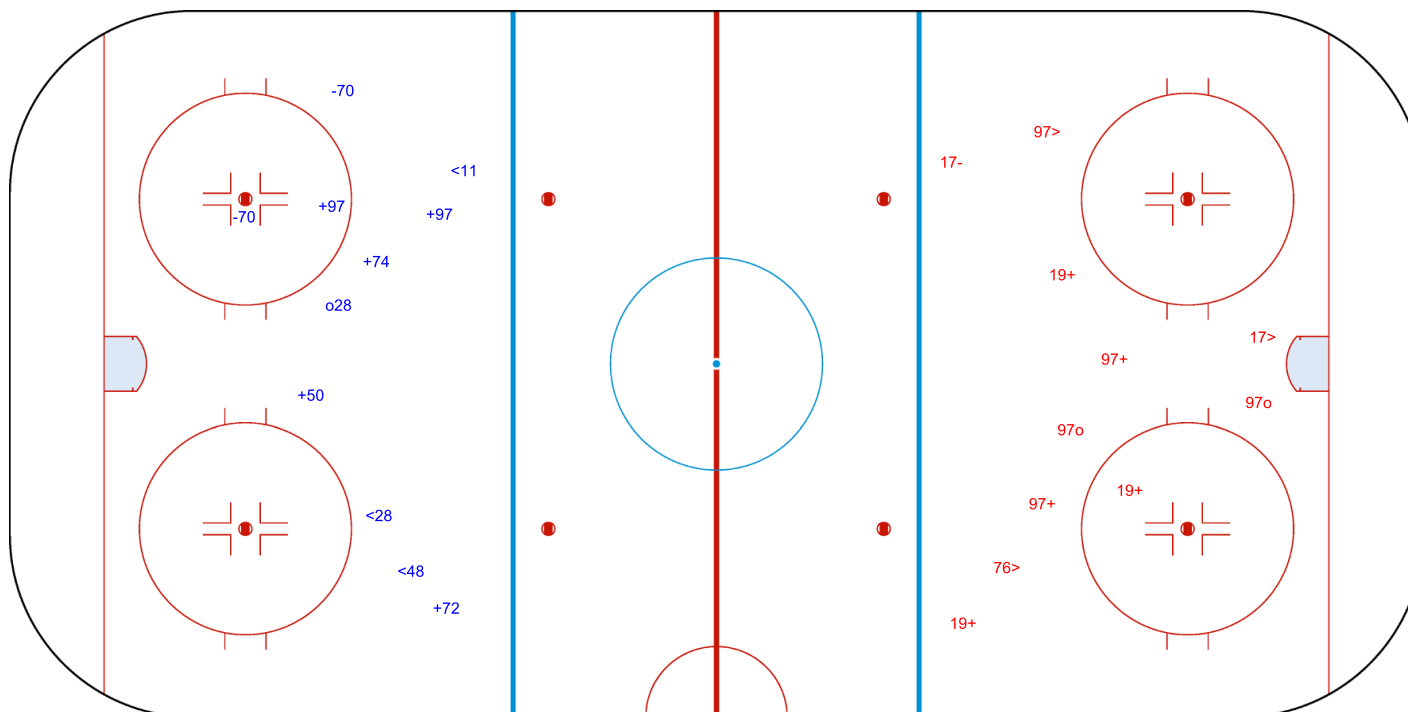

SHOT CHART

SGP - INA

1st Period

Shots by INA

Goals (o): 1    SSG (+): 5  
SSP (<): 3    SPG (-): 2

GK 1 of SGP

Shots by SGP

Goals (o): 2    SSG (+): 5  
SSP (>): 3    SPG (-): 1

GK 21 of INA

Shots by SGP

Goals (o): 1    SSG (+): 10  
SSP (<): 4    SPG (-): 6

GK 21 of INA

INA → 2nd Period ← SGP

Shots by INA

Goals (o): 0    SSG (+): 4  
SSP (>): 3    SPG (-): 4

GK 1 of SGP