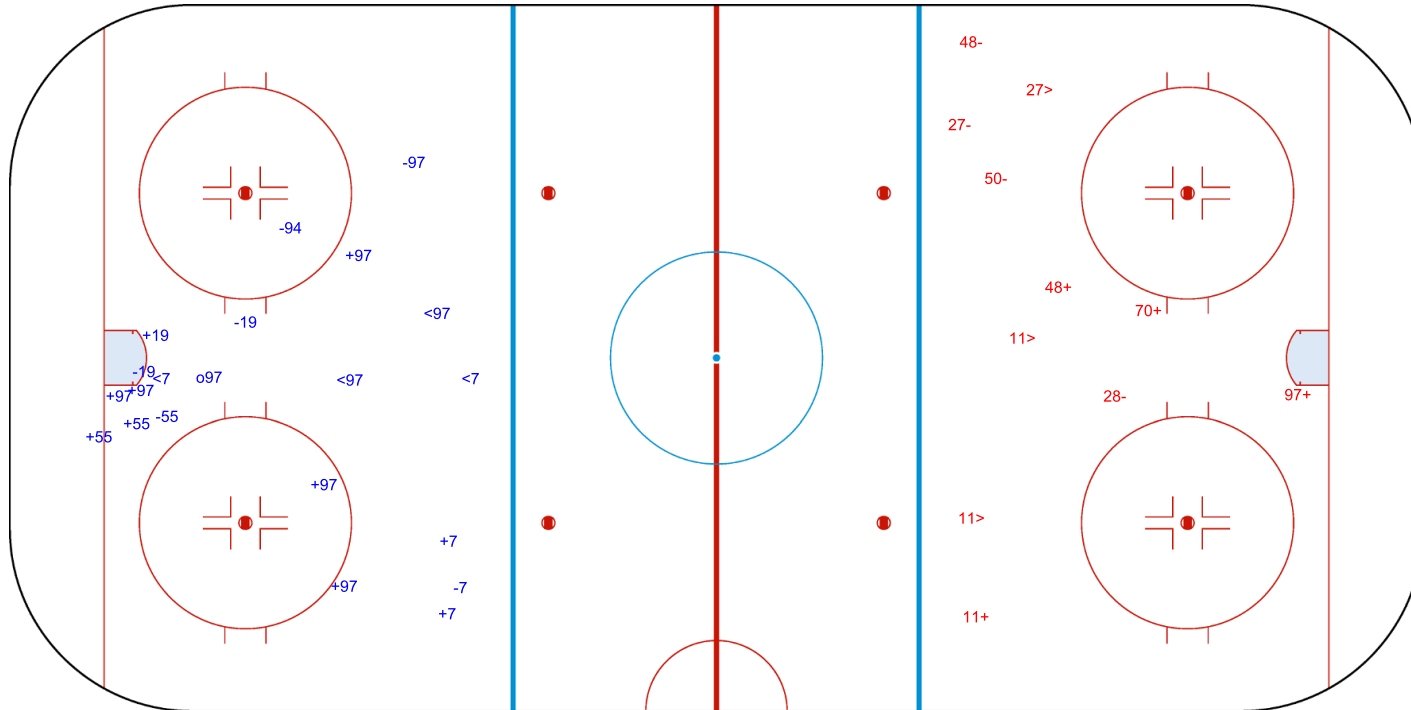

SHOT CHART

SGP - INA

1st Period

Shots by INA

Goals (o): 1    SSG (+): 5  
SSP (<): 3    SPG (-): 2

GK 1 of SGP

Shots by SGP

Goals (o): 2    SSG (+): 5  
SSP (>): 3    SPG (-): 1

GK 21 of INA

Shots by SGP

Goals (o): 1    SSG (+): 10  
SSP (<): 4    SPG (-): 6

GK 21 of INA

INA → 2nd Period ← SGP

Shots by INA

Goals (o): 0    SSG (+): 4  
SSP (>): 3    SPG (-): 4

GK 1 of SGP