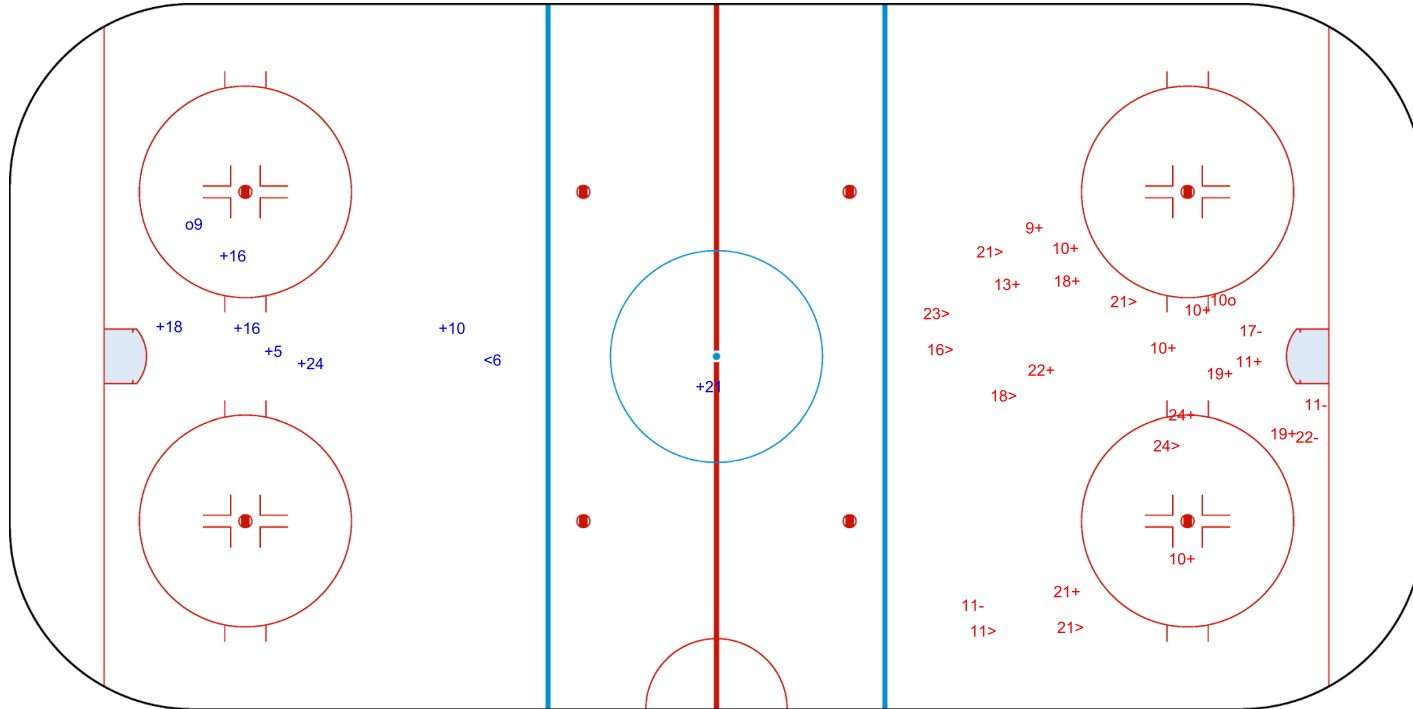

SHOT CHART  
 RSA - TUR

Shots by RSA  
 Goals (o): 1  
 SSP (-): 1  
 SSG (+): 7  
 SPG (-): 0

GK 1 of TUR

TUR → Period: 2 ← RSA

Shots by TUR  
 Goals (o): 2  
 SSP (>): 8  
 SSG (+): 13  
 SPG (-): 4

GK 1 of RSA

Legend:	
<b>GK</b>	Goalkeeper
<b>SPG</b>	Shots past goal
<b>SSG</b>	Shots saved by goalkeeper
<b>SSP</b>	Shots saved by player