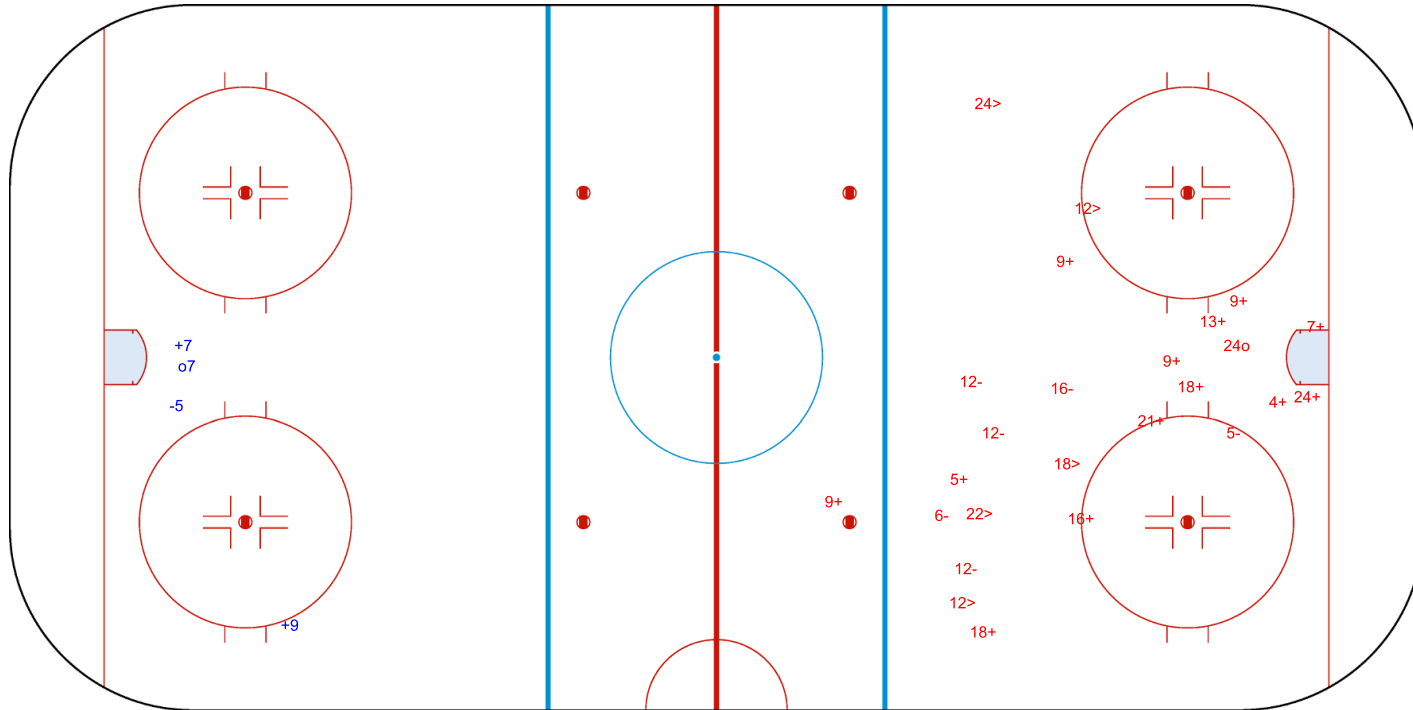

SHOT CHART  
 LUX - RSA

Shots by LUX  
 Goals (o): 1    SSG (+): 2  
 SSP (-): 0    SPG (-): 1

GK 20 of RSA

Period: 1

Shots by RSA  
 Goals (o): 1    SSG (+): 13  
 SSP (>): 5    SPG (-): 6

GK 1 of LUX

Legend:	
<b>GK</b>	Goalkeeper
<b>SPG</b>	Shots past goal
<b>SSG</b>	Shots saved by goalkeeper
<b>SSP</b>	Shots saved by player