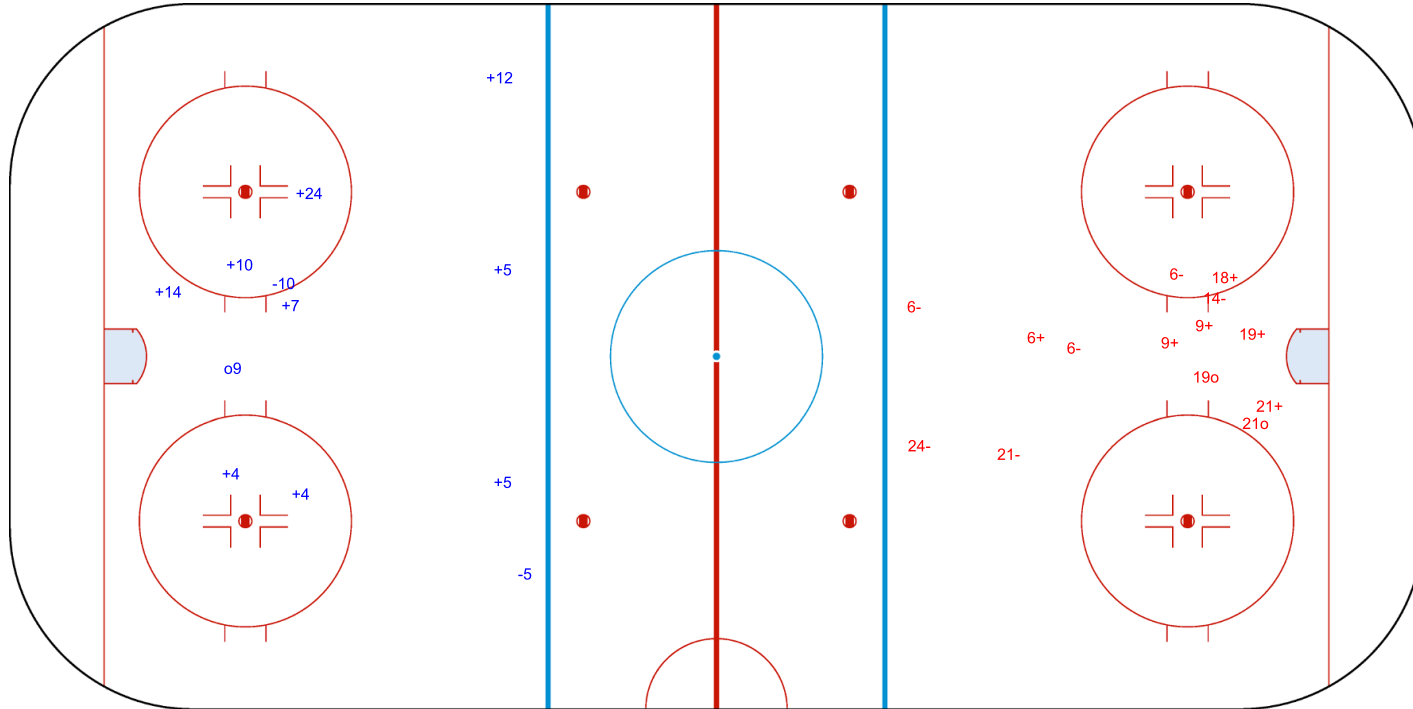

SHOT CHART  
 RSA - TKM

Shots by RSA  
 Goals (o): 1  
 SSP (-): 0  
 SSG (+): 9  
 SPG (-): 2

GK 20 of TKM

TKM → Period: 3 ← RSA

Shots by TKM  
 Goals (o): 2  
 SSP (>): 0  
 SSG (+): 6  
 SPG (-): 6

GK 1 of RSA

GK 20 of RSA

<b>Legend:</b>	<b>GK</b> Goalkeeper	<b>SPG</b> Shots past goal	<b>SSG</b> Shots saved by goalkeeper	<b>SSP</b> Shots saved by player
----------------	----------------------	----------------------------	--------------------------------------	----------------------------------