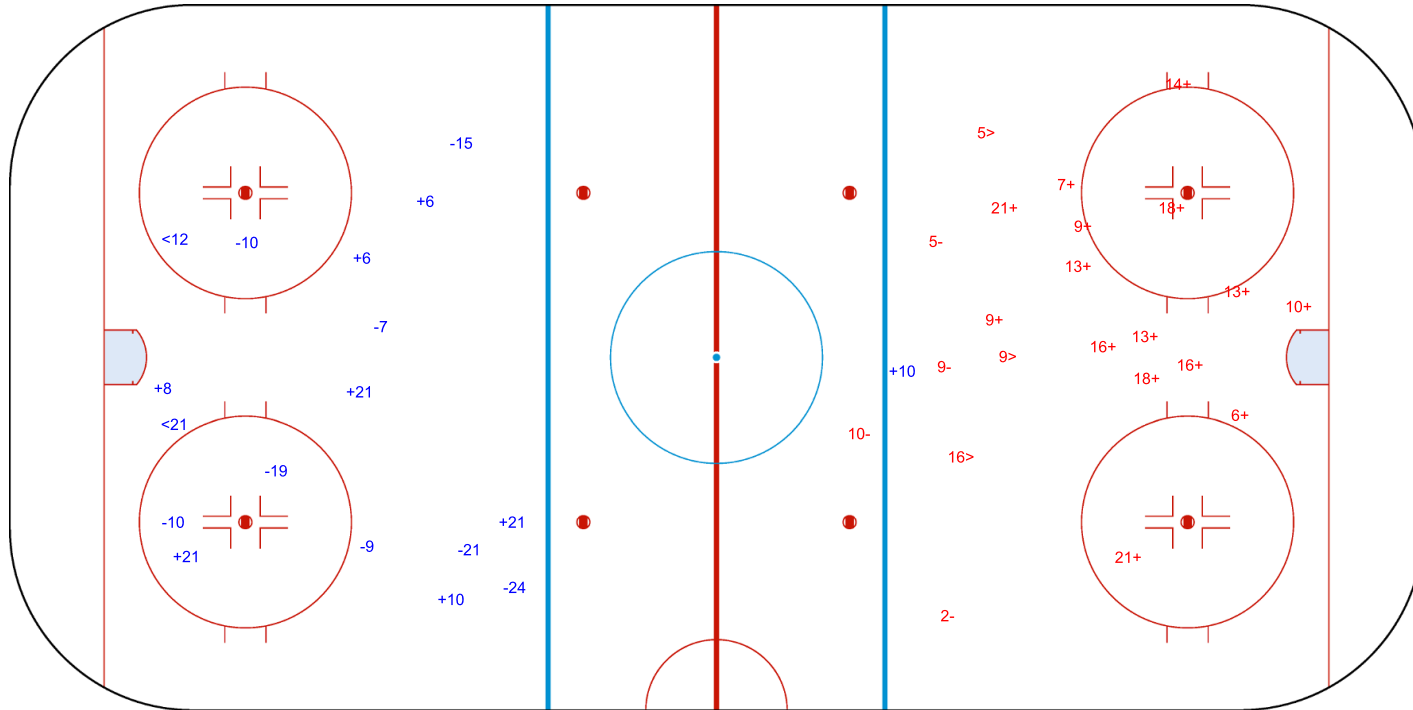

SHOT CHART  
 TKM - TPE

Shots by TPE  
 Goals (o): 0      SSG (+): 8  
 SSP (-): 2      SPG (-): 8

GK 20 of TKM

Period: 1

Shots by TKM  
 Goals (o): 0      SSG (+): 15  
 SSP (>): 3      SPG (-): 4

GK 1 of TPE

**Legend:**  
**GK** Goalkeeper      **SPG** Shots past goal      **SSG** Shots saved by goalkeeper      **SSP** Shots saved by player