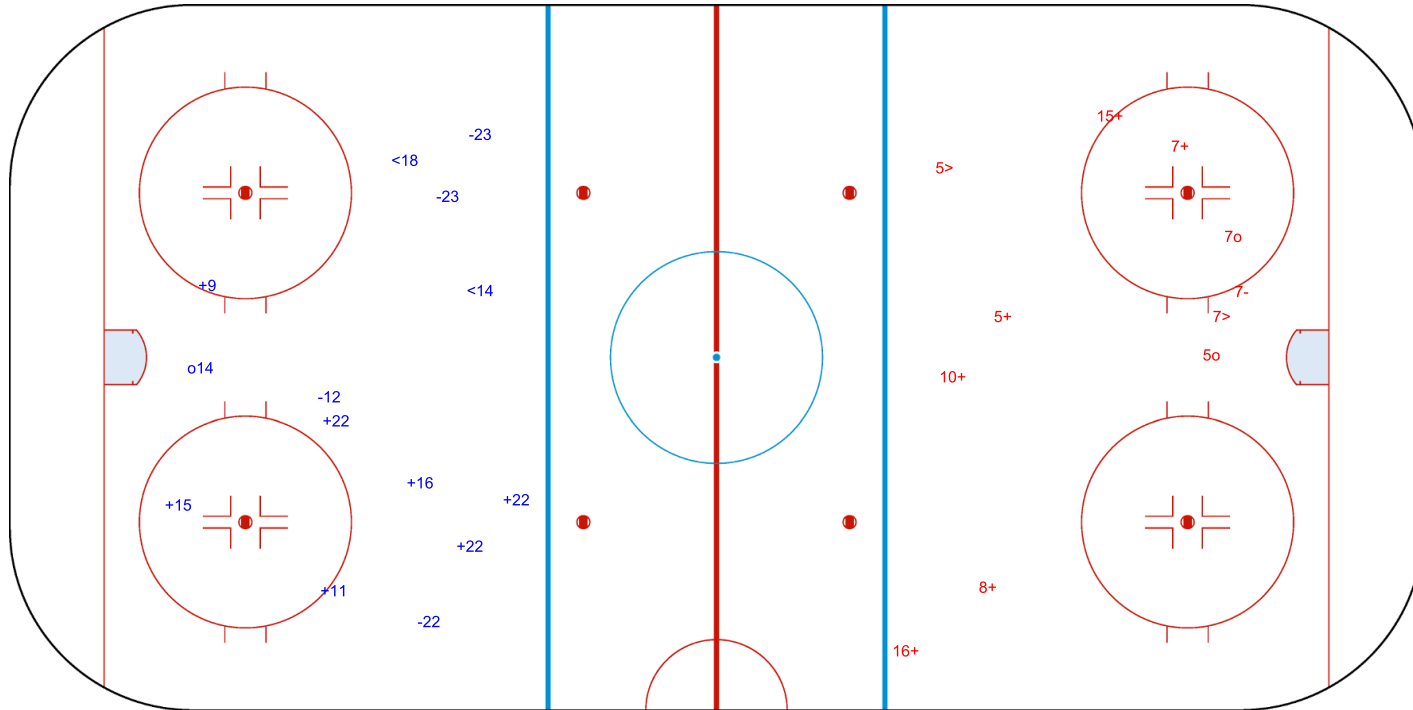

SHOT CHART
 TUR - LUX

Shots by TUR
 Goals (o): 1 SSG (+): 7
 SSP (-): 2 SPG (-): 4

GK 1 of LUX

Period: 3

Shots by LUX
 Goals (o): 2 SSG (+): 6
 SSP (>): 2 SPG (-): 1

GK 1 of TUR

Legend:
GK Goalkeeper **SPG** Shots past goal **SSG** Shots saved by goalkeeper **SSP** Shots saved by player