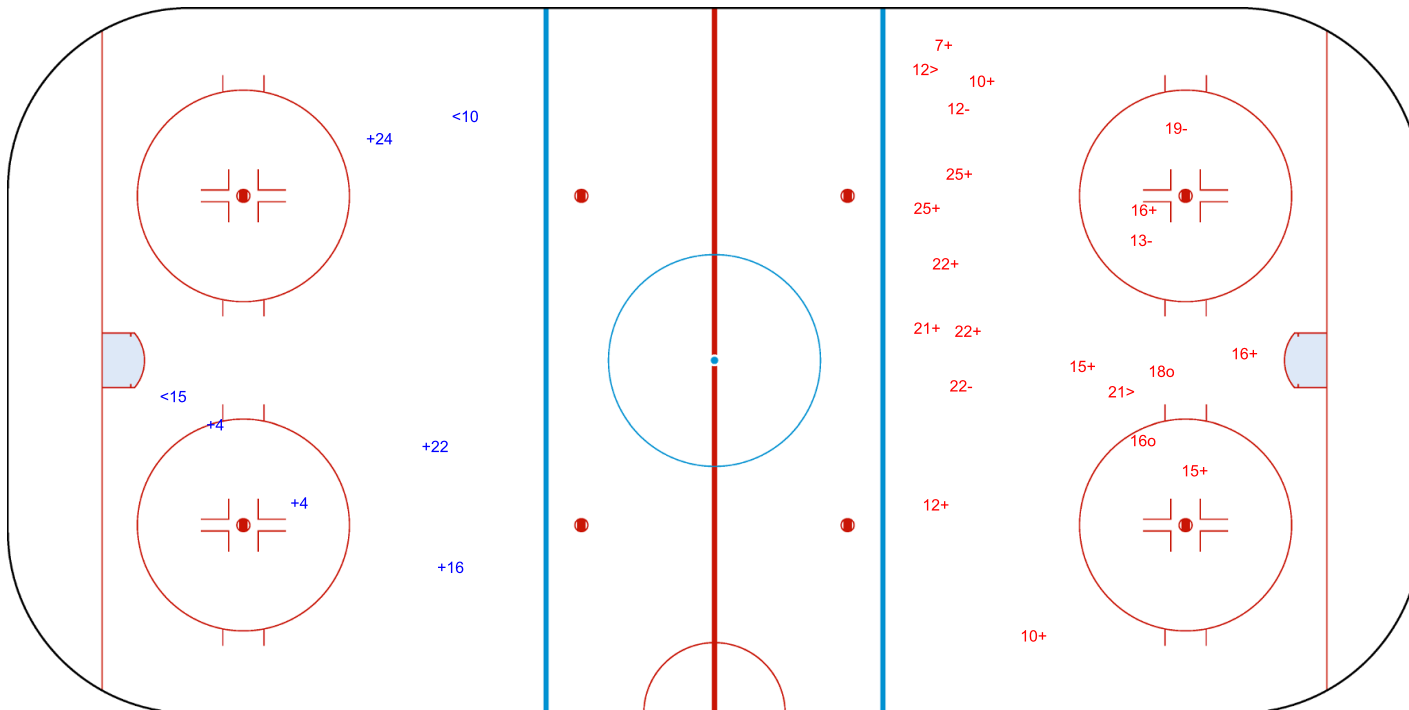

SHOT CHART

ISL - NZL

Period: 1

Shots by NZL  
 Goals (o): 0  
 SSP (-): 2  
 SSG (+): 5  
 SPG (-): 0

Shots by ISL  
 Goals (o): 2  
 SSP (>): 2  
 SSG (+): 13  
 SPG (-): 4

Legend:		
<b>GK</b>	Goalkeeper	
<b>SPG</b>	Shots past goal	
<b>SSG</b>	Shots saved by goalkeeper	
<b>SSP</b>	Shots saved by player	