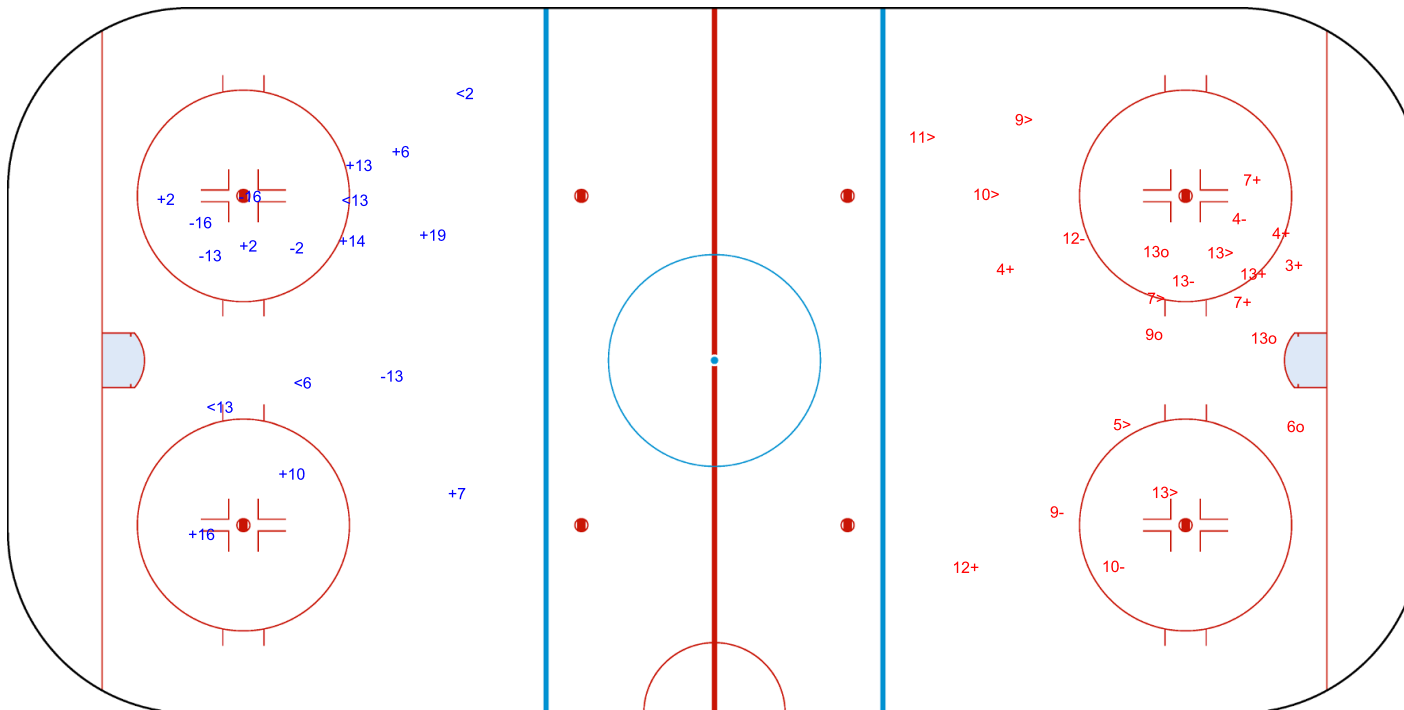

SHOT CHART
 ISR - GEO

Period: 2

Shots by GEO
 Goals (o): 0
 SSP (<): 4

SSG (+): 9
 SPG (-): 5

GK 1 of ISR

Shots by ISR
 Goals (o): 4
 SSP (>): 7

SSG (+): 7
 SPG (-): 5

GK 20 of GEO