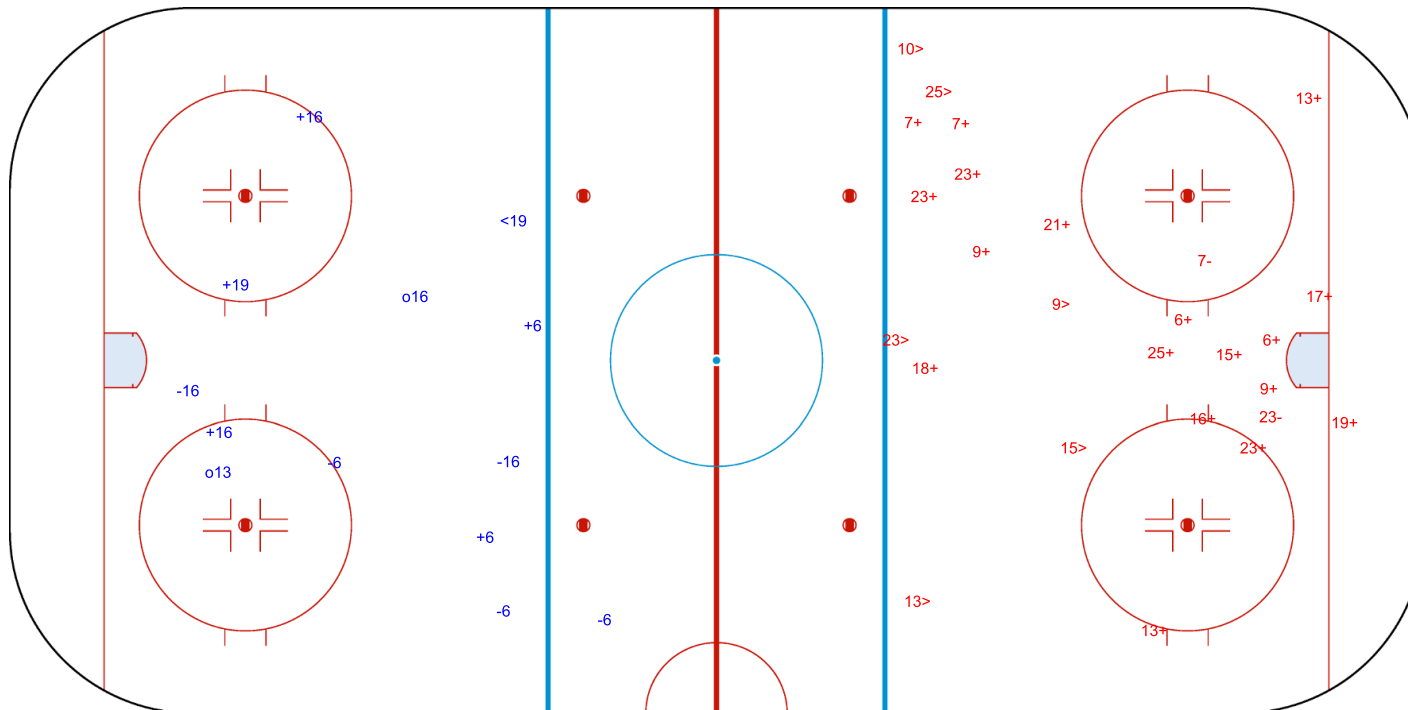

SHOT CHART
 GEO - ISL

Period: 3

Shots by GEO
 Goals (o): 2
 SSP (-): 1

SSG (+): 5
 SPG (-): 5

Shots by ISL
 Goals (o): 0
 SSP (>): 6

SSG (+): 18
 SPG (-): 2

GK 1 of ISL

GK 20 of GEO