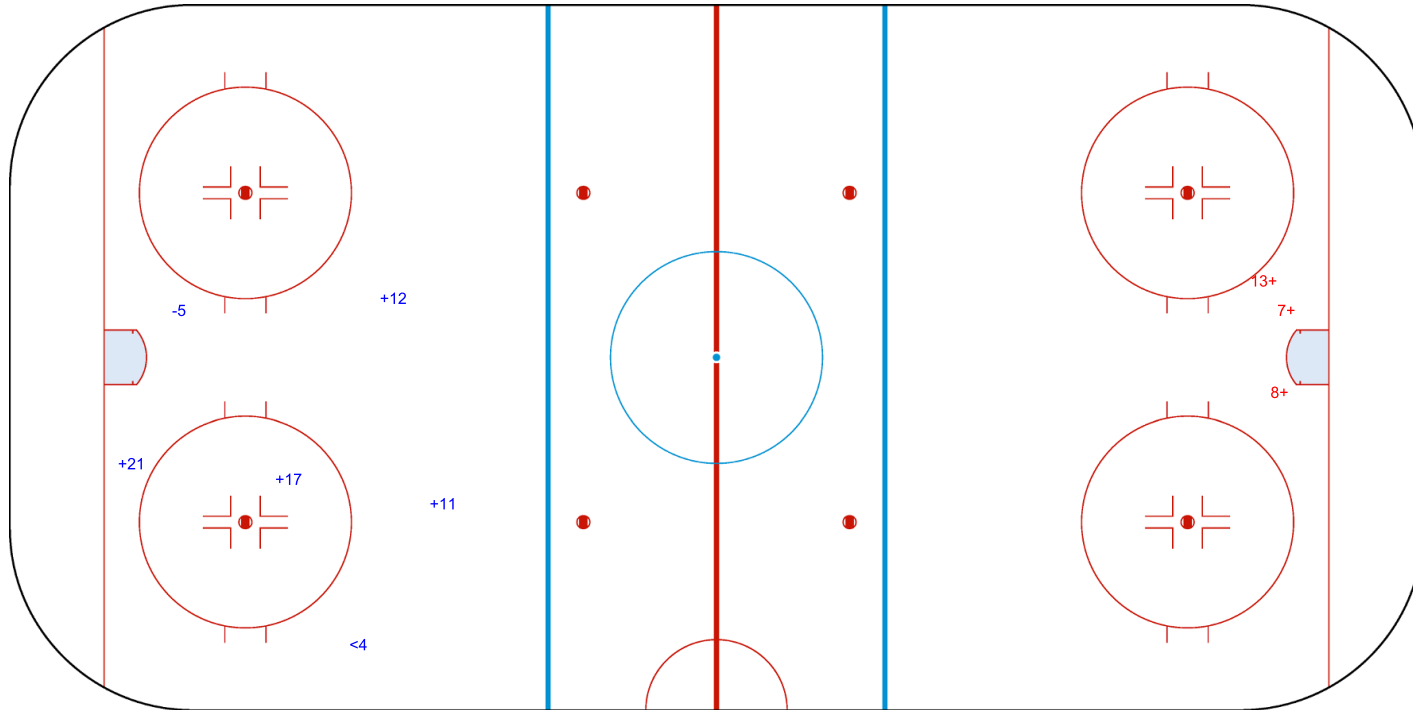

SHOT CHART
SRB - ESP

Shots by ESP
Goals (o): 0   SSG (+): 4
SSP (-): 1   SPG (-): 1

GK 25 of SRB

SRB → **Overtime** ← **ESP**

Shots by SRB
Goals (o): 0   SSG (+): 3
SSP (>): 0   SPG (-): 0

GK 1 of ESP

Legend:	GK Goalkeeper	SPG Shots past goal	SSG Shots saved by goalkeeper	SSP Shots saved by player