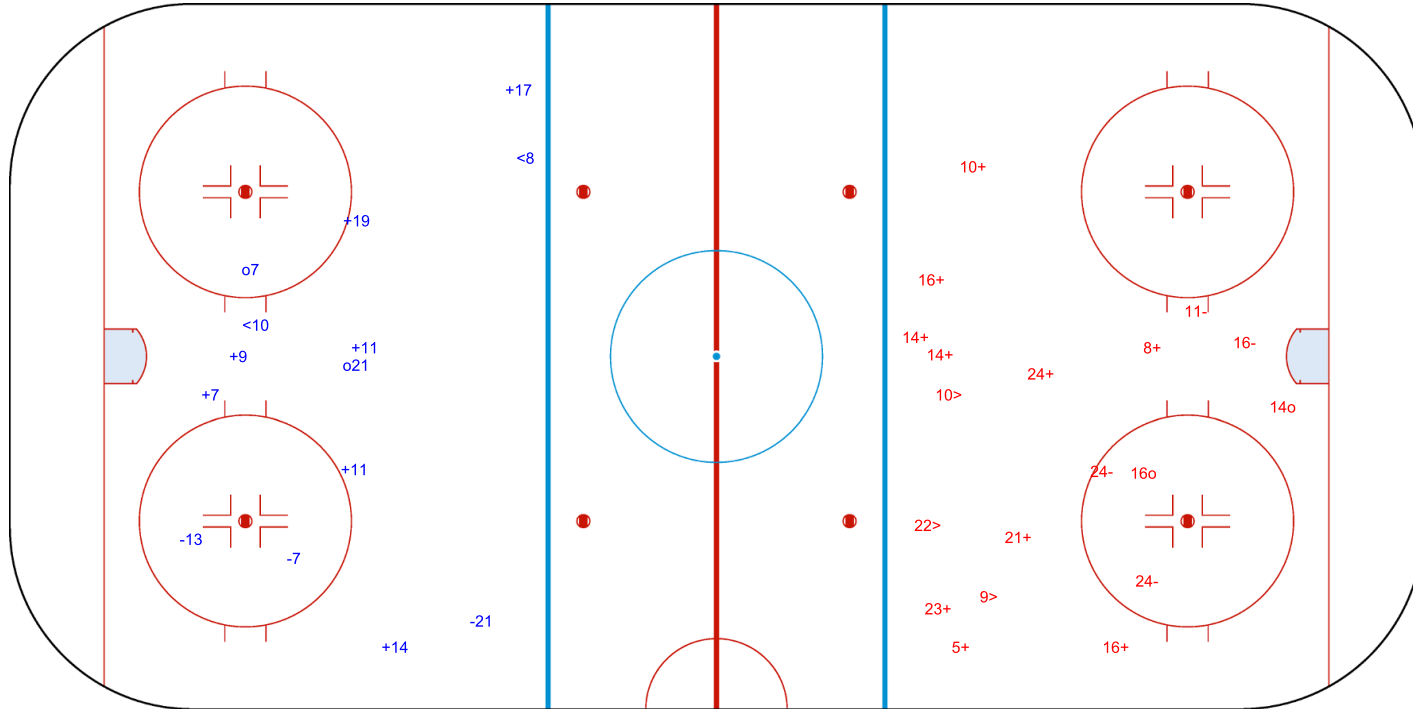

SHOT CHART
BEL - SRB

Shots by SRB
 Goals (o): 2 SSG (+): 7
 SSP (-): 2 SPG (-): 3

GK 1 of BEL

Period: 3

Shots by BEL
 Goals (o): 2 SSG (+): 10
 SSP (>): 3 SPG (-): 4

GK 25 of SRB

Legend:	
GK	Goalkeeper
SPG	Shots past goal
SSG	Shots saved by goalkeeper
SSP	Shots saved by player