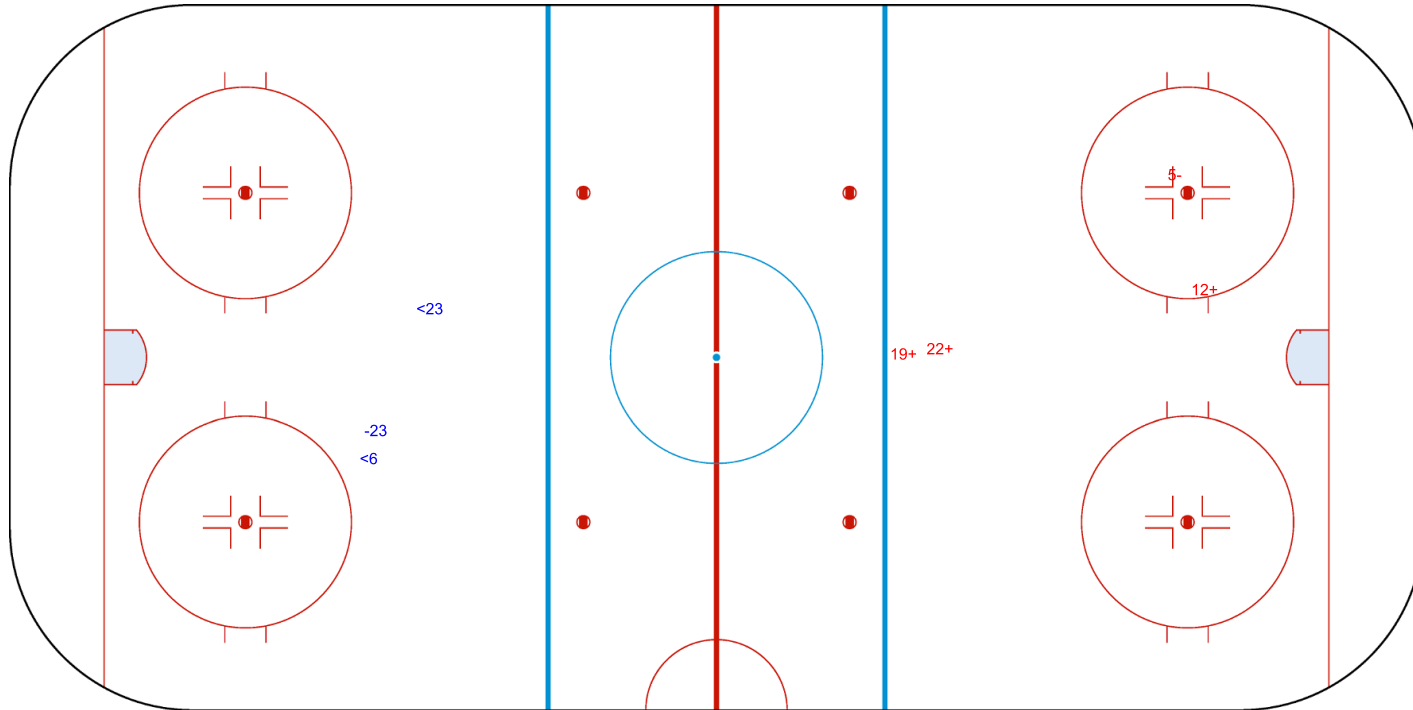

SHOT CHART
ESP - CRO

Shots by CRO
 Goals (o): 0 SSG (+): 0
 SSP (-): 2 SPG (-): 1

GK 1 of ESP

ESP → Overtime ← CRO

Shots by ESP
 Goals (o): 0 SSG (+): 3
 SSP (>): 0 SPG (-): 1

GK 1 of CRO

Legend:	GK Goalkeeper	SPG Shots past goal	SSG Shots saved by goalkeeper	SSP Shots saved by player
----------------	----------------------	----------------------------	--------------------------------------	----------------------------------