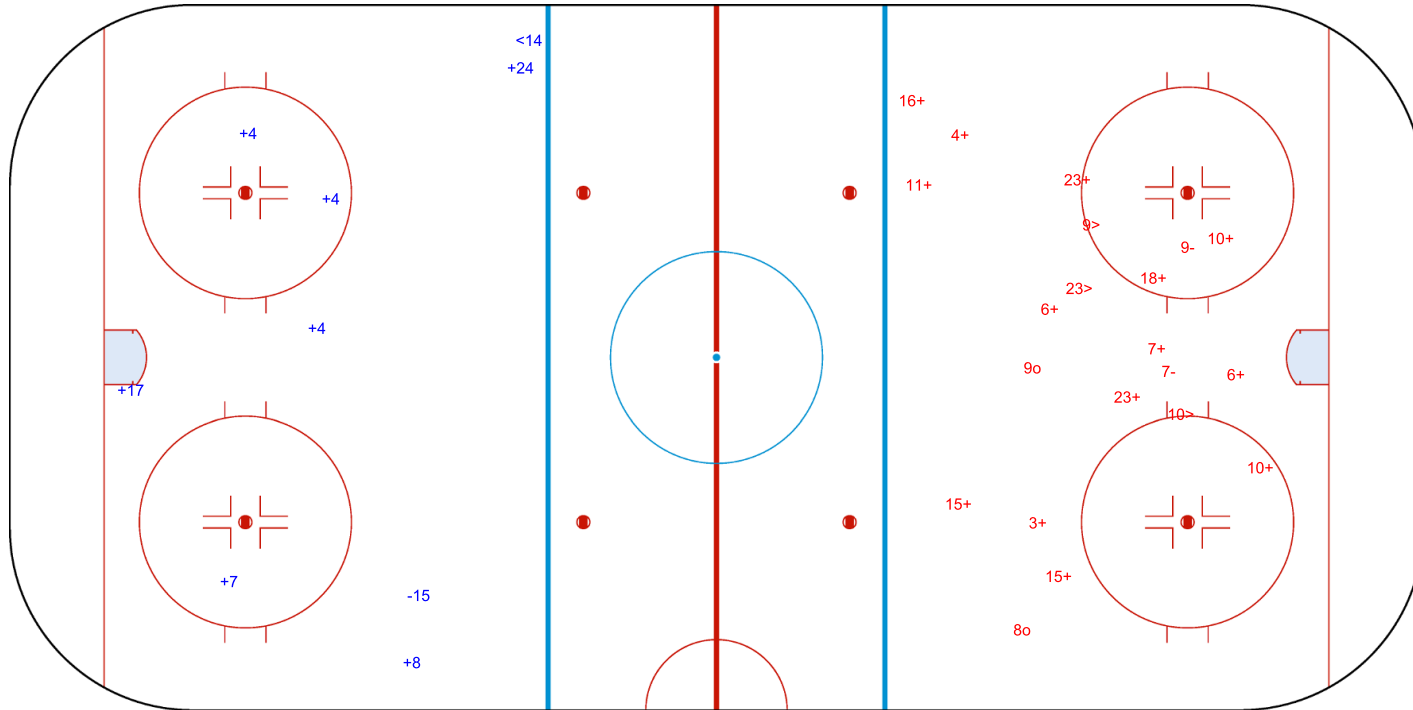

SHOT CHART
CRO - BEL

Shots by BEL
 Goals (o): 0
 SSP (-): 1
 SSG (+): 7
 SPG (-): 1

GK 1 of CRO

Period: 3

Shots by CRO
 Goals (o): 2
 SSP (>): 3
 SSG (+): 14
 SPG (-): 2

GK 1 of BEL

ENG

Legend:	ENG Empty net goal	GK Goalkeeper	SPG Shots past goal	SSG Shots saved by goalkeeper	SSP Shots saved by player
----------------	---------------------------	----------------------	----------------------------	--------------------------------------	----------------------------------