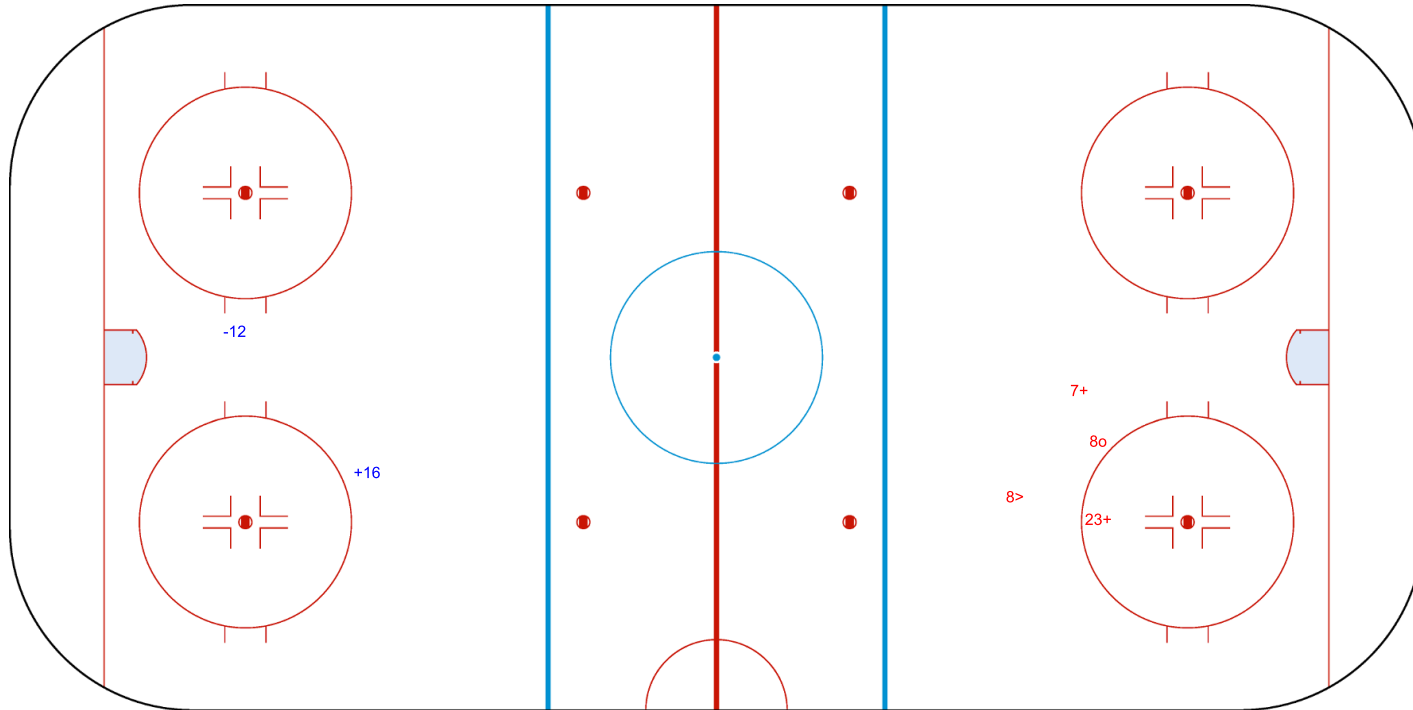

SHOT CHART
AUS - BEL

Shots by AUS
Goals (o): 0
SSP (-): 0
SSG (+): 1
SPG (-): 1

GK 1 of BEL

BEL → **Overtime** ← **AUS**

Shots by BEL
Goals (o): 1
SSP (>): 1
SSG (+): 2
SPG (-): 0

GK 1 of AUS

Legend:	GK Goalkeeper	SPG Shots past goal	SSG Shots saved by goalkeeper	SSP Shots saved by player