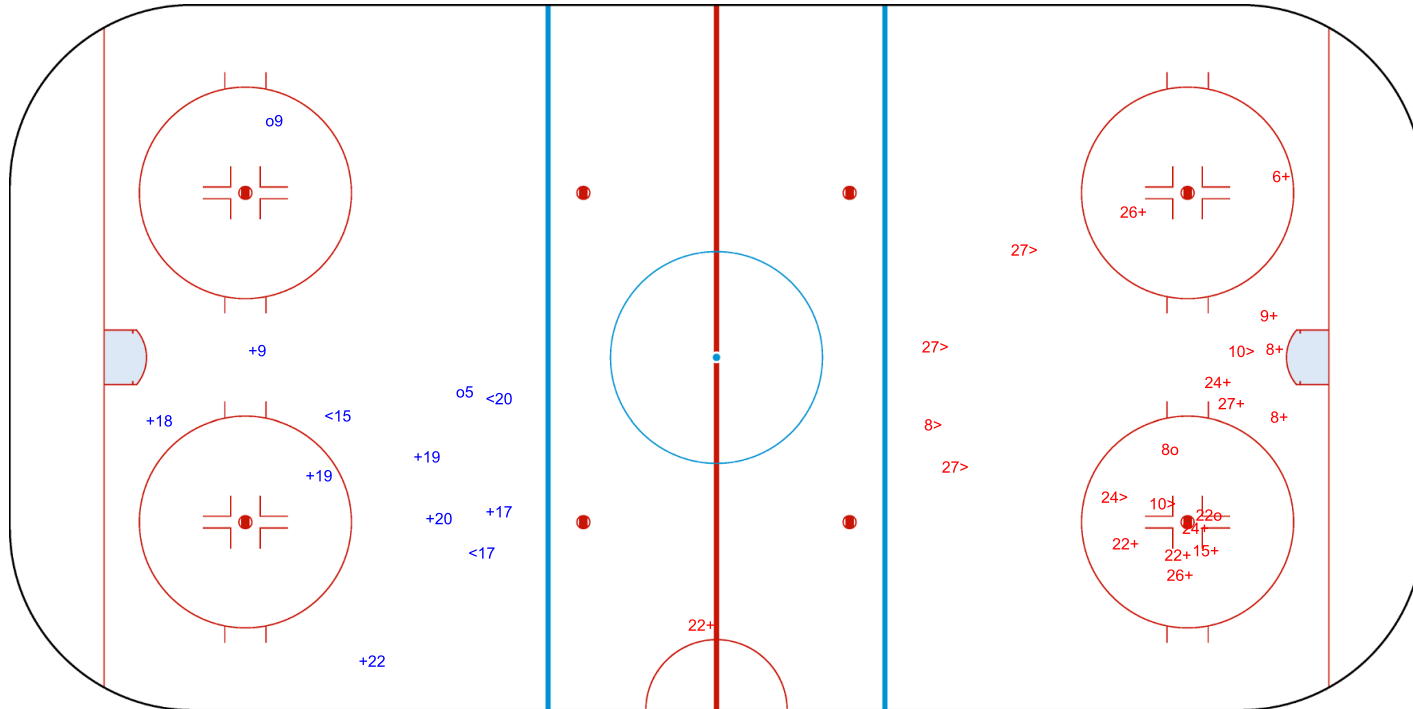

SHOT CHART
EST - POL

Shots by POL
Goals (o): 2
SSP (<): 3
SSG (+): 7
SPG (-): 0

GK 1 of EST

EST → Period: 3 ← POL

Shots by EST
Goals (o): 2
SSP (>): 7
SSG (+): 13
SPG (-): 0

GK 29 of POL

Legend:	GK Goalkeeper	SPG Shots past goal	SSG Shots saved by goalkeeper	SSP Shots saved by player
----------------	----------------------	----------------------------	--------------------------------------	----------------------------------