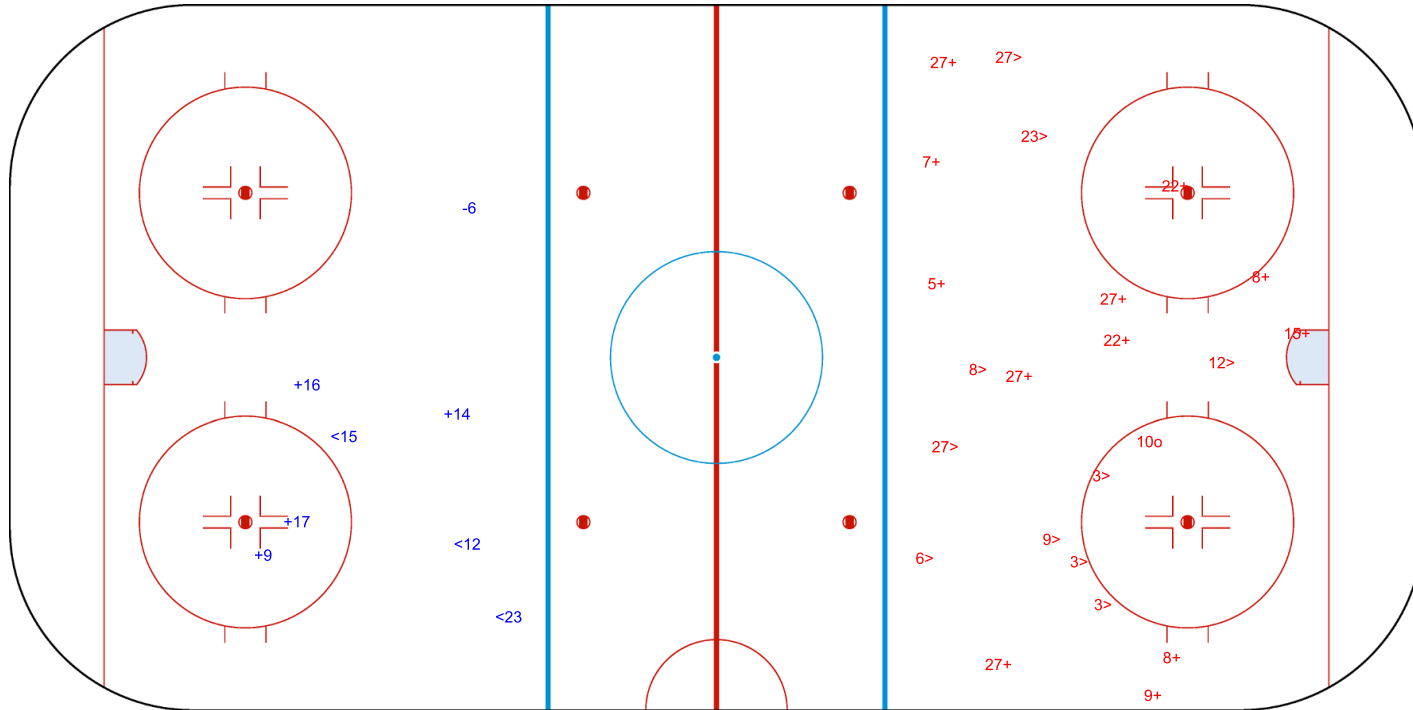

SHOT CHART
EST - NED

Shots by NED
Goals (o): 0
SSP (<): 3
SSG (+): 4
SPG (-): 1

GK 1 of EST

EST → Period: 1 ← NED

Shots by EST
Goals (o): 1
SSP (>): 10
SSG (+): 12
SPG (-): 0

GK 29 of NED

Legend:	
GK	Goalkeeper
SSP	Shots past goal
SSG	Shots saved by goalkeeper
SSP	Shots saved by player