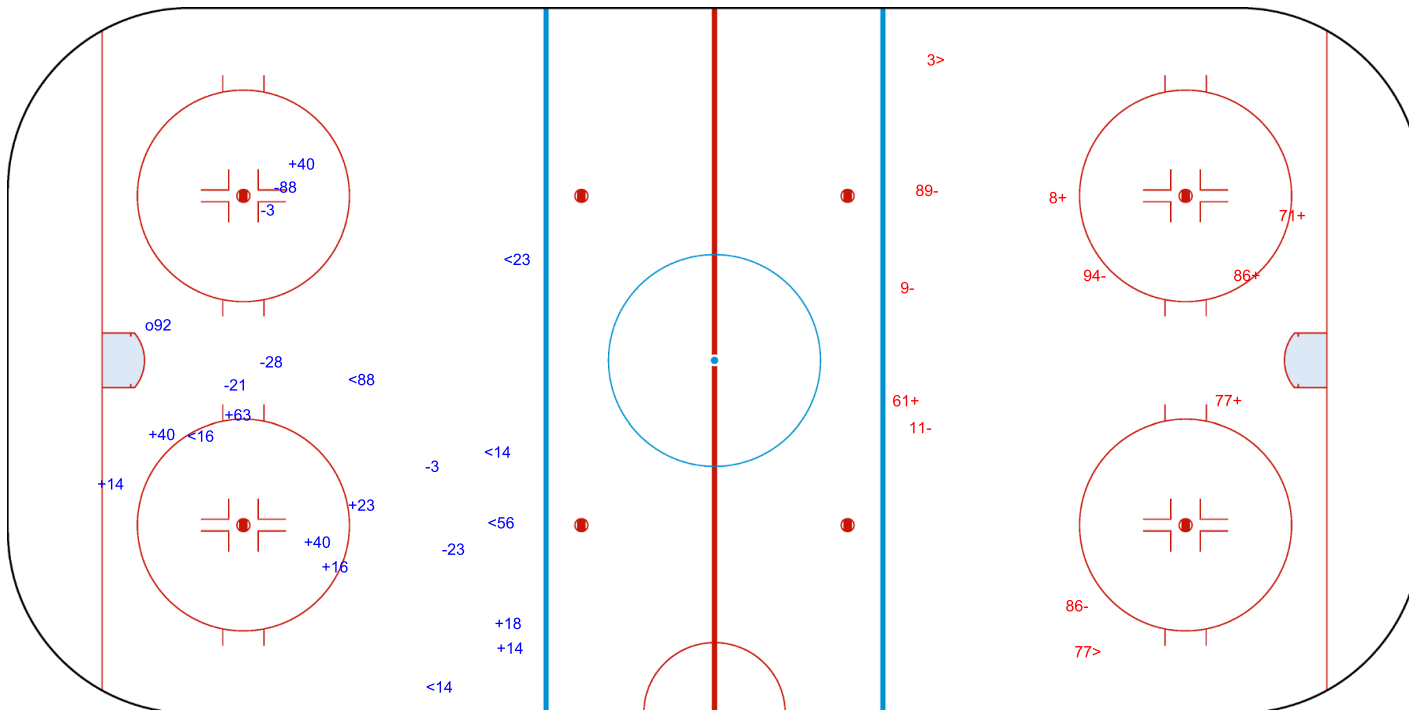

SHOT CHART
SWE - RUS

Shots by SWE
Goals (o): 1
SSP (<): 6

SSG (+): 9
SPG (-): 6

o92

GK 88 of RUS

Period: 1

Shots by RUS
Goals (o): 0
SSP (>): 2

SSG (+): 5
SPG (-): 5

GK 25 of SWE

Legend:

GK Goalkeeper **SPG** Shots past goal **SSG** Shots saved by goalkeeper **SSP** Shots saved by player