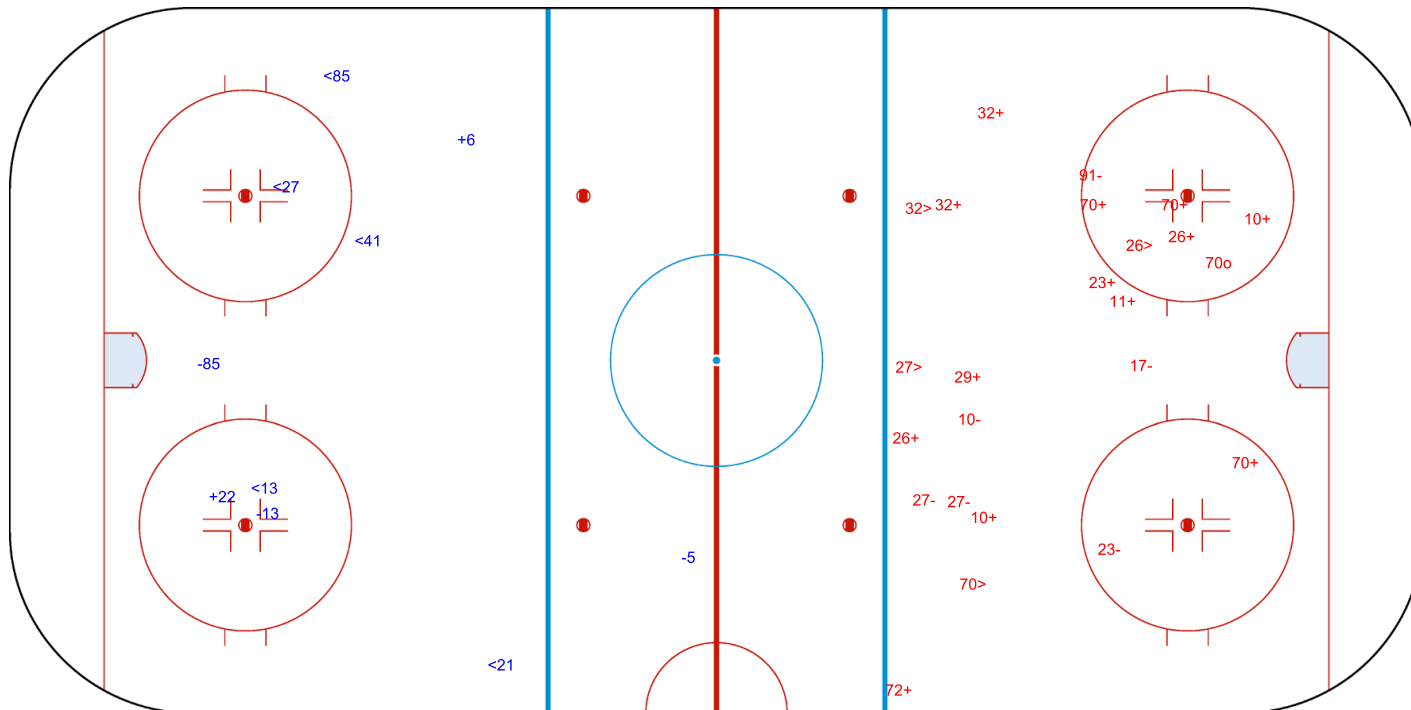

SHOT CHART
NOR - LAT

Shots by NOR
Goals (o): 0
SSP (-): 5
SSG (+): 2
SPG (-): 3

GK 30 of LAT

Period: 2

Shots by LAT
Goals (o): 1
SSP (>): 4
SSG (+): 13
SPG (-): 6

GK 33 of NOR

Legend:	GK Goalkeeper	SPG Shots past goal	SSG Shots saved by goalkeeper	SSP Shots saved by player
----------------	----------------------	----------------------------	--------------------------------------	----------------------------------