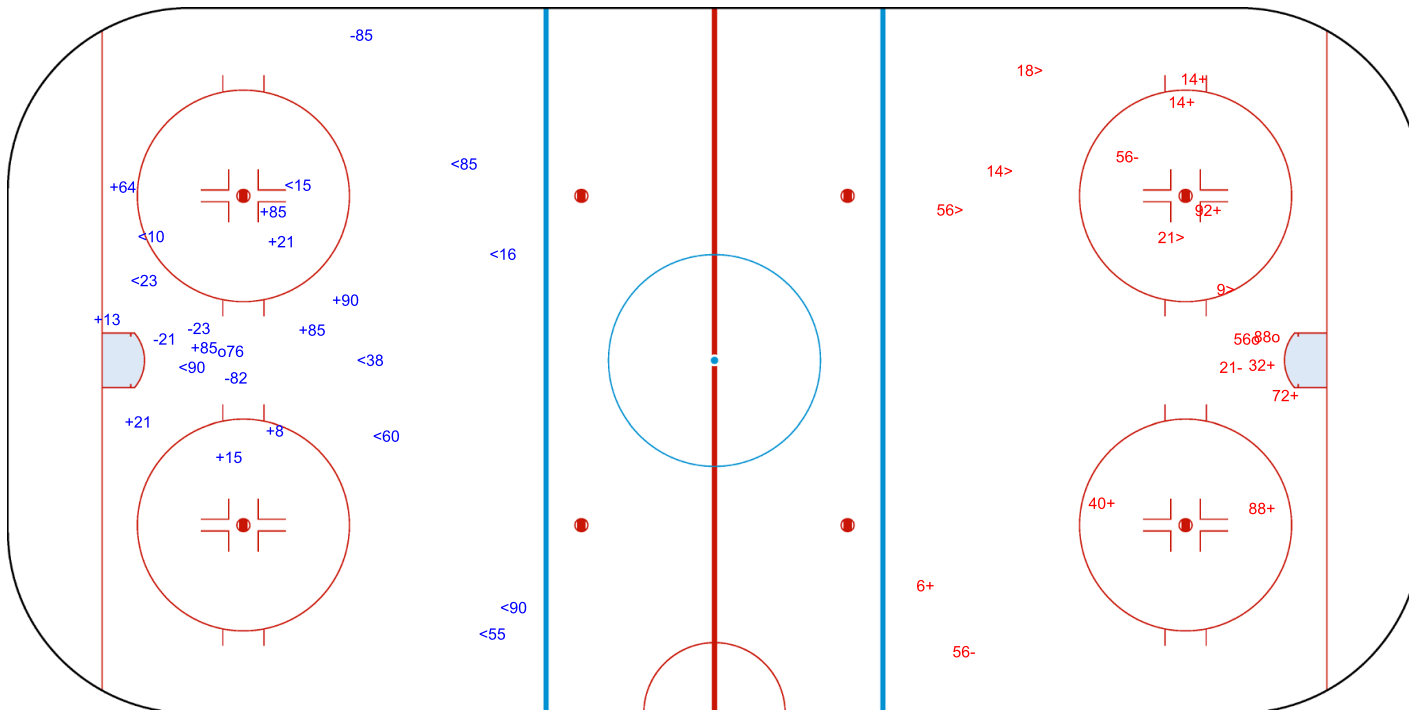

SHOT CHART
SWE - SUI

Shots by SUI
Goals (o): 1
SSP (<): 10
SSG (+): 10
SPG (-): 4

GK 30 of SWE

SWE → Period: 2 ← SUI

Shots by SWE
Goals (o): 2
SSP (>): 5
SSG (+): 8
SPG (-): 3

GK 20 of SUI

Legend:	GK Goalkeeper	SPG Shots past goal	SSG Shots saved by goalkeeper	SSP Shots saved by player
----------------	----------------------	----------------------------	--------------------------------------	----------------------------------