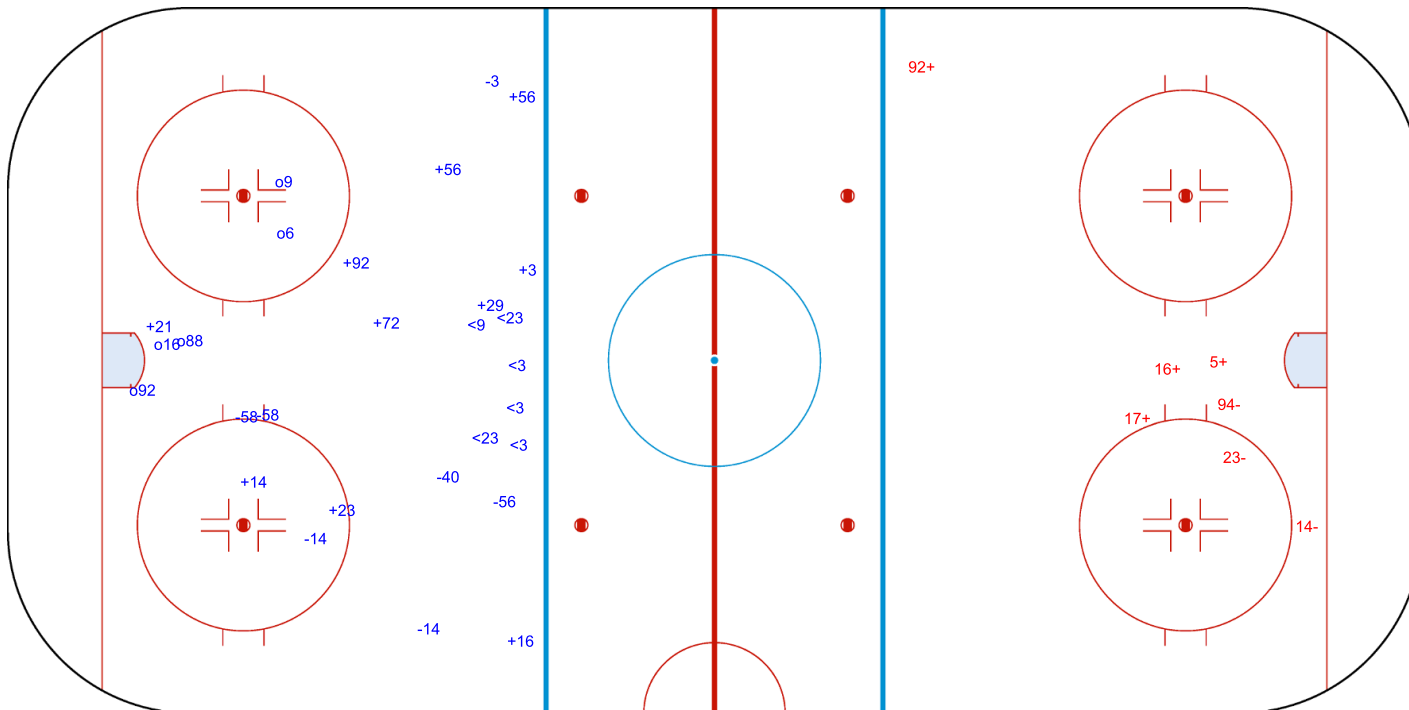

SHOT CHART  
SWE - AUT

Shots by SWE  
Goals (o): 5  
SSP (-): 6  
SSG (+): 10  
SPG (-): 7

GK 29 of AUT

AUT ← Period: 1 → SWE

Shots by AUT  
Goals (o): 0  
SSP (>): 0  
SSG (+): 4  
SPG (-): 3

GK 30 of SWE