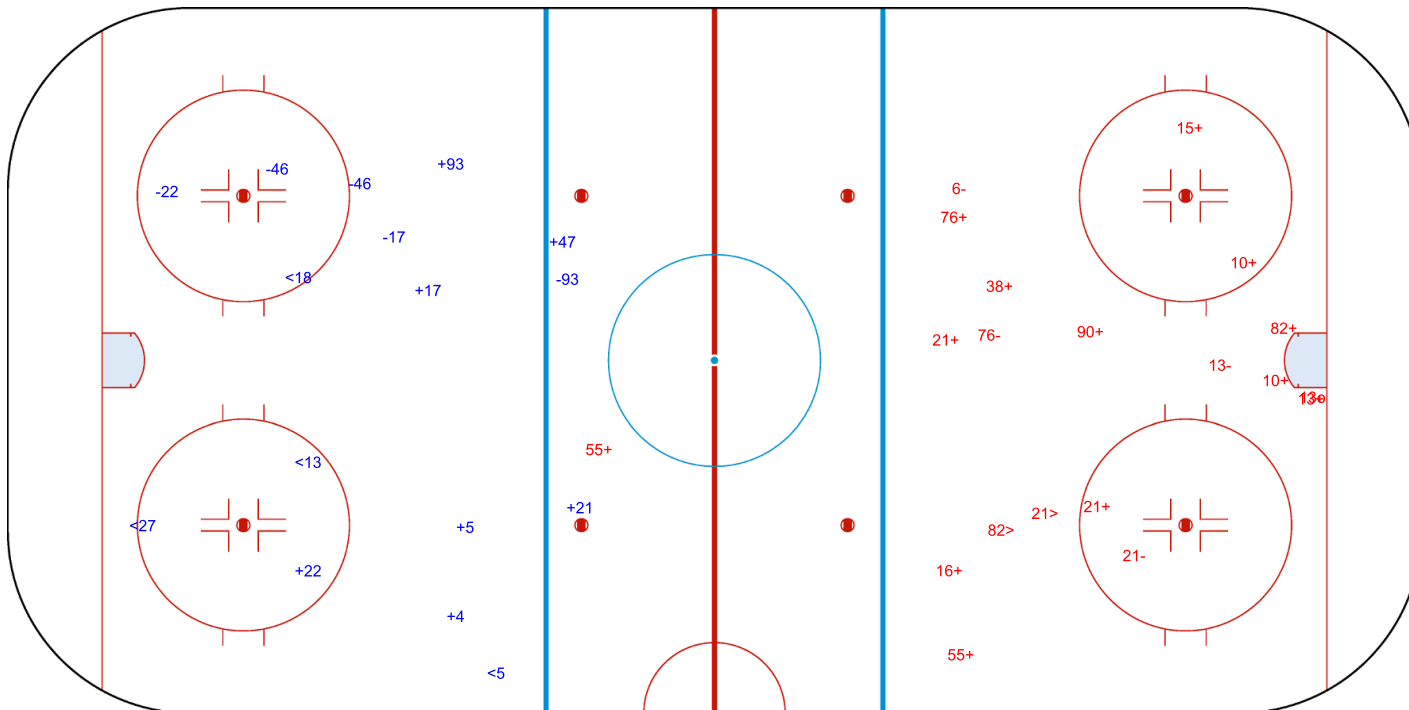

SHOT CHART
SUI - NOR

Shots by NOR
Goals (o): 0
SSP (<): 4
SSG (+): 7
SPG (-): 5

GK 63 of SUI

SUI → Period: 2 ← NOR

Shots by SUI
Goals (o): 1
SSP (>): 2
SSG (+): 13
SPG (-): 4

GK 38 of NOR

Legend:	
GK	Goalkeeper
SPG	Shots past goal
SSG	Shots saved by goalkeeper
SSP	Shots saved by player