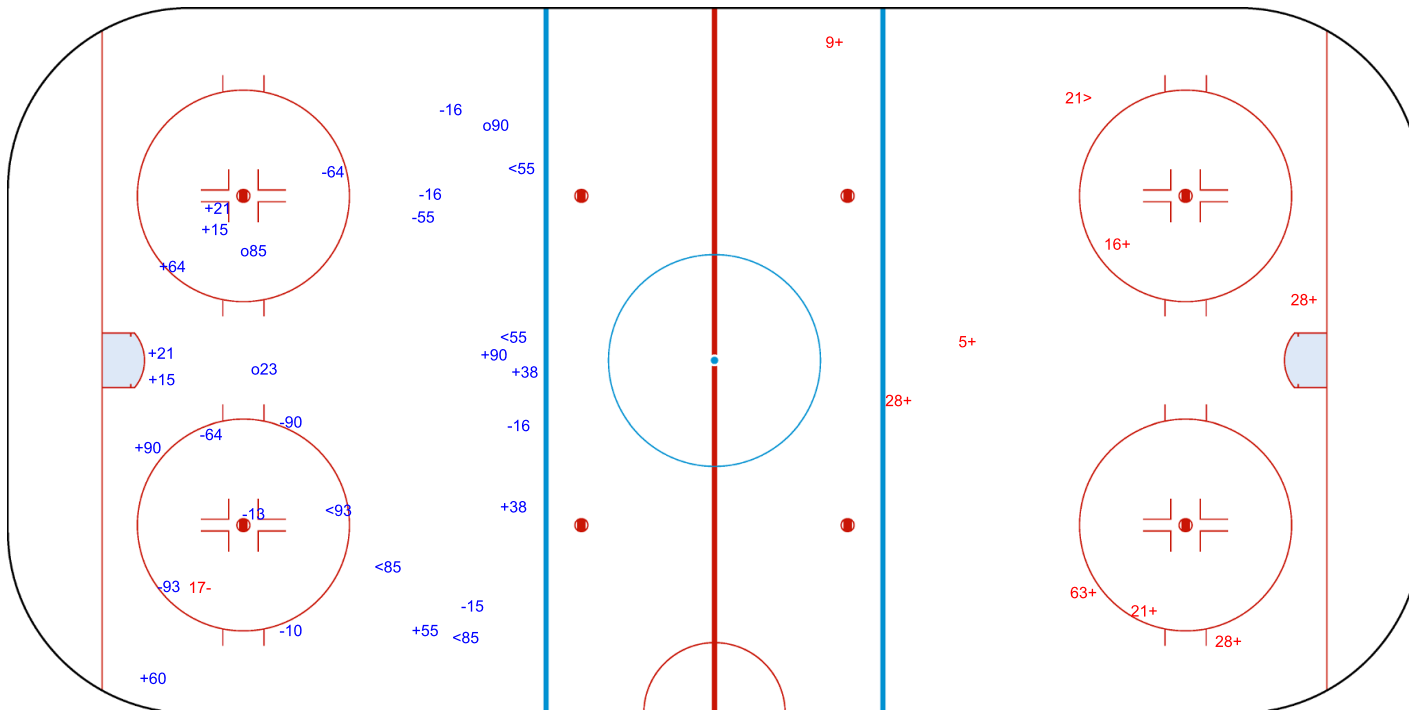

SHOT CHART
SUI - AUT

Shots by SUI
Goals (o): 3
SSP (<): 5
SSG (+): 11
SPG (-): 11

GK 30 of AUT

Period: 3

Shots by AUT
Goals (o): 0
SSP (>): 1
SSG (+): 8
SPG (-): 1

GK 20 of SUI

Legend:	
GK	Goalkeeper
SPG	Shots past goal
SSG	Shots saved by goalkeeper
SSP	Shots saved by player