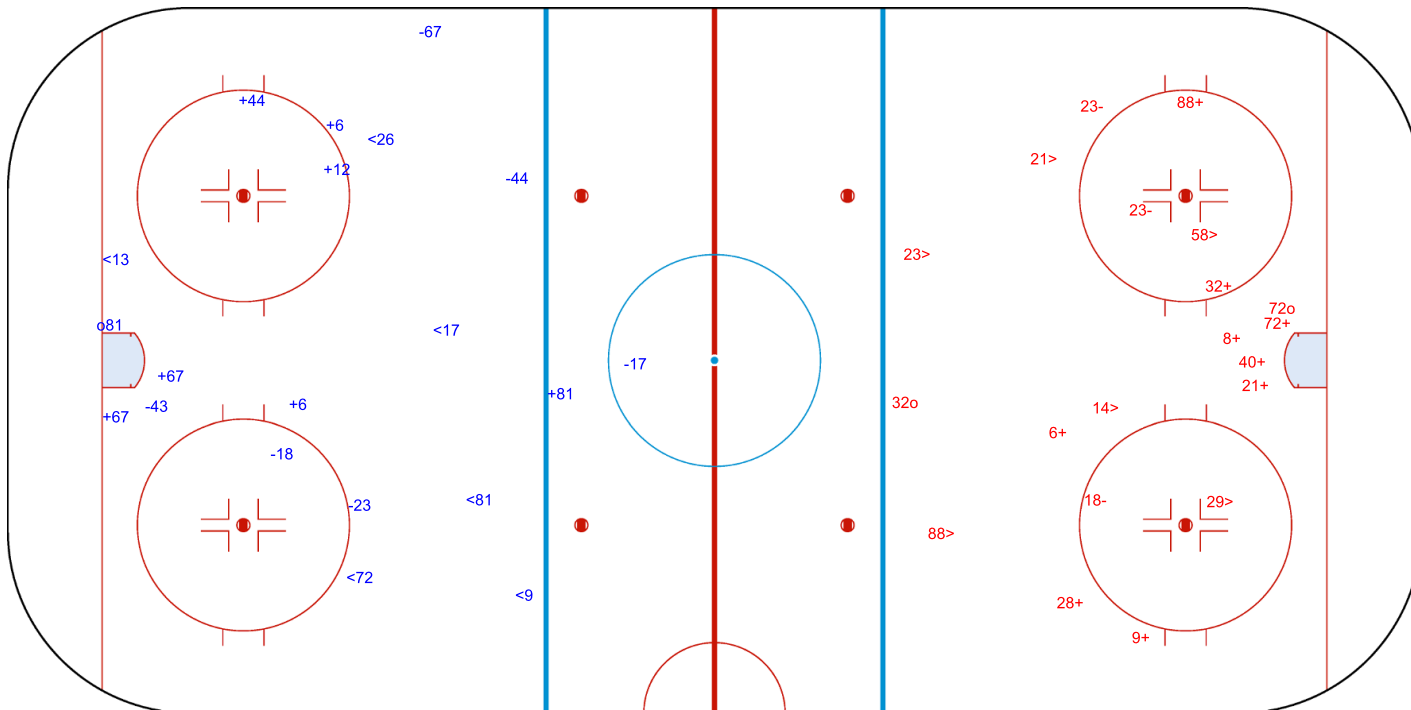

SHOT CHART
CZE - SWE

Shots by CZE
Goals (o): 1
SSP (-): 6
SSG (+): 7
SPG (-): 6

GK 30 of SWE

SWE ← Period: 2 → CZE

Shots by SWE
Goals (o): 2
SSP (>): 6
SSG (+): 9
SPG (-): 3

GK 32 of CZE

Legend:	GK Goalkeeper	SPG Shots past goal	SSG Shots saved by goalkeeper	SSP Shots saved by player
----------------	----------------------	----------------------------	--------------------------------------	----------------------------------