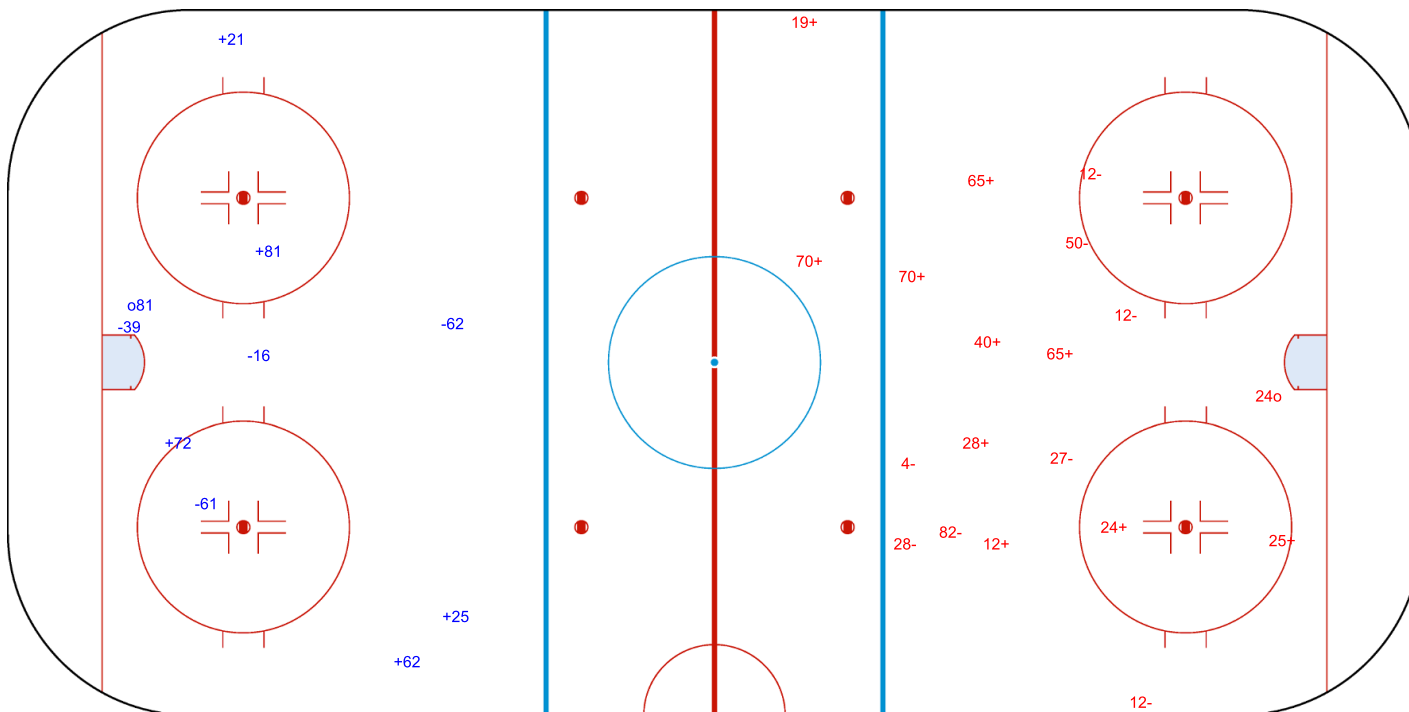

SHOT CHART  
FIN - CAN

Shots by CAN  
Goals (o): 1  
SSP (-): 0

SSG (+): 5  
SPG (-): 4

GK 30 of FIN

Period: 1

Shots by FIN  
Goals (o): 1  
SSP (>): 0

SSG (+): 10  
SPG (-): 8

GK 30 of CAN

Legend:	
<b>GK</b> Goalkeeper	<b>SSP</b> Shots saved by player
<b>SPG</b> Shots past goal	<b>SSG</b> Shots saved by goalkeeper