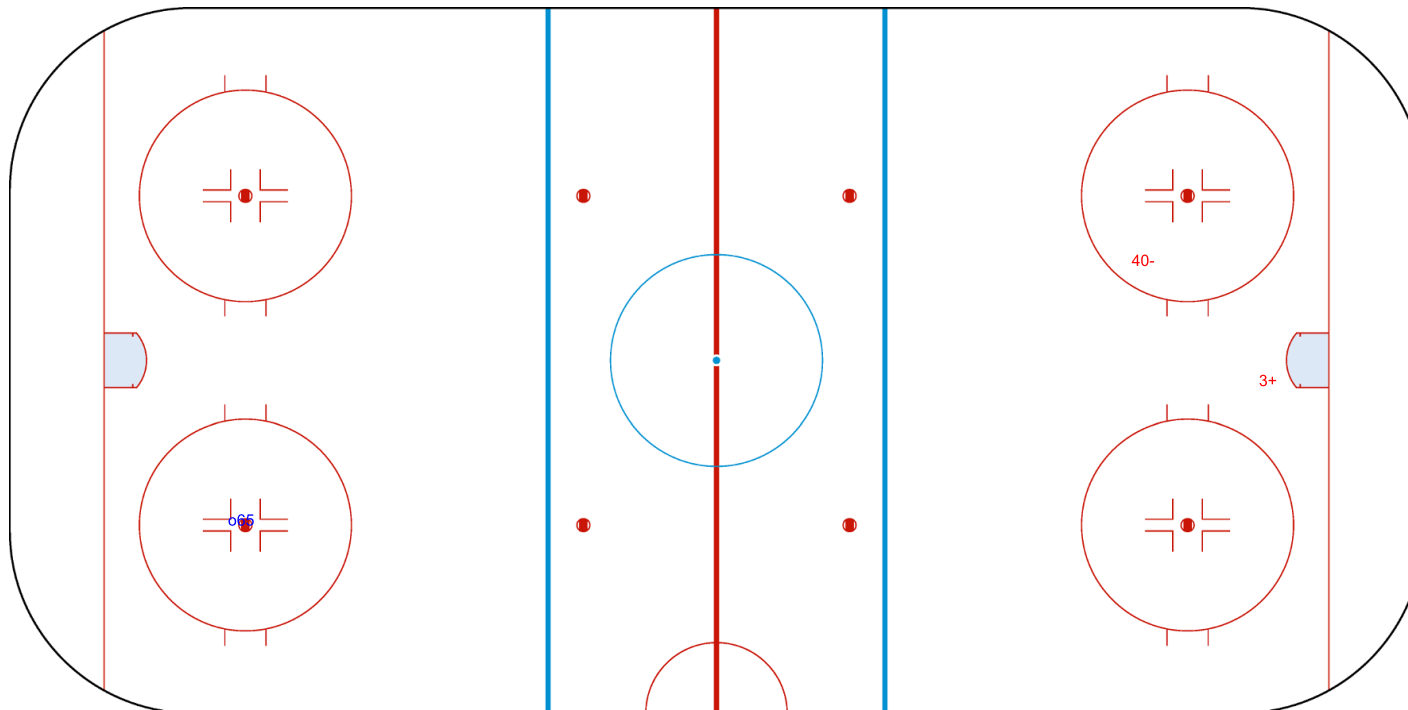

SHOT CHART

FIN - SWE

Overtime

Shots by FIN
Goals (o): 1
SSP (-): 0
SSG (+): 0
SPG (-): 0

Shots by SWE
Goals (o): 0
SSP (>): 0
SSG (+): 1
SPG (-): 1

GK 30 of SWE

GK 30 of FIN

Legend:	GK Goalkeeper	SPG Shots past goal	SSG Shots saved by goalkeeper	SSP Shots saved by player
----------------	----------------------	----------------------------	--------------------------------------	----------------------------------