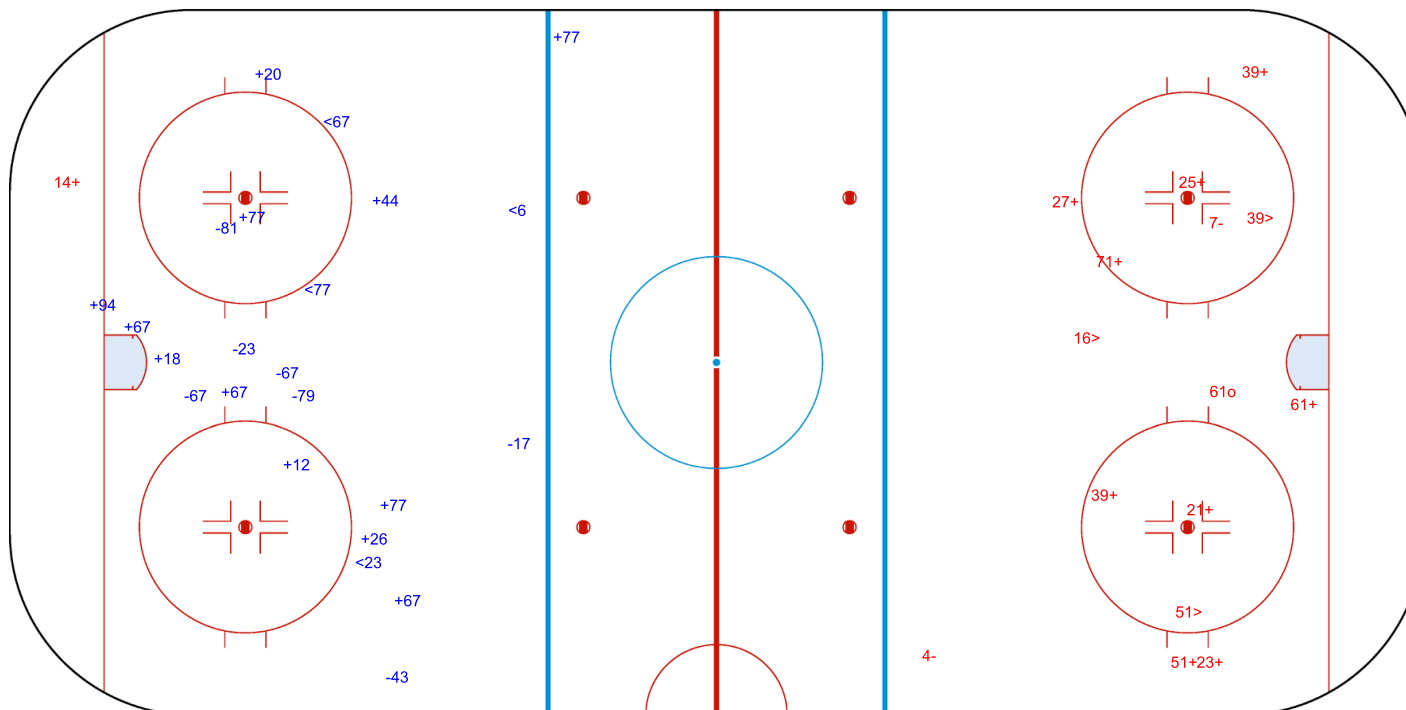

SHOT CHART
CAN - CZE

Shots by CZE
Goals (o): 0
SSP (-): 4
SSG (+): 12
SPG (-): 7

GK 30 of CAN

Period: 1

Shots by CAN
Goals (o): 1
SSP (>): 3
SSG (+): 10
SPG (-): 2

GK 32 of CZE

Legend:	
GK	Goalkeeper
SPG	Shots past goal
SSG	Shots saved by goalkeeper
SSP	Shots saved by player