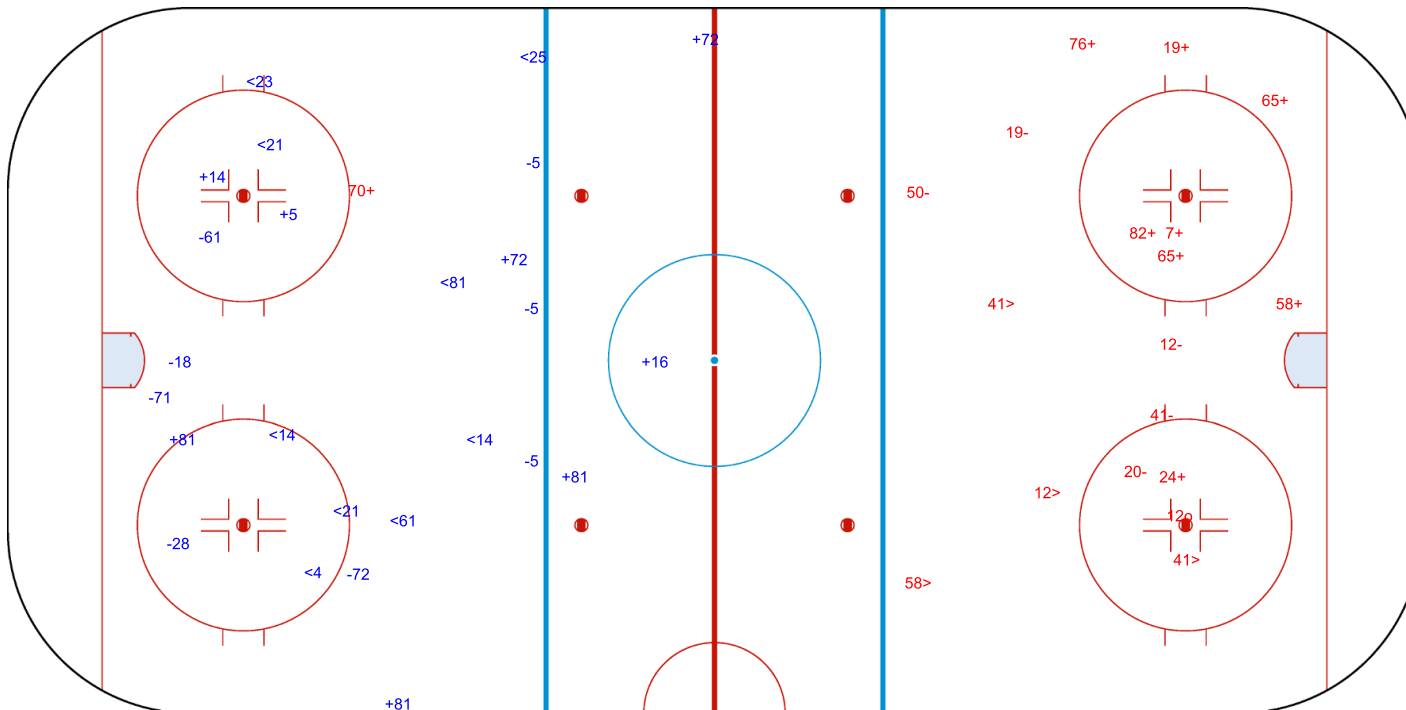

SHOT CHART
CAN - FIN

Shots by CAN
Goals (o): 0
SSP (-): 9

SSG (+): 8
SPG (-): 8

GK 30 of FIN

Period: 2

Shots by FIN
Goals (o): 1
SSP (>): 4

SSG (+): 9
SPG (-): 5

GK 30 of CAN