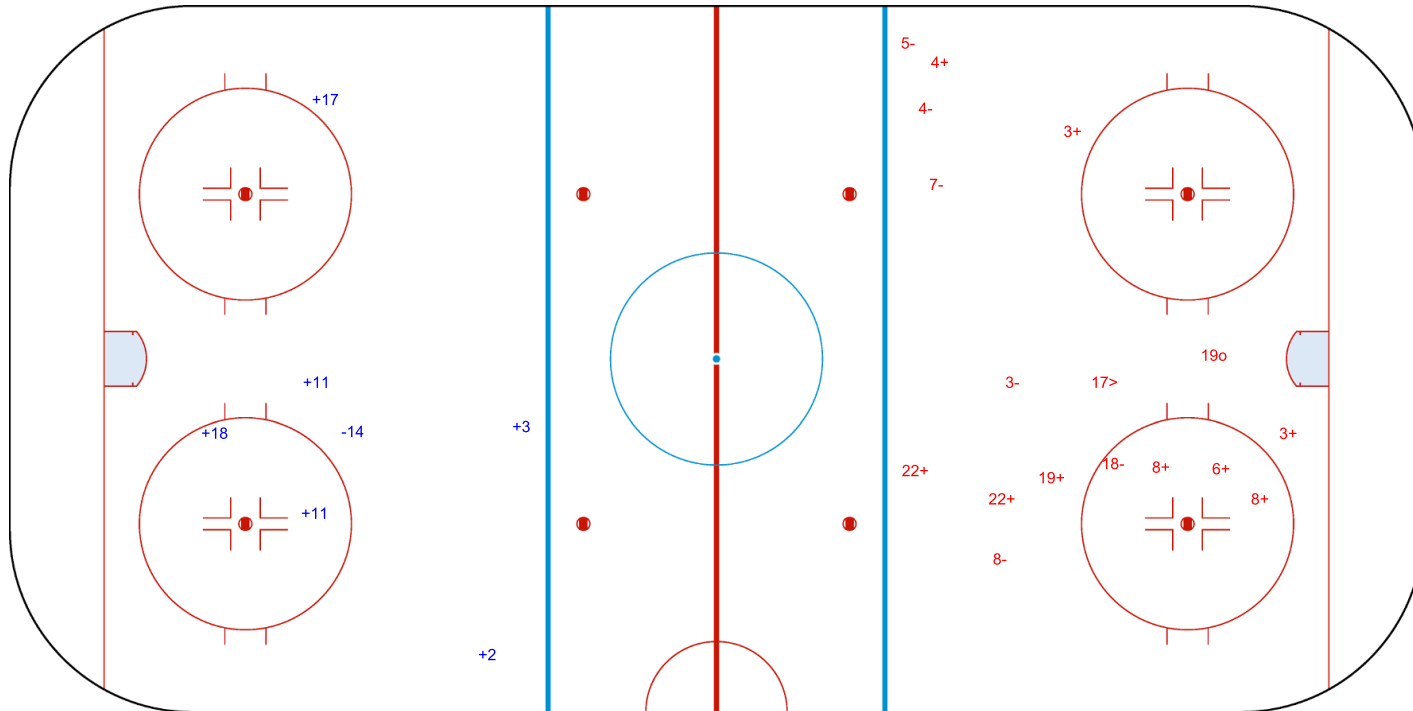

SHOT CHART
NED - CRO

Shots by NED
Goals (o): 0 SSG (+): 6
SSP (<): 0 SPG (-): 1

GK 20 of CRO

CRO → 1st Period ← NED

Shots by CRO
Goals (o): 1 SSG (+): 9
SSP (>): 1 SPG (-): 6

GK 25 of NED

Shots by CRO
Goals (o): 2 SSG (+): 20
SSP (<): 0 SPG (-): 3

GK 25 of NED

NED → 2nd Period ← CRO

Shots by NED
Goals (o): 1 SSG (+): 5
SSP (>): 0 SPG (-): 3

GK 20 of CRO

Shots by NED

Goals (o): 0 SSG (+): 6
SSP (<): 0 SPG (-): 1

GK 20 of CRO

CRO → 3rd Period ← NED