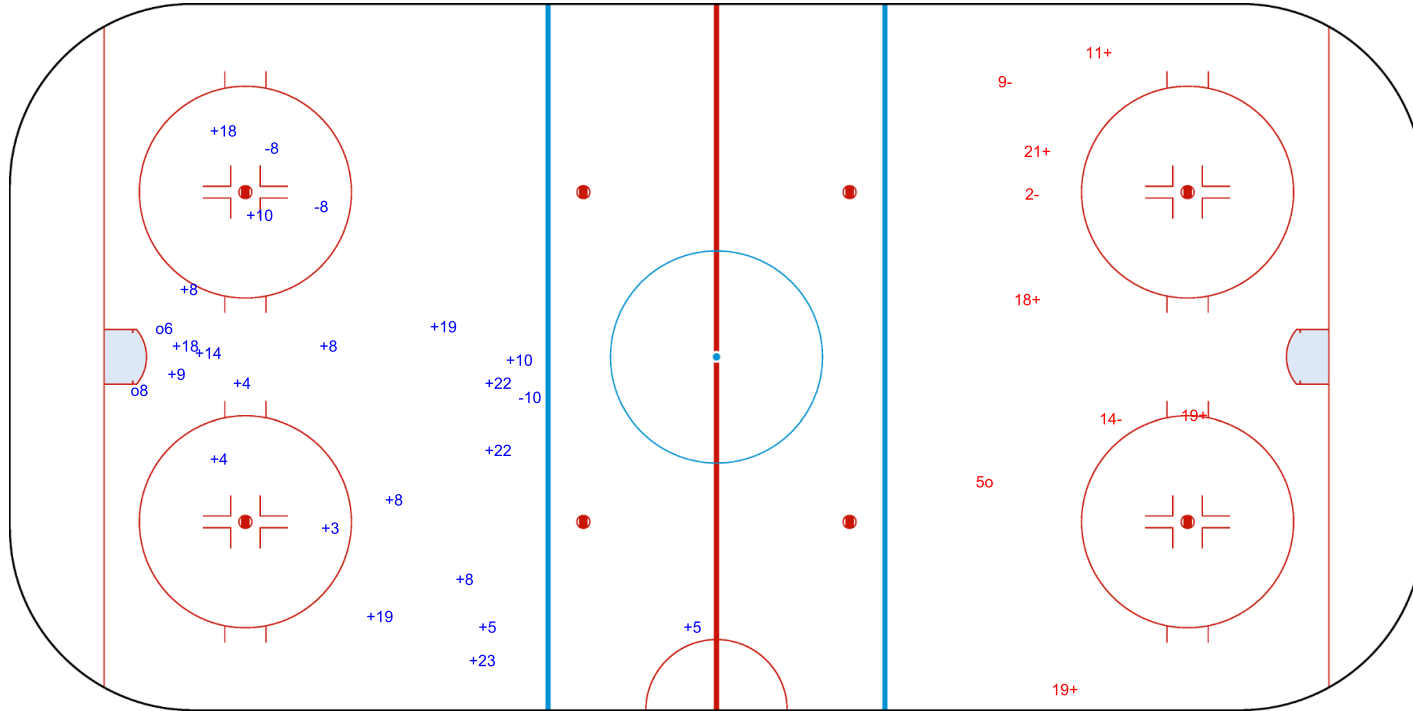

SHOT CHART
NED - CRO

Shots by NED
Goals (o): 0 SSG (+): 6
SSP (<): 0 SPG (-): 1

GK 20 of CRO

CRO → 1st Period ← NED

Shots by CRO
Goals (o): 1 SSG (+): 9
SSP (>): 1 SPG (-): 6

GK 25 of NED

Shots by CRO
Goals (o): 2 SSG (+): 20
SSP (<): 0 SPG (-): 3

GK 25 of NED

NED → 2nd Period ← CRO

Shots by NED
Goals (o): 1 SSG (+): 5
SSP (>): 0 SPG (-): 3

GK 20 of CRO

Shots by NED

Goals (o): 0 SSG (+): 6
SSP (<): 0 SPG (-): 1

GK 20 of CRO

CRO → 3rd Period ← NED