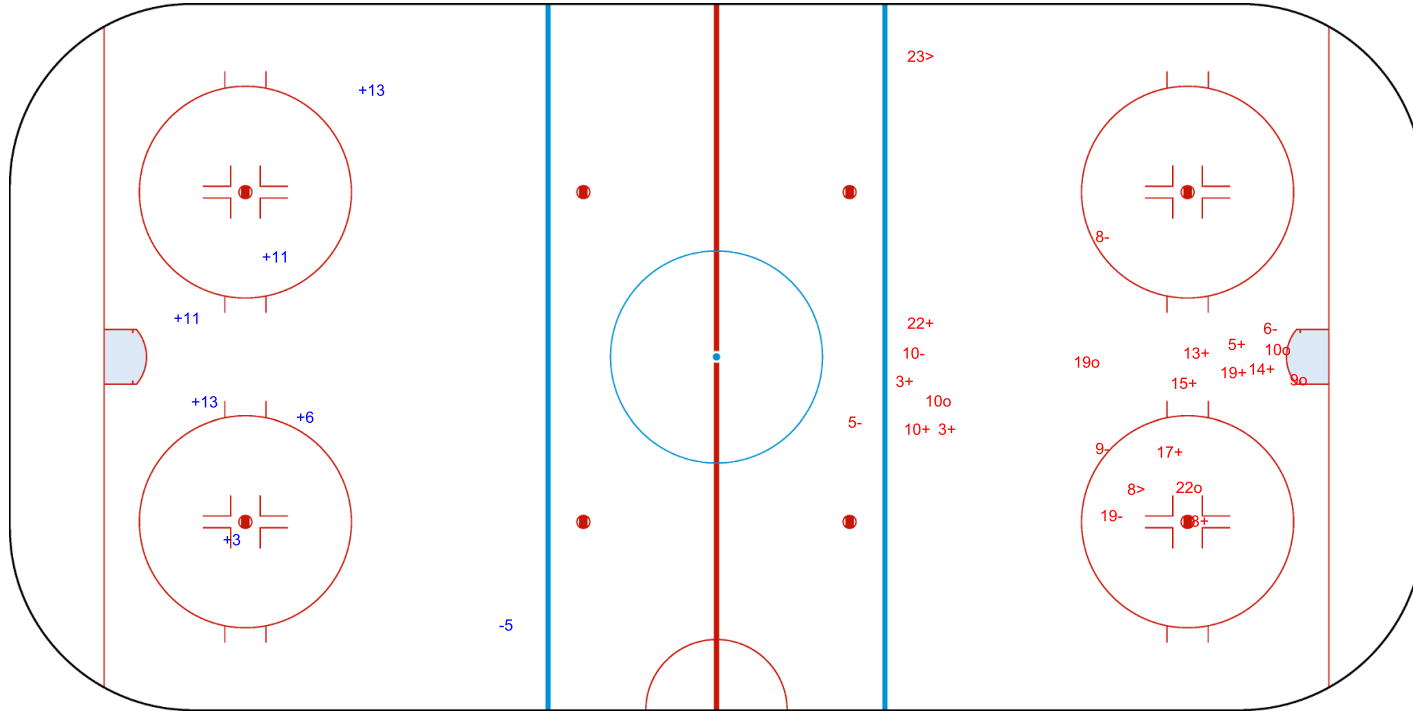

Shots by NED

Goals (o): 0   SSG (+): 6
SSP (<): 0   SPG (-): 1

GK 20 of CRO

CRO → 3rd Period ← NED

Shots by CRO

Goals (o): 5   SSG (+): 11
SSP (>): 2   SPG (-): 6

GK 25 of NED

Legend:
GK Goalkeeper   **SPG** Shots past goal   **SSG** Shots saved by goalkeeper   **SSP** Shots saved by player