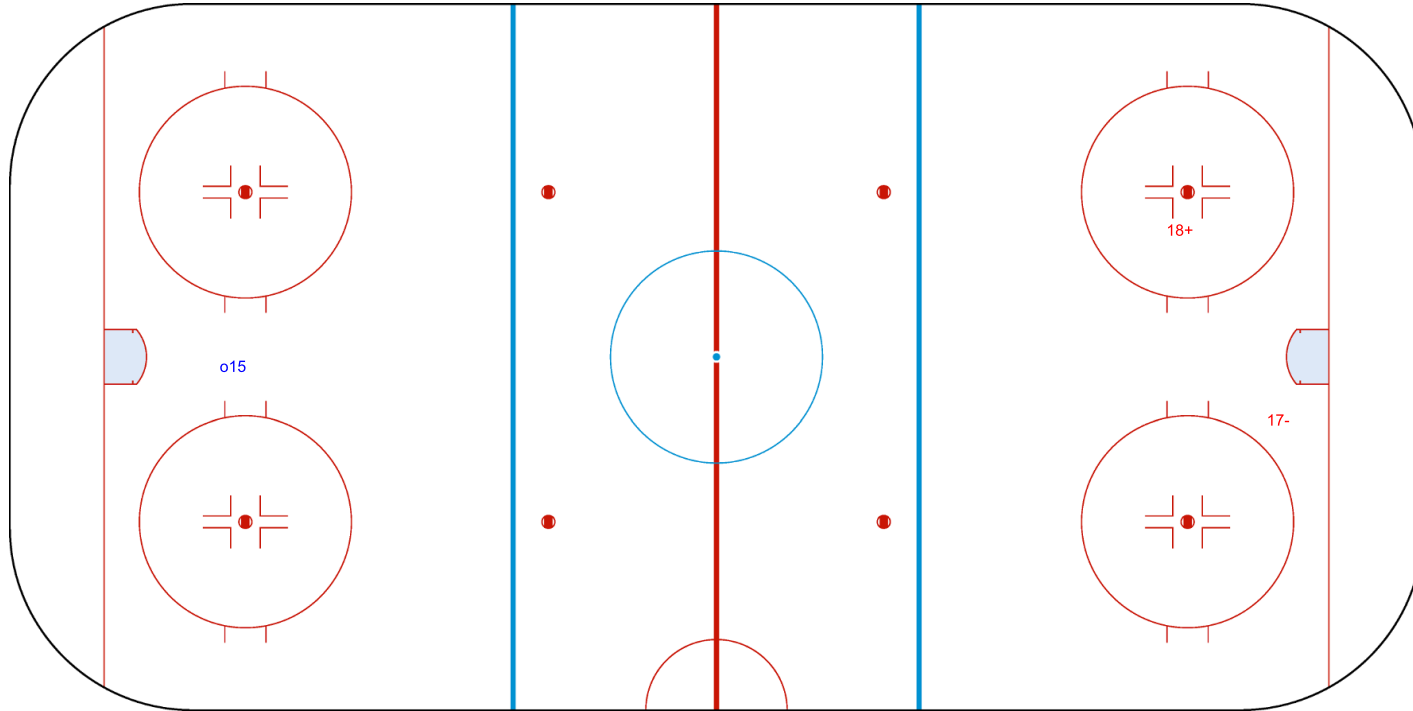

GK 1 of SUI

**Overtime**

Shots by SUI

Goals (o): 0    SSG (+): 1  
SSP (>): 0    SPG (-): 1

GK 35 of SWE

<b>Legend:</b>	<b>GK</b> Goalkeeper	<b>SPG</b> Shots past goal	<b>SSG</b> Shots saved by goalkeeper	<b>SSP</b> Shots saved by player
----------------	----------------------	----------------------------	--------------------------------------	----------------------------------