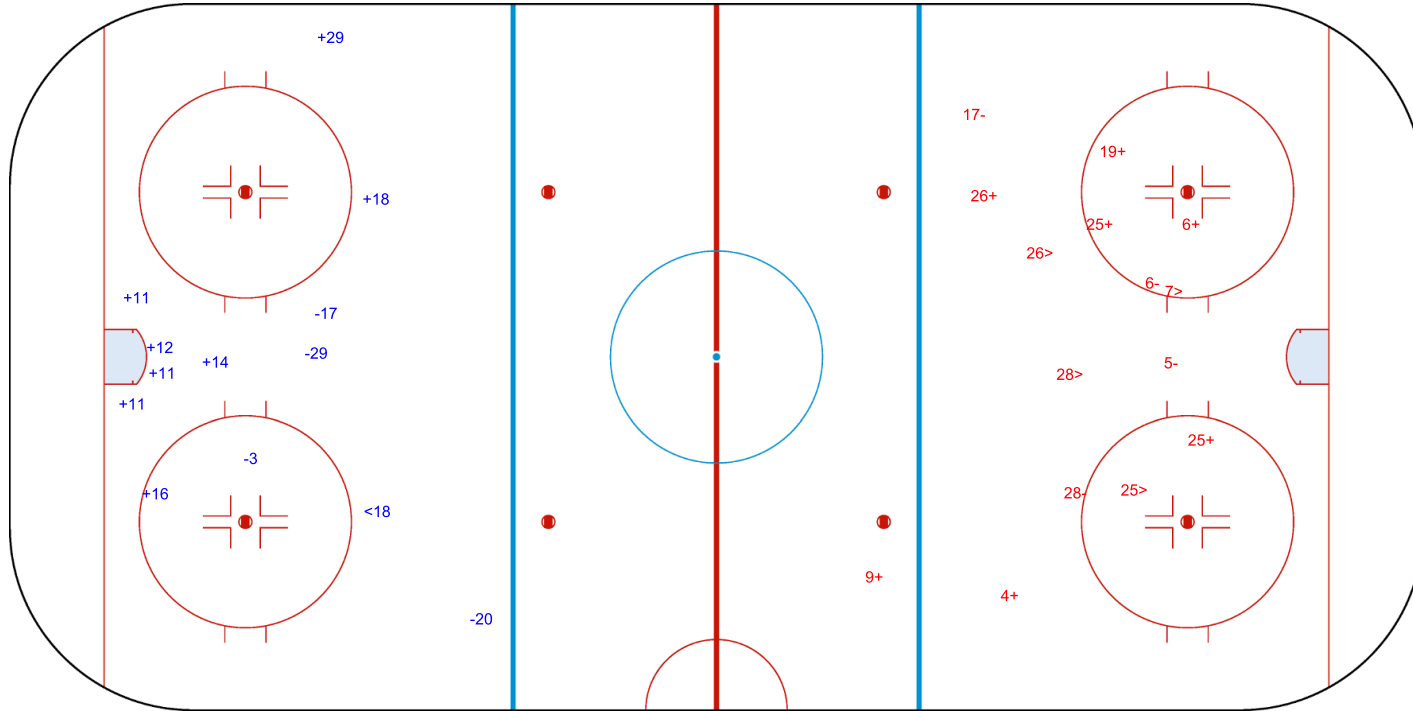

Shots by SUI  
Goals (o): 1  
SSP (<): 1  
SSG (+): 10  
SPG (-): 3

GK 35 of SWE

**SWE** → **2nd Period** ← **SUI**

Shots by SWE  
Goals (o): 1  
SSP (>): 2  
SSG (+): 4  
SPG (-): 2

GK 1 of SUI

Shots by SWE

Goals (o): 0    SSG (+): 8  
SSP (<): 1    SPG (-): 4

GK 1 of SUI

**SUI** →    **3rd Period**    ← **SWE**

Shots by SUI

Goals (o): 0    SSG (+): 7  
SSP (>): 4    SPG (-): 4

GK 35 of SWE

Shots by SWE

Goals (o): 1    SSG (+): 0  
SSP (<): 0    SPG (-): 0