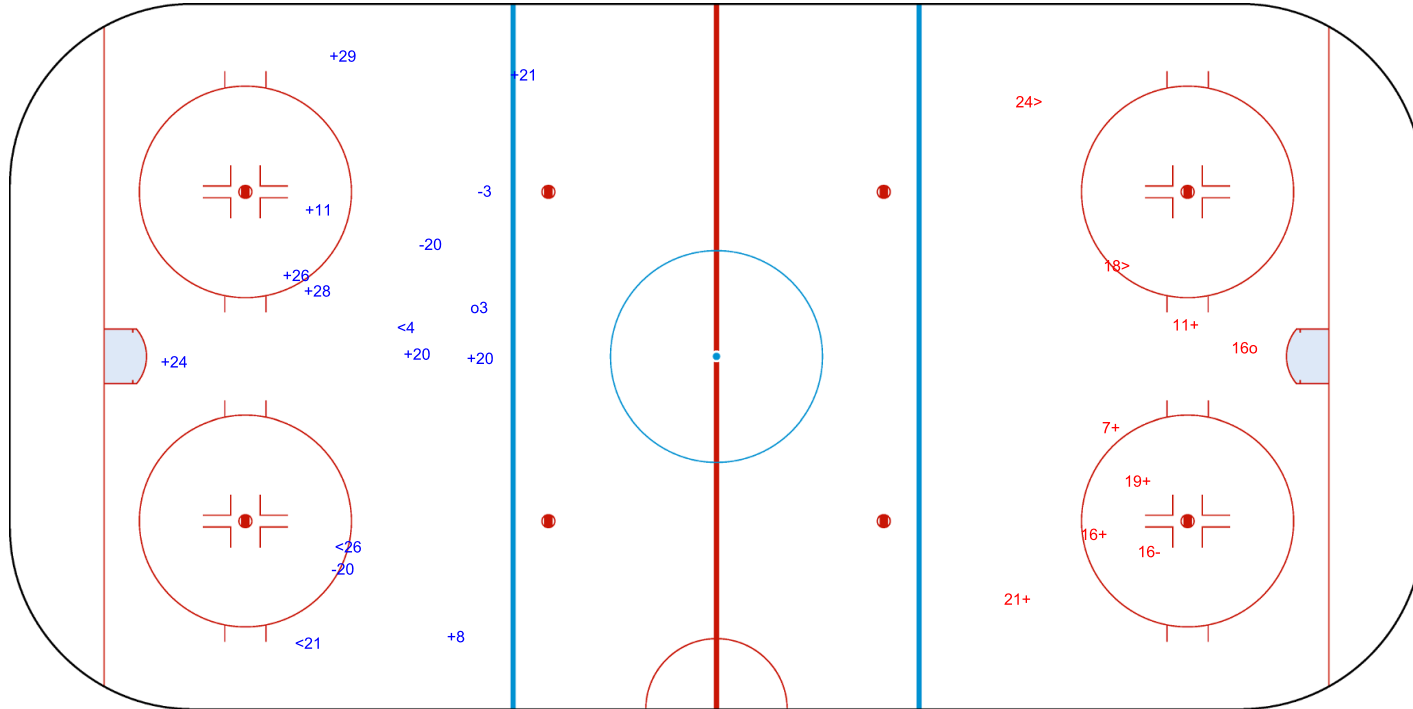

**SHOT CHART**  
**SUI - SWE**

Shots by SWE  
Goals (o): 1  
SSP (<): 3

SSG (+): 9  
SPG (-): 3

GK 1 of SUI

**1st Period**

Shots by SUI  
Goals (o): 1  
SSP (>): 2

SSG (+): 5  
SPG (-): 1

GK 35 of SWE

Shots by SUI  
Goals (o): 1  
SSP (<): 1  
SSG (+): 10  
SPG (-): 3

GK 35 of SWE

**SWE** → **2nd Period** ← **SUI**

Shots by SWE  
Goals (o): 1  
SSP (>): 2  
SSG (+): 4  
SPG (-): 2

GK 1 of SUI

Shots by SWE