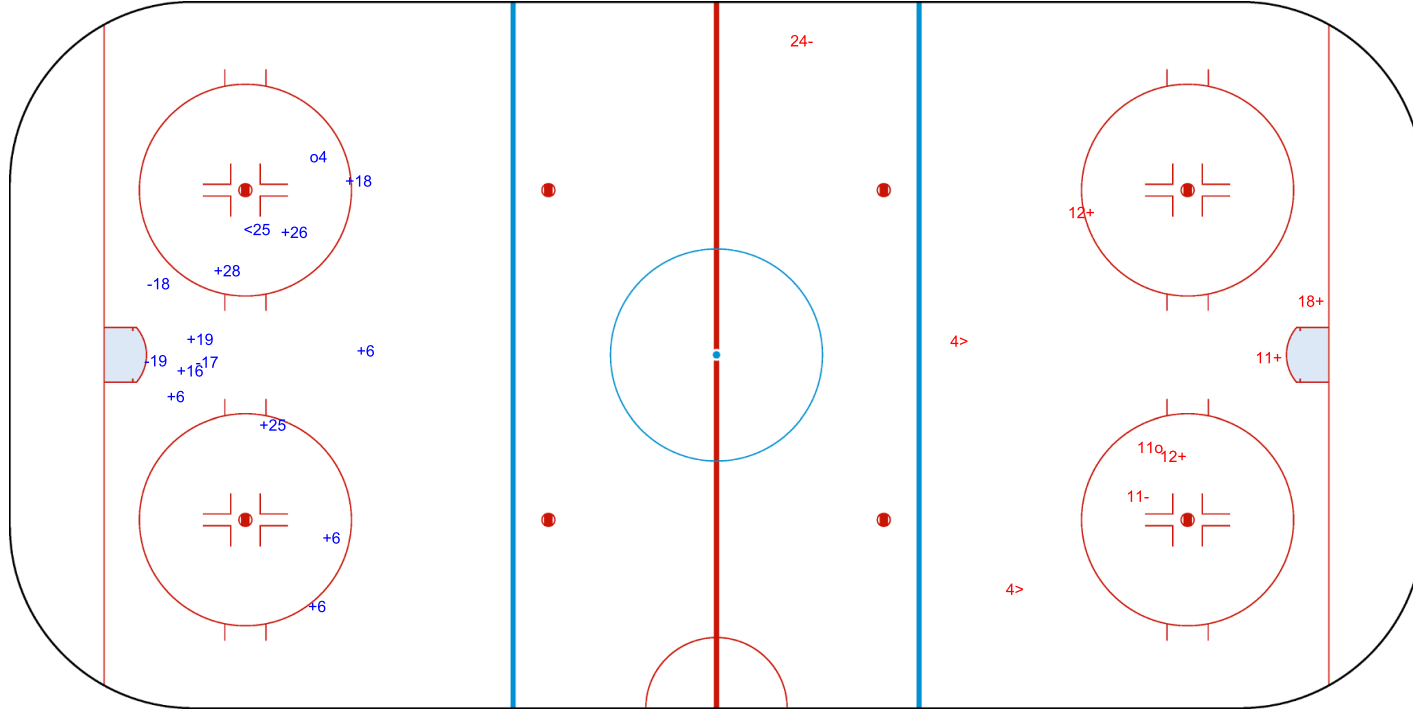

**SHOT CHART**  
**SUI - SWE**

Shots by SWE  
Goals (o): 1  
SSP (<): 3

SSG (+): 9  
SPG (-): 3

GK 1 of SUI

**1st Period**

Shots by SUI  
Goals (o): 1  
SSP (>): 2

SSG (+): 5  
SPG (-): 1

GK 35 of SWE

Shots by SUI  
Goals (o): 1  
SSP (<): 1  
SSG (+): 10  
SPG (-): 3

GK 35 of SWE

**SWE** → **2nd Period** ← **SUI**

Shots by SWE  
Goals (o): 1  
SSP (>): 2  
SSG (+): 4  
SPG (-): 2

GK 1 of SUI

Shots by SWE