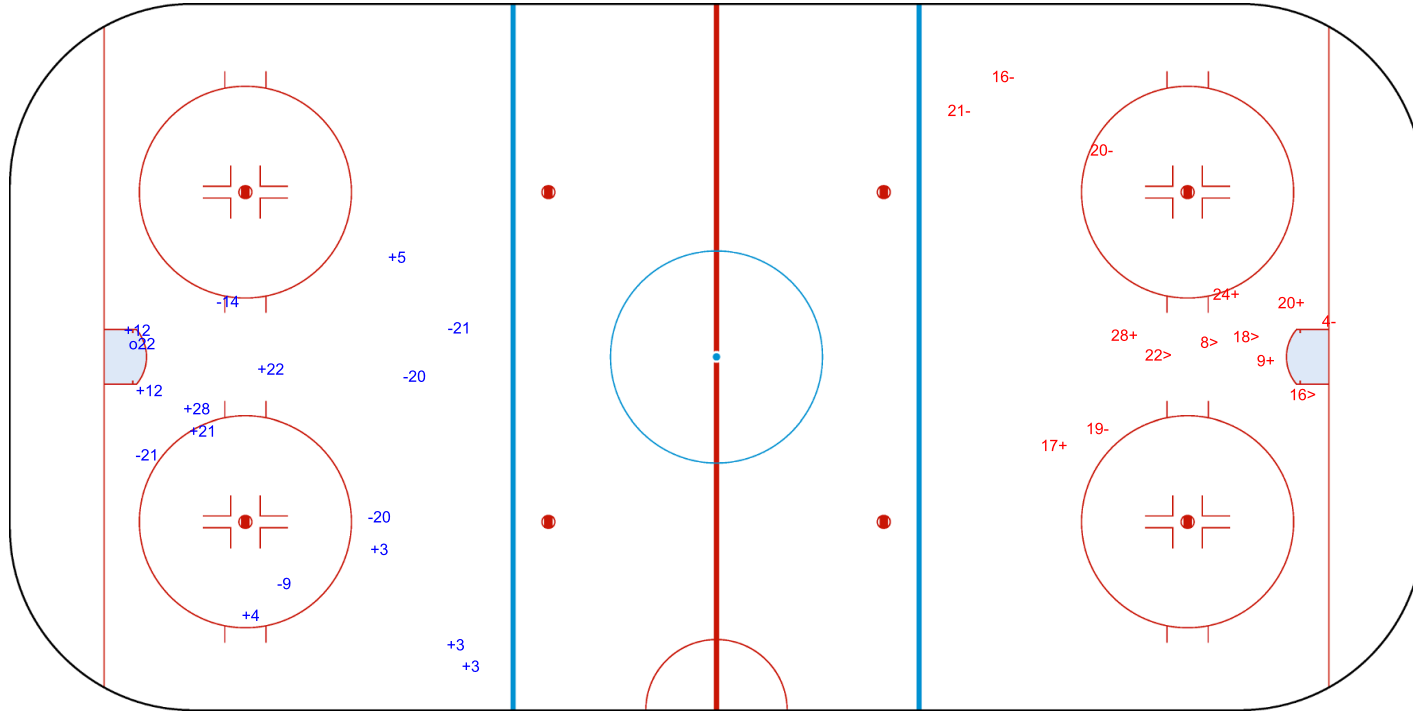

Shots by CAN

Goals (o): 1 SSG (+): 10
SSP (<): 0 SPG (-): 6

GK 29 of SUI

SUI → 3rd Period ← CAN

Shots by SUI

Goals (o): 0 SSG (+): 5
SSP (>): 4 SPG (-): 5

GK 1 of CAN

Legend:	
GK	Goalkeeper
SPG	Shots past goal
SSG	Shots saved by goalkeeper
SSP	Shots saved by player