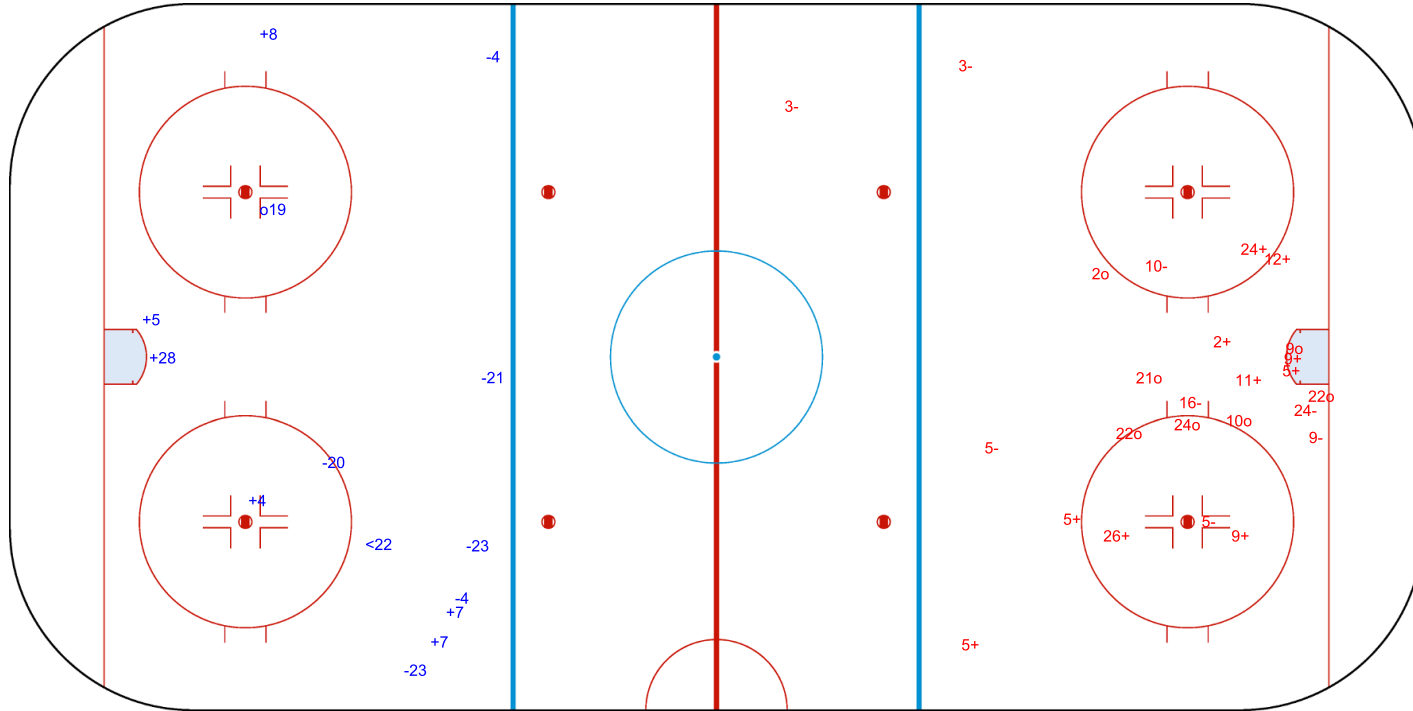

Shots by SUI

Goals (o): 1 SSG (+): 6
SSP (<): 1 SPG (-): 6

GK 1 of CAN

2nd Period

Shots by CAN

Goals (o): 7 SSG (+): 10
SSP (>): 0 SPG (-): 8

GK 1 of SUI

GK 29 of SUI