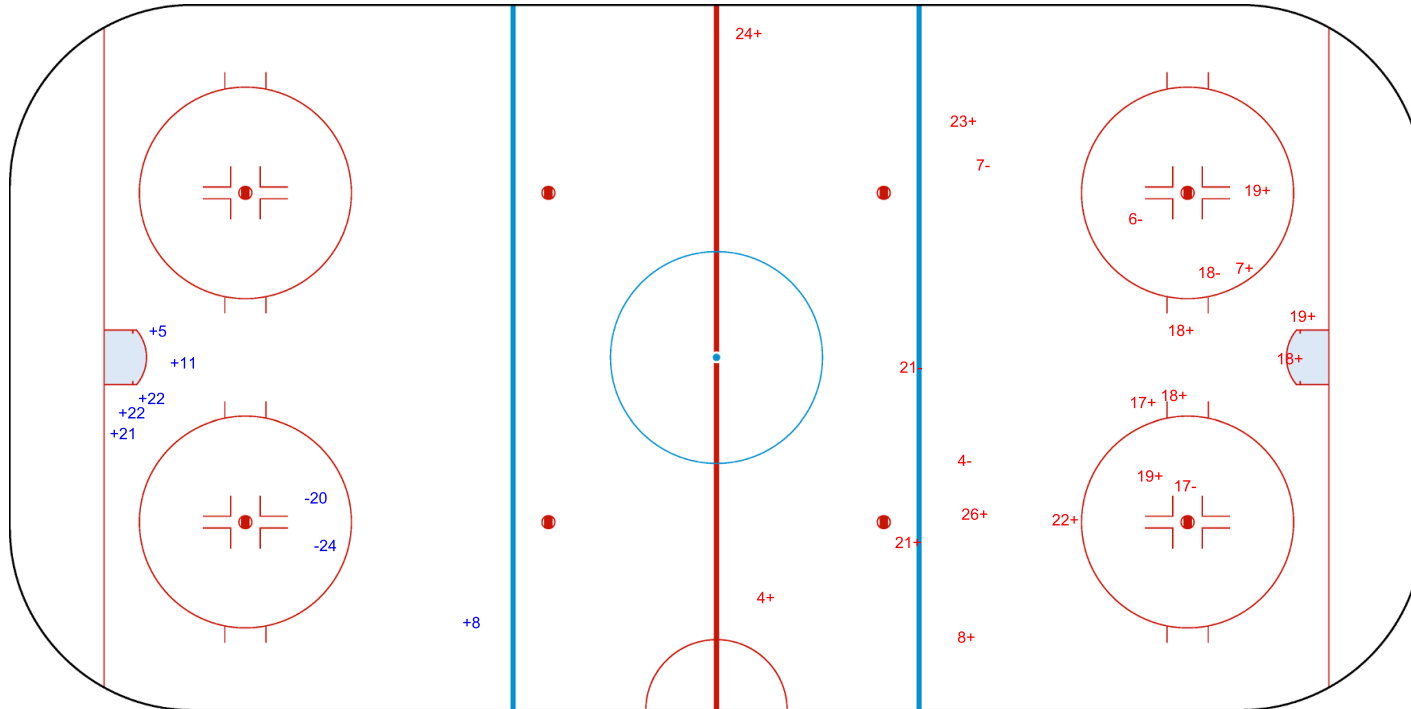

SHOT CHART
CAN - SUI

Shots by CAN
Goals (o): 0
SSP (<): 0

SSG (+): 6
SPG (-): 2

GK 1 of SUI

1st Period

Shots by SUI
Goals (o): 0
SSP (>): 0

SSG (+): 15
SPG (-): 6

GK 1 of CAN