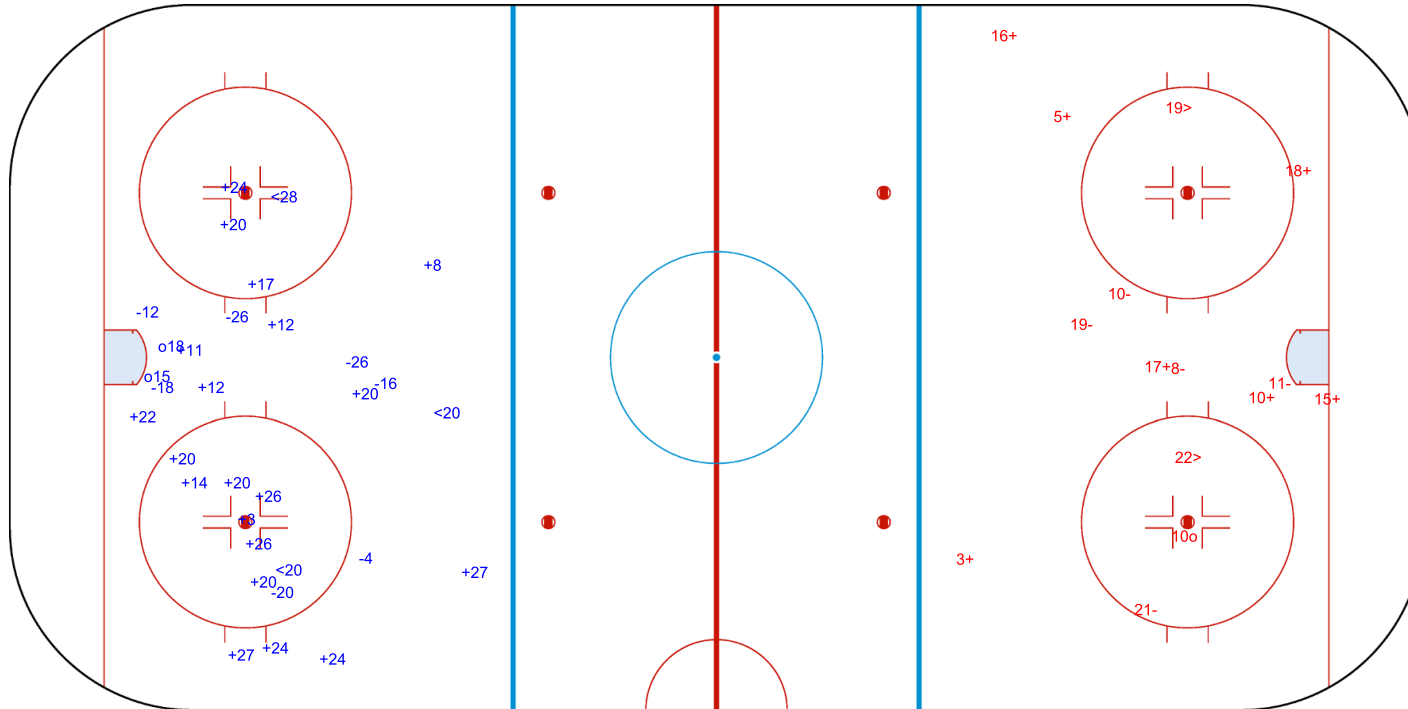

SHOT CHART

KAZ - SWE

1st Period

Shots by SWE

Goals (o): 2      SSG (+): 20  
SSP (<): 3      SPG (-): 7

GK 25 of KAZ

Shots by KAZ

Goals (o): 1      SSG (+): 7  
SSP (>): 2      SPG (-): 5