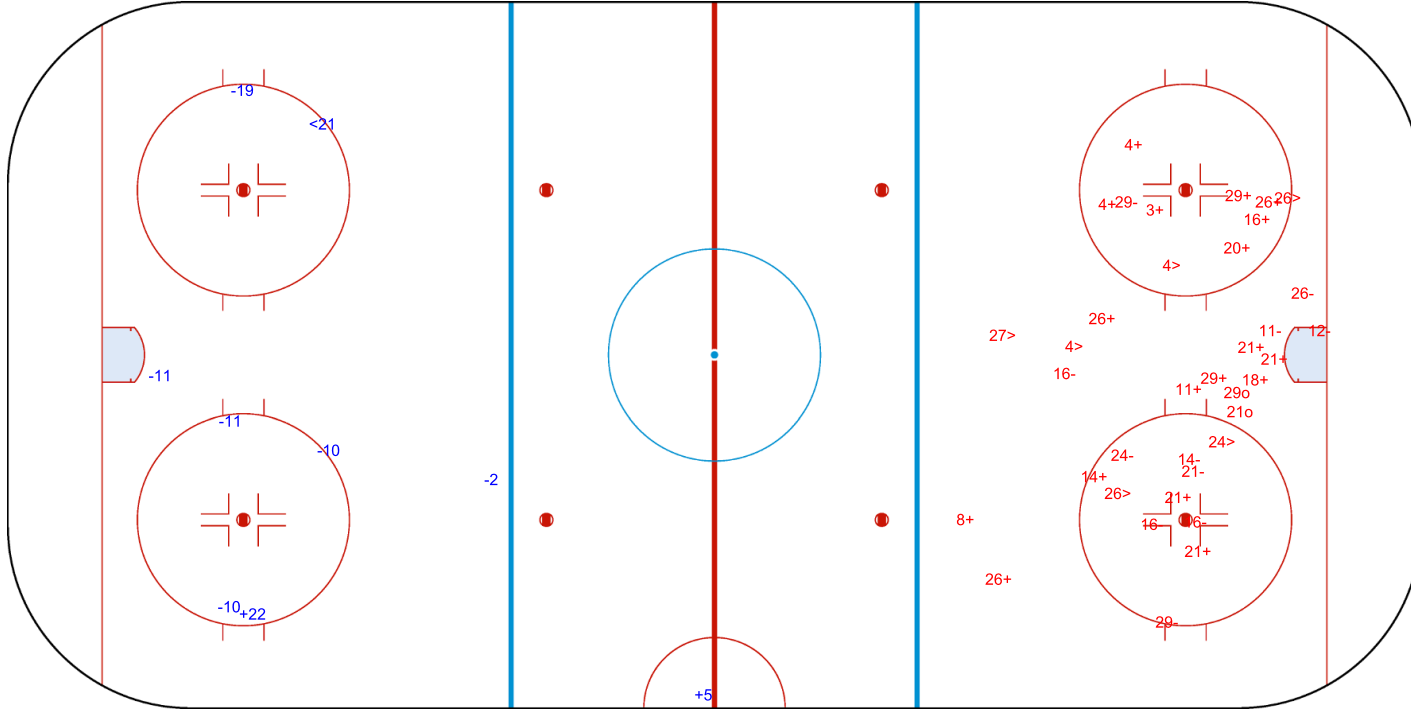

GK 35 of SWE

Shots by KAZ

Goals (o): 0    SSG (+): 2  
SSP (<): 1    SPG (-): 6

GK 35 of SWE

**2nd Period**

Shots by SWE

Goals (o): 2    SSG (+): 18  
SSP (>): 6    SPG (-): 11

GK 25 of KAZ