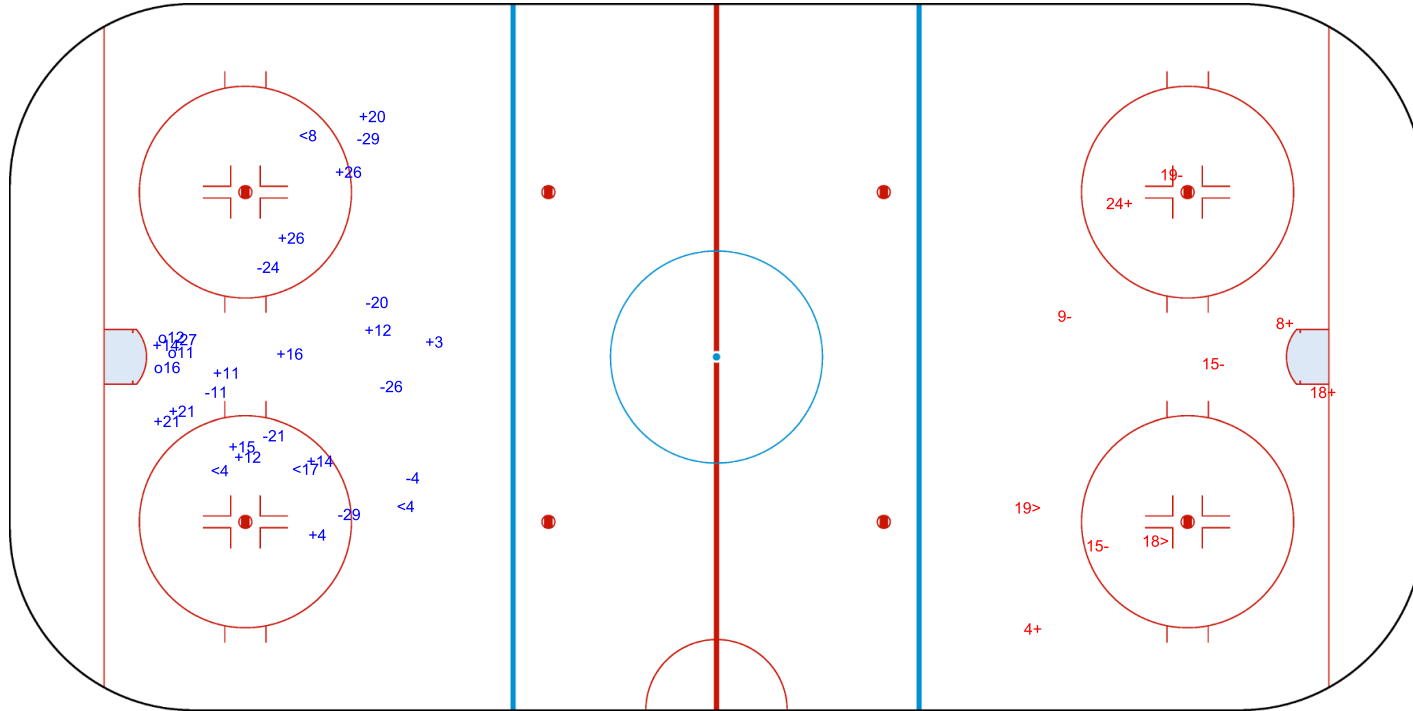

Shots by SWE

Goals (o): 3    SSG (+): 14  
SSP (<): 4    SPG (-): 9

GK 25 of KAZ

**3rd Period**

Shots by KAZ

Goals (o): 0    SSG (+): 4  
SSP (>): 2    SPG (-): 4

GK 35 of SWE

Legend:	
<b>GK</b> Goalkeeper	<b>SSP</b> Shots saved by player
<b>SPG</b> Shots past goal	<b>SSG</b> Shots saved by goalkeeper